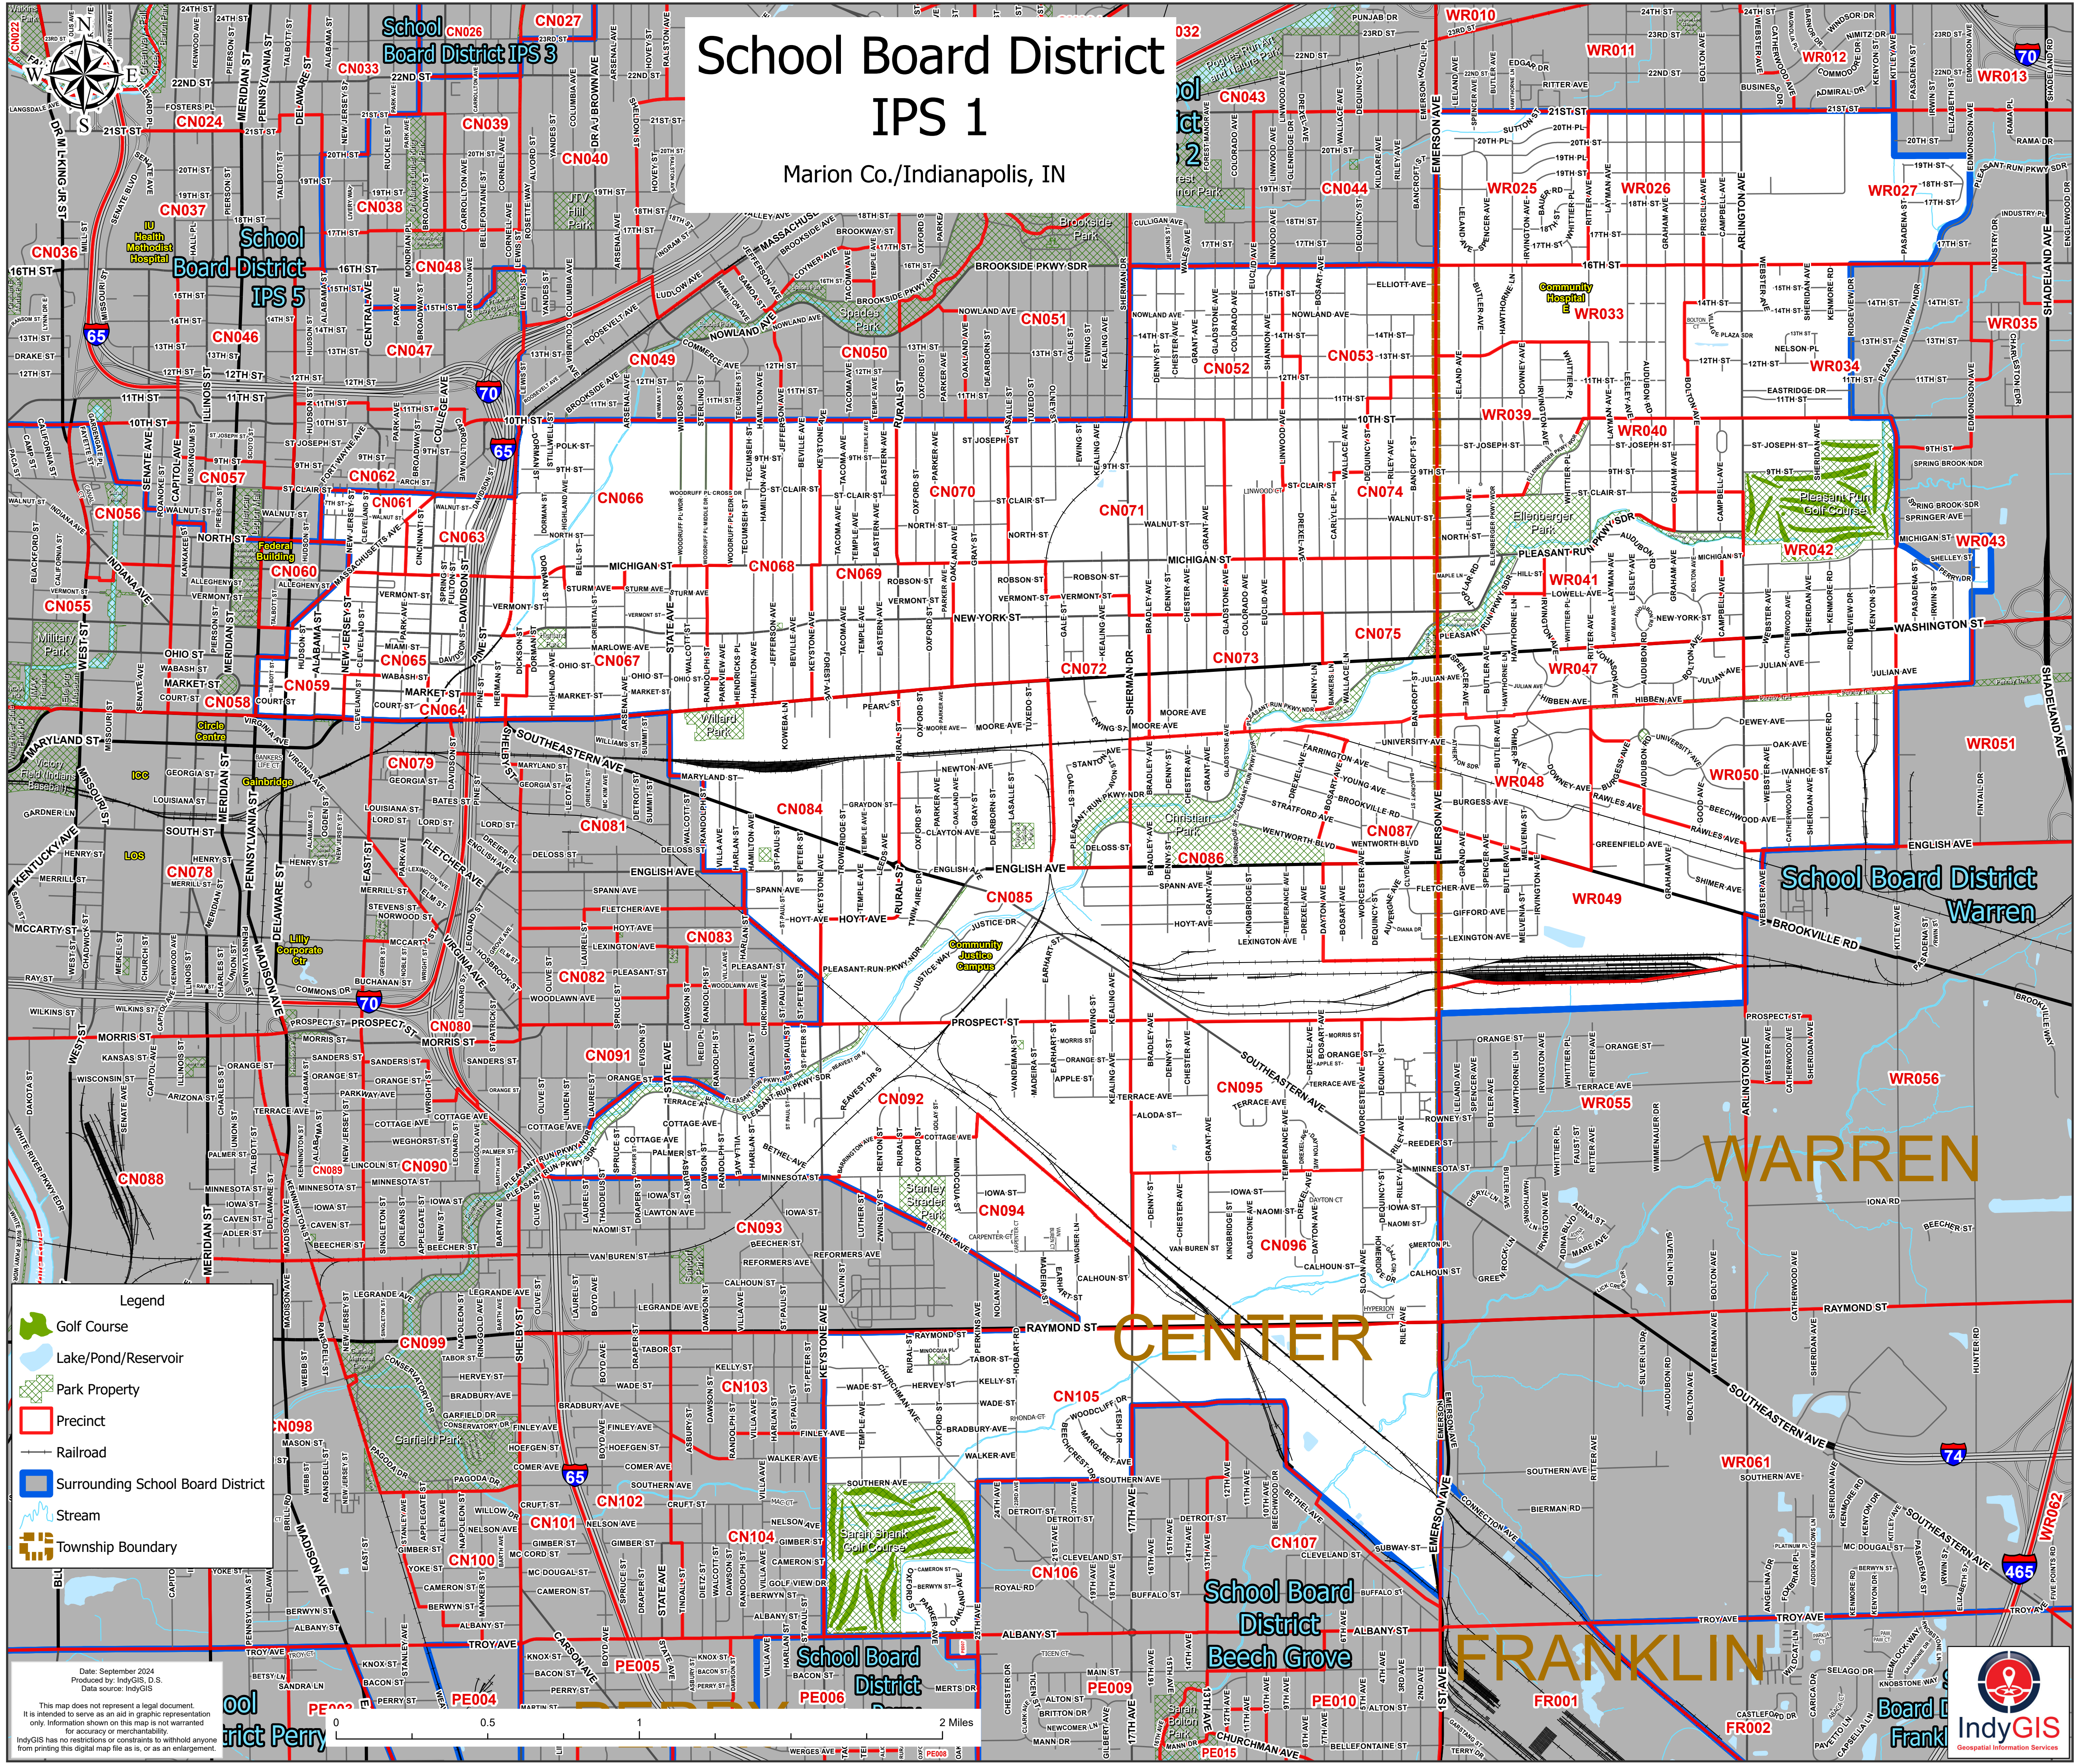

School Board District IPS 1

Marion Co./Indianapolis, IN

Legend

- Golf Course
- Lake/Pond/Reservoir
- Park Property
- Precinct
- Railroad
- Surrounding School Board District
- Stream
- Township Boundary