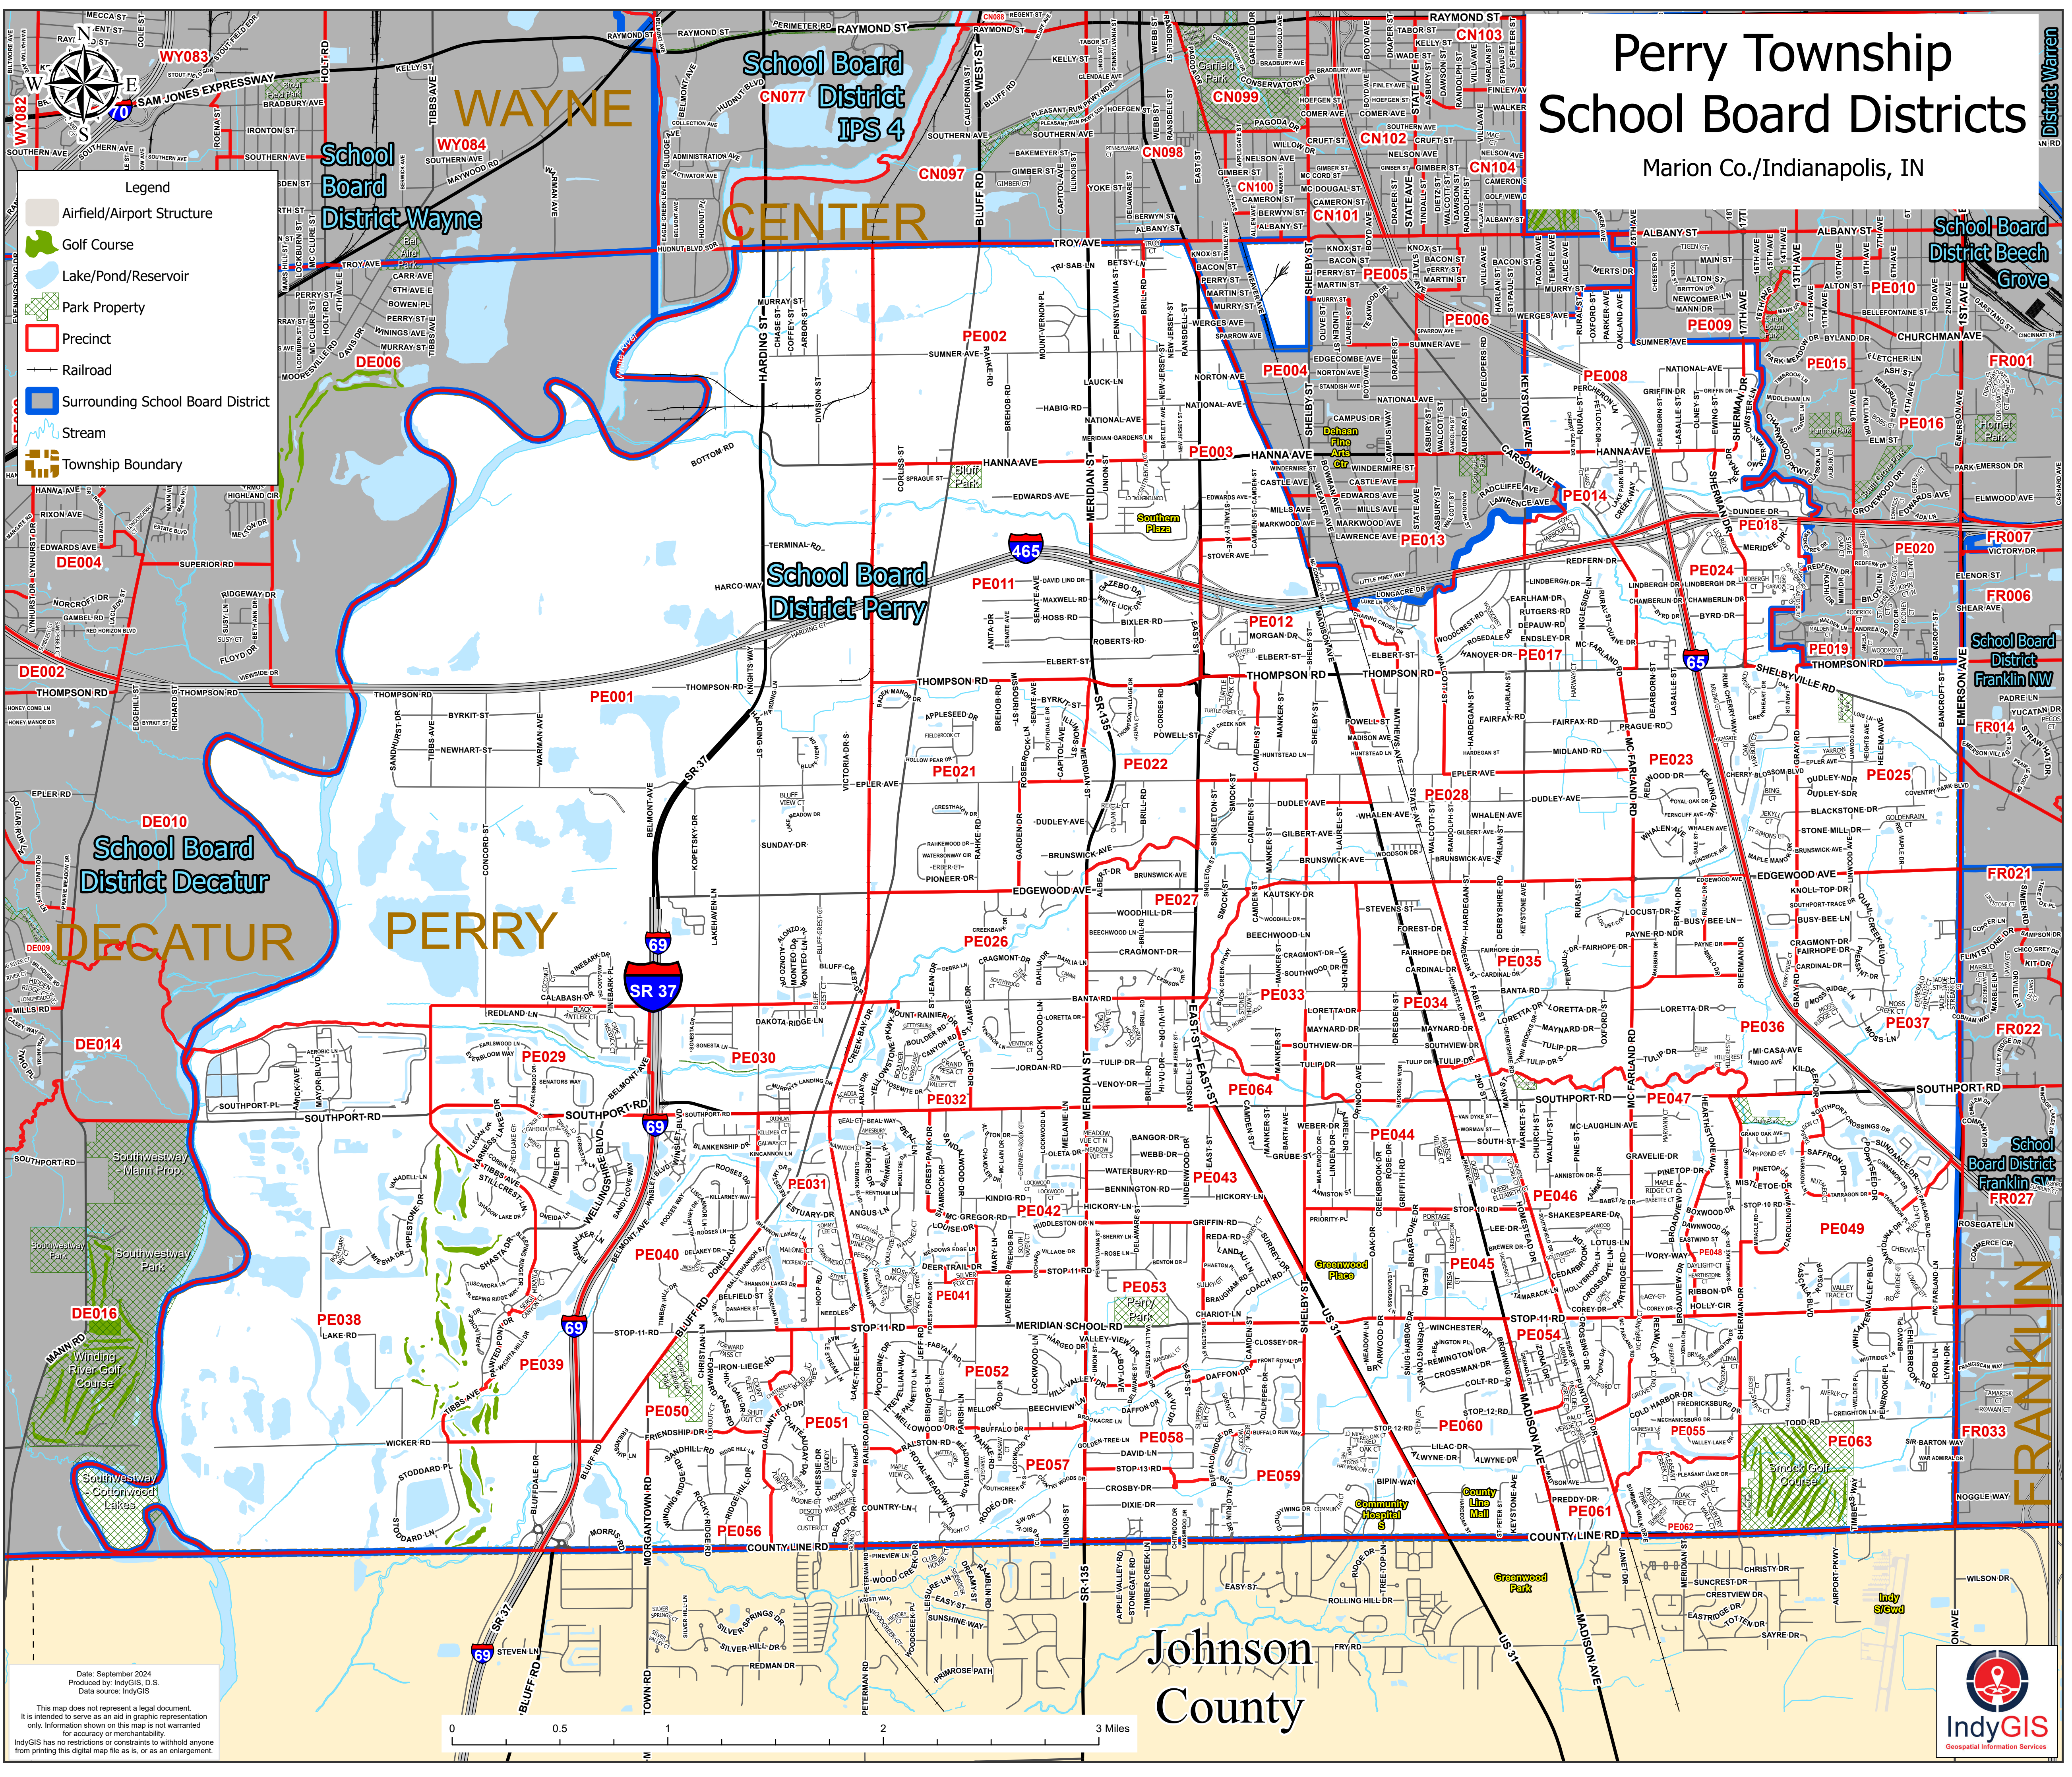

Perry Township School Board Districts

Marion Co./Indianapolis, IN

Legend

- Airfield/Airport Structure
- Golf Course
- Lake/Pond/Reservoir
- Park Property
- Precinct
- Railroad
- Surrounding School Board District
- Stream
- Township Boundary

Johnson
County