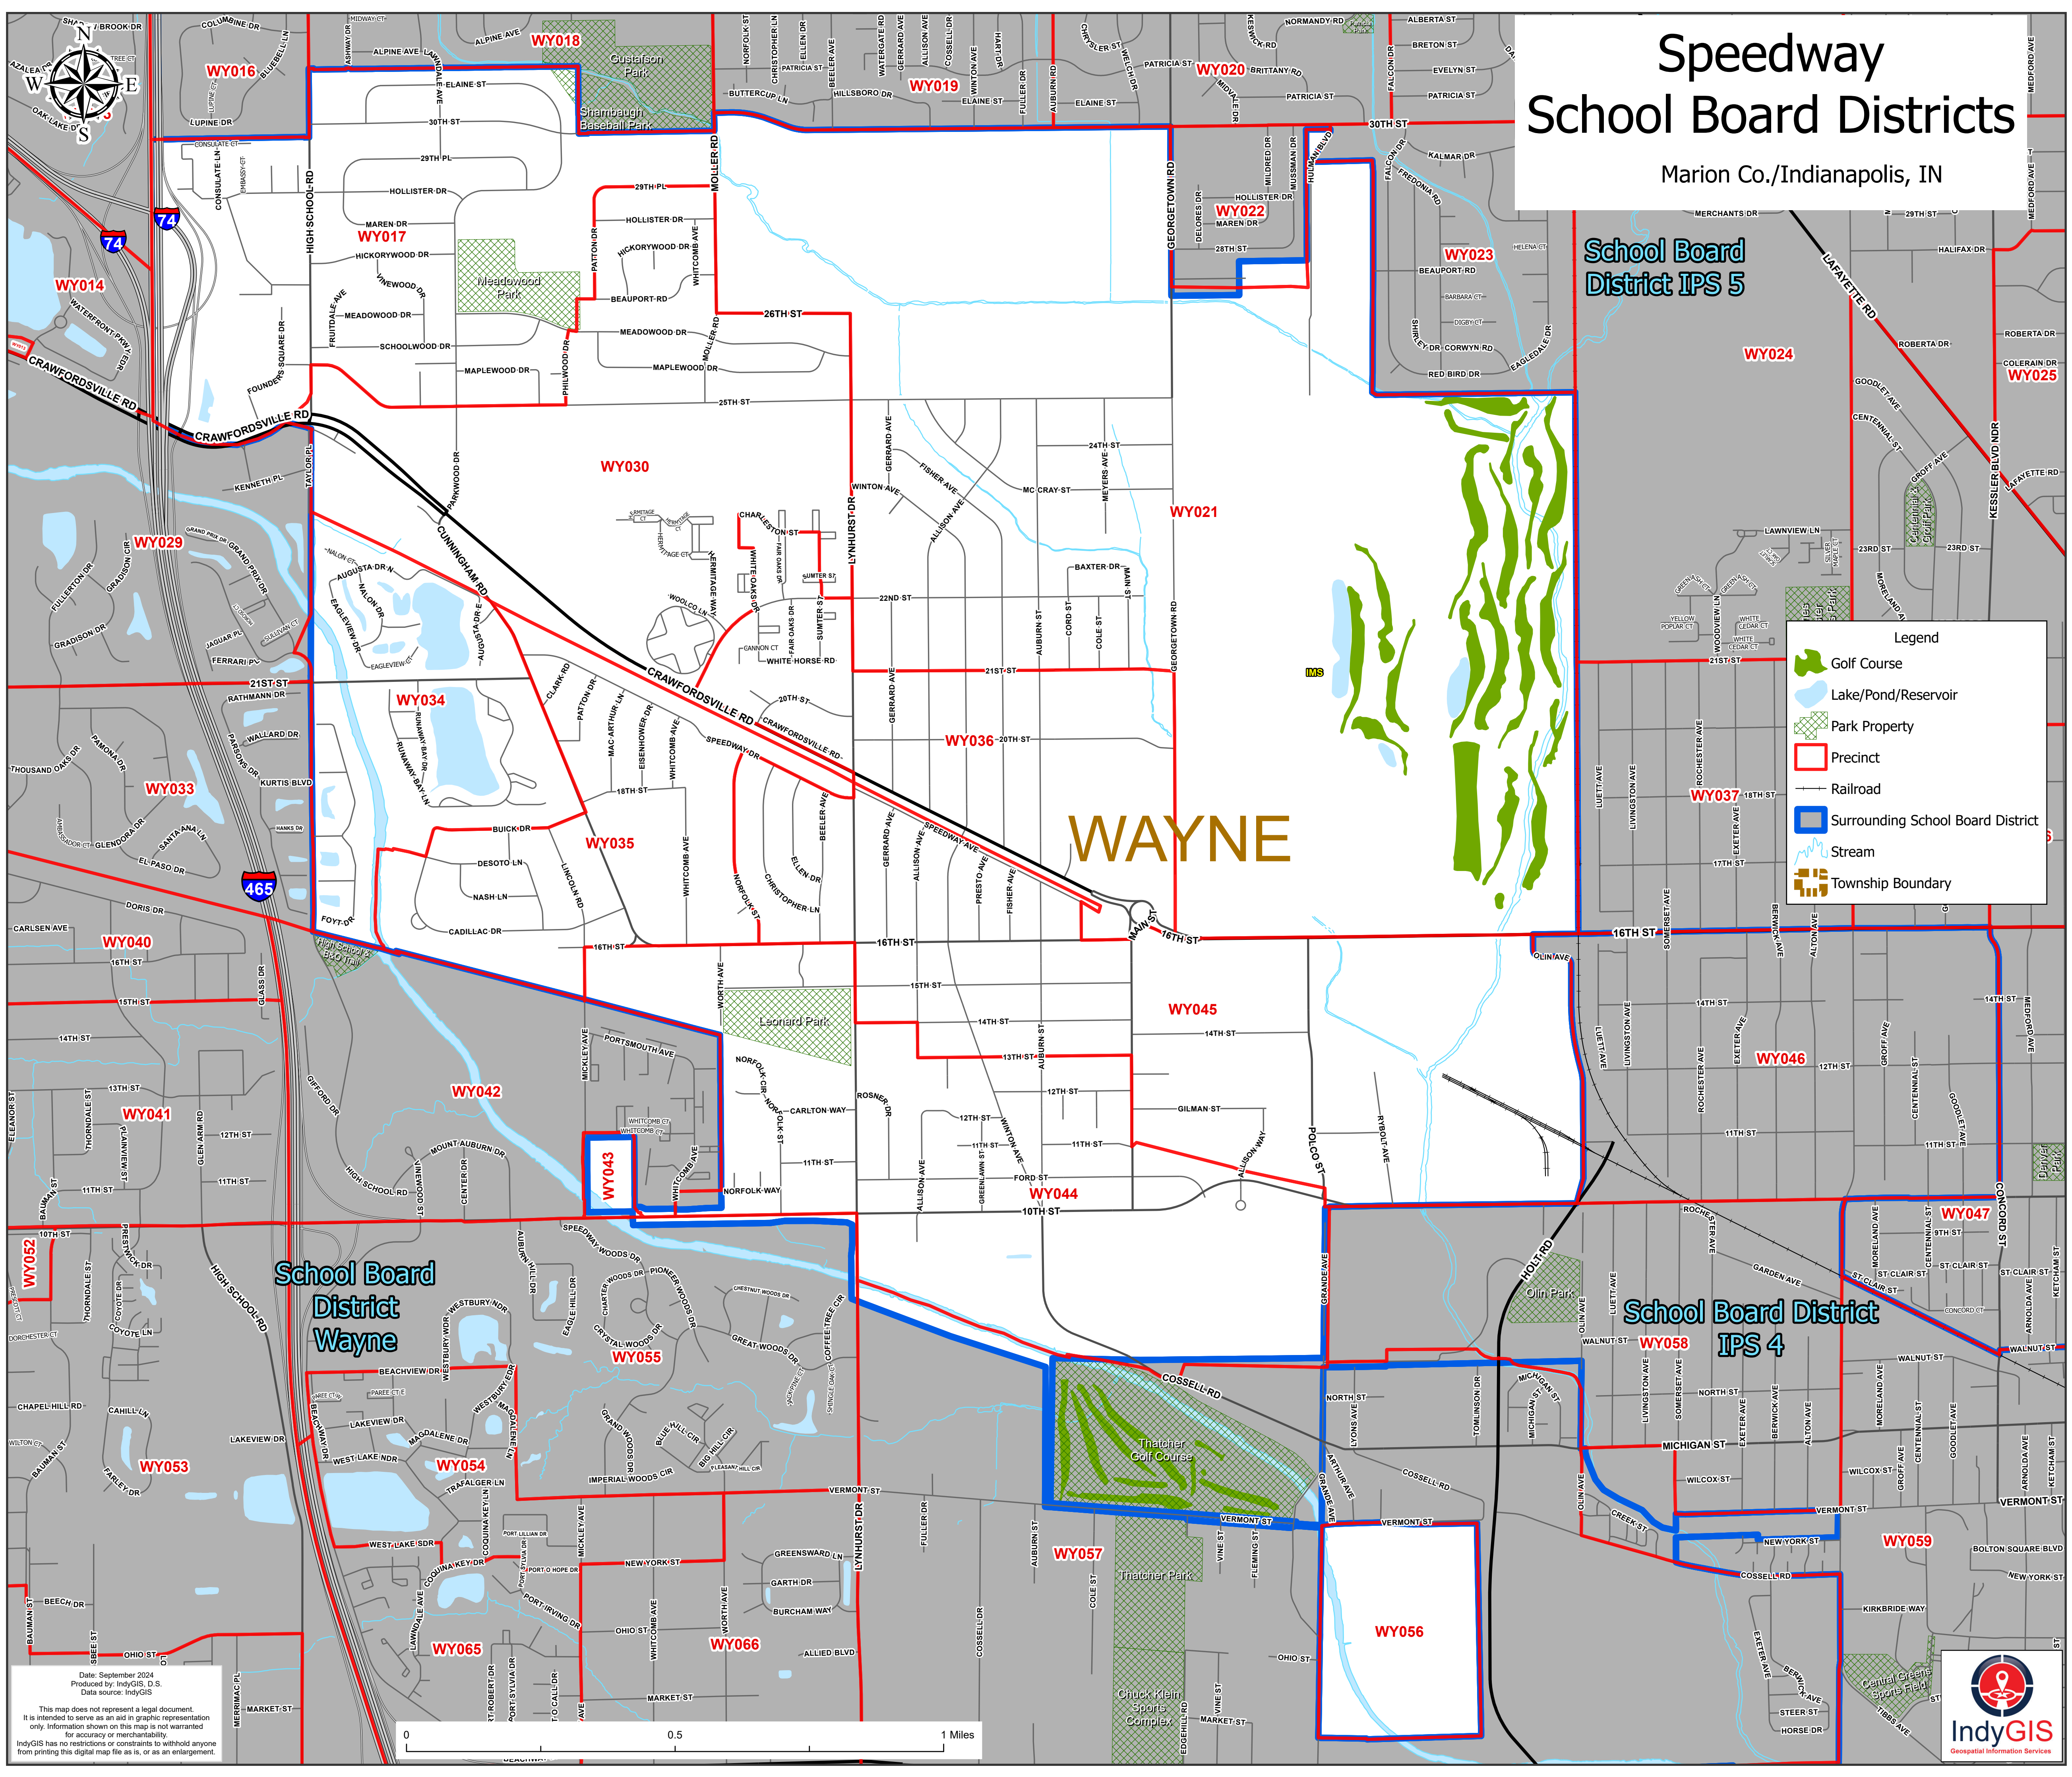

Speedway School Board Districts

Marion Co./Indianapolis, IN

School Board District IPS 5

School Board District IPS 4

School Board District Wayne

WAYNE

Legend

- Golf Course
- Lake/Pond/Reservoir
- Park Property
- Precinct
- Railroad
- Surrounding School Board District
- Stream
- Township Boundary