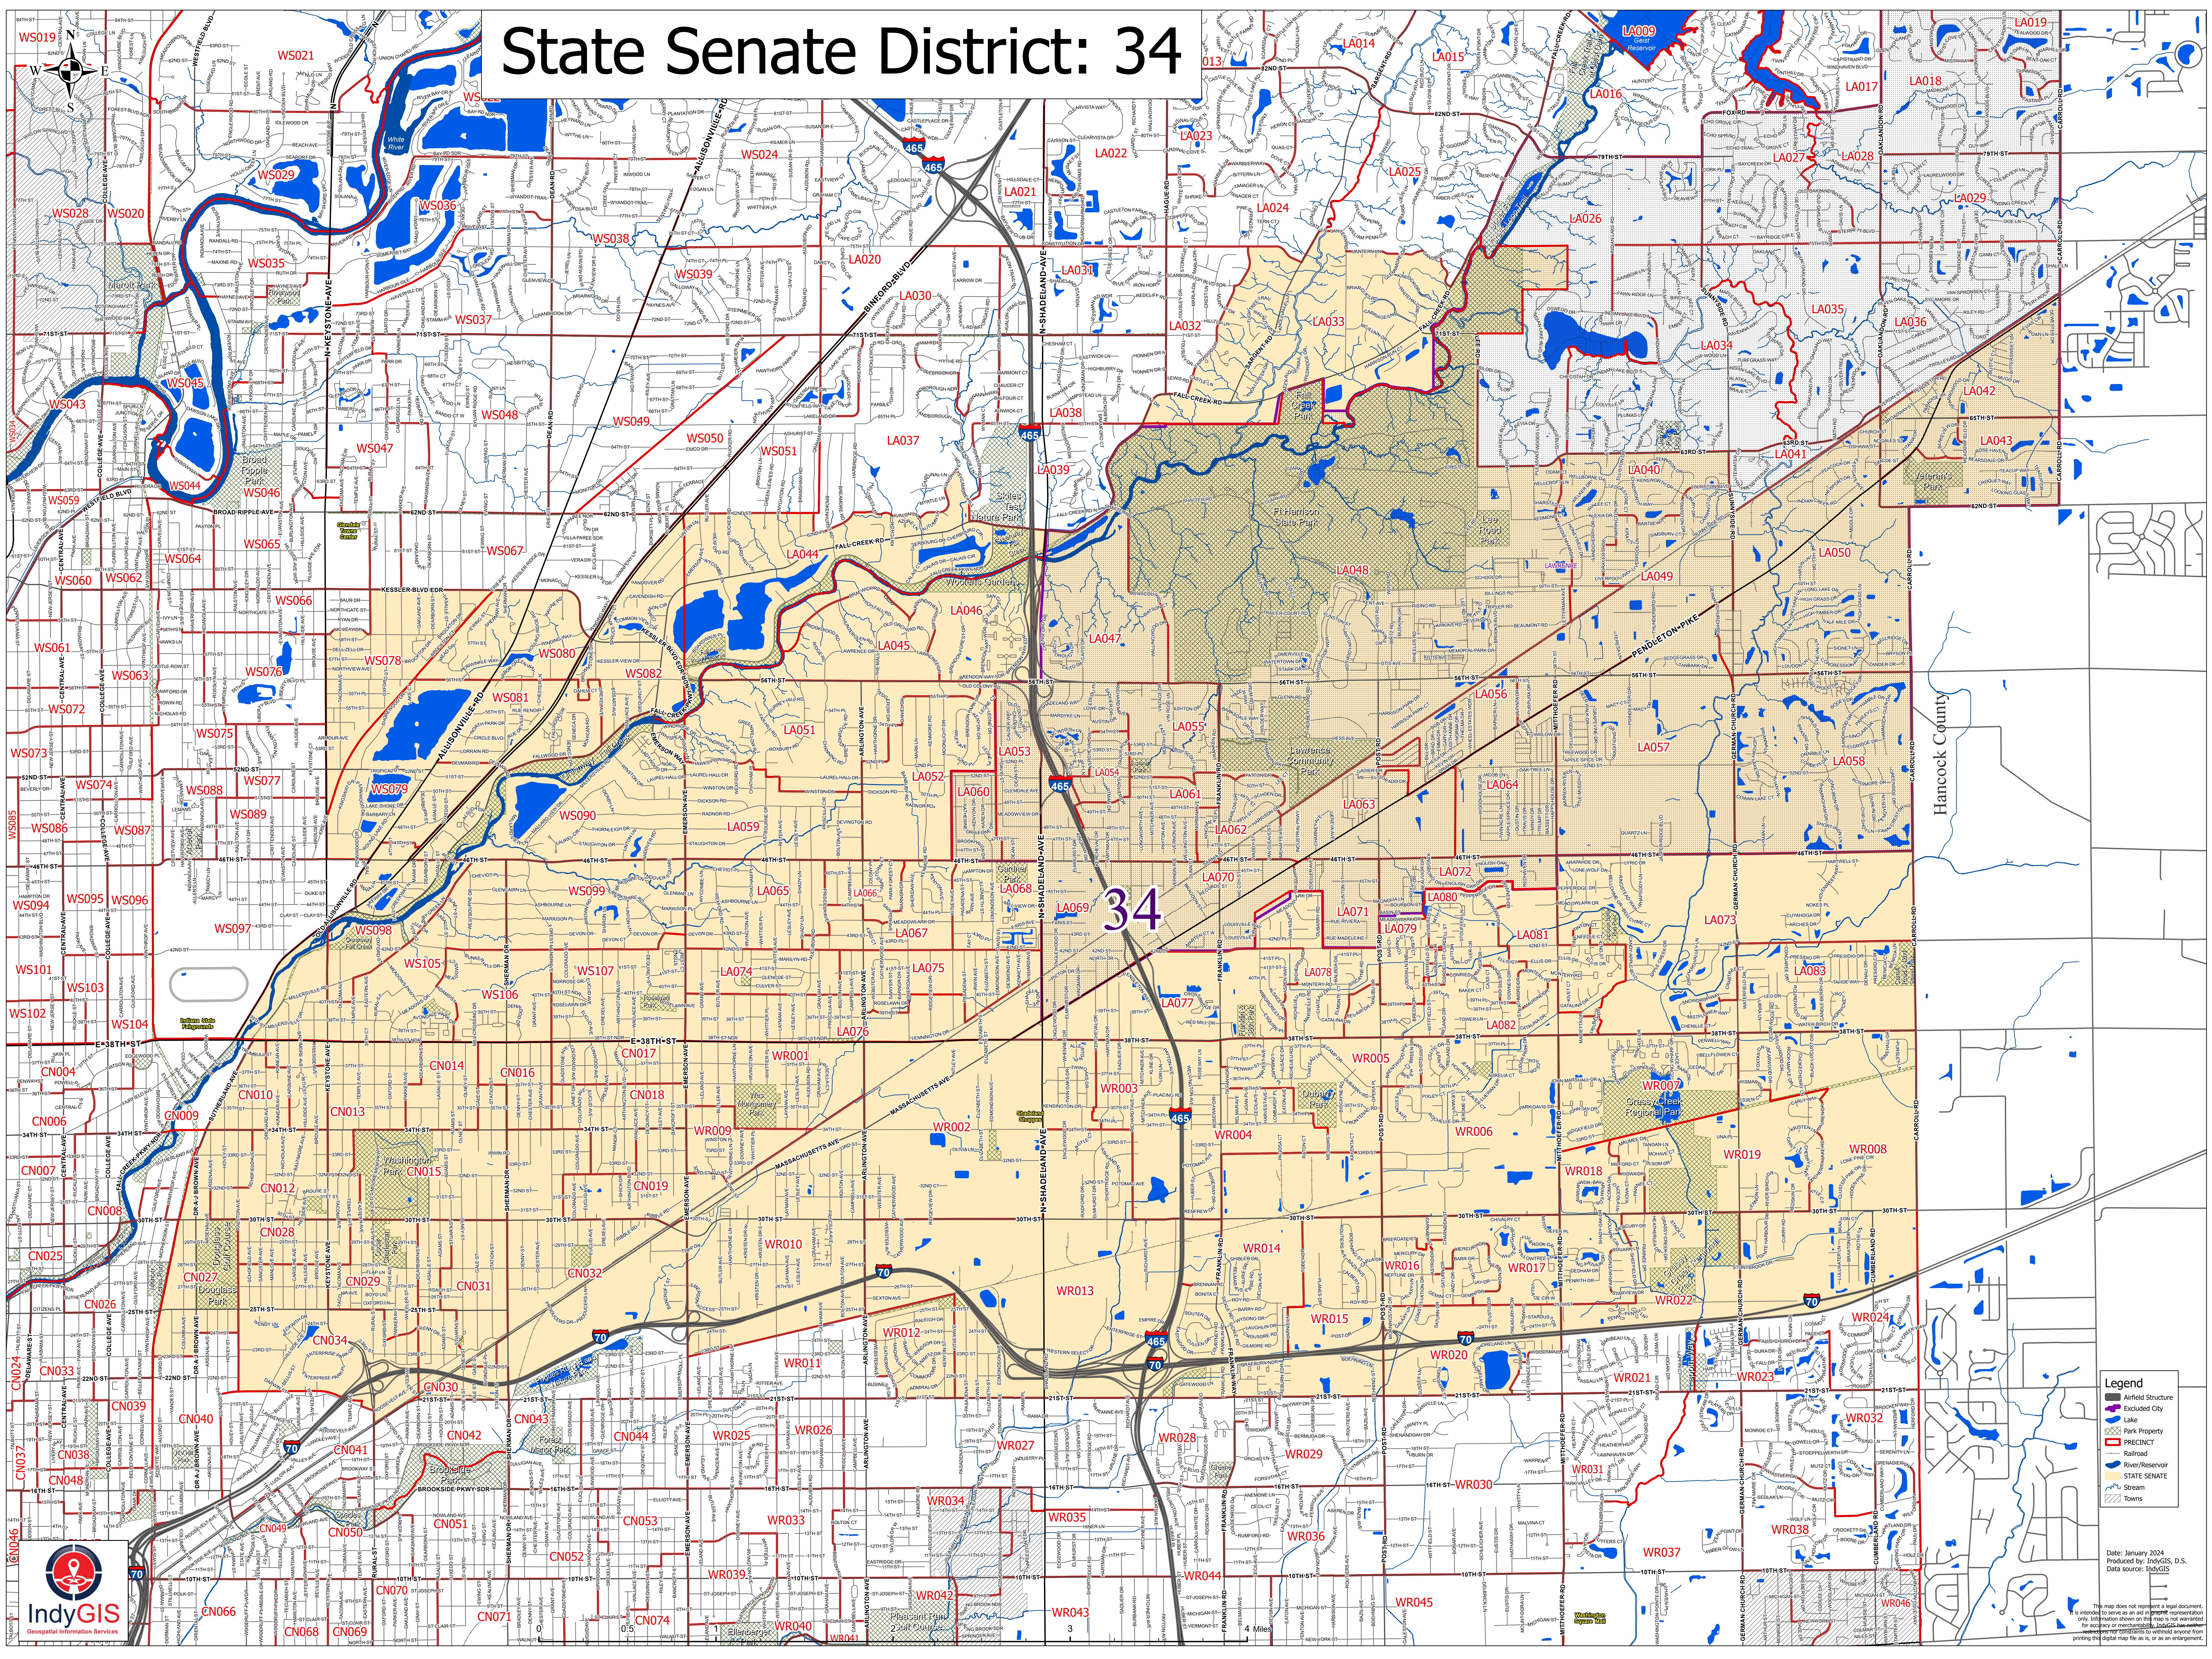

State Senate District: 34

- Legend
- Airfield Structure
- Excluded City
- Lake
- Park Property
- Precinct
- Railroad
- River/Reservoir
- STATE SENATE
- Stream
- Towns