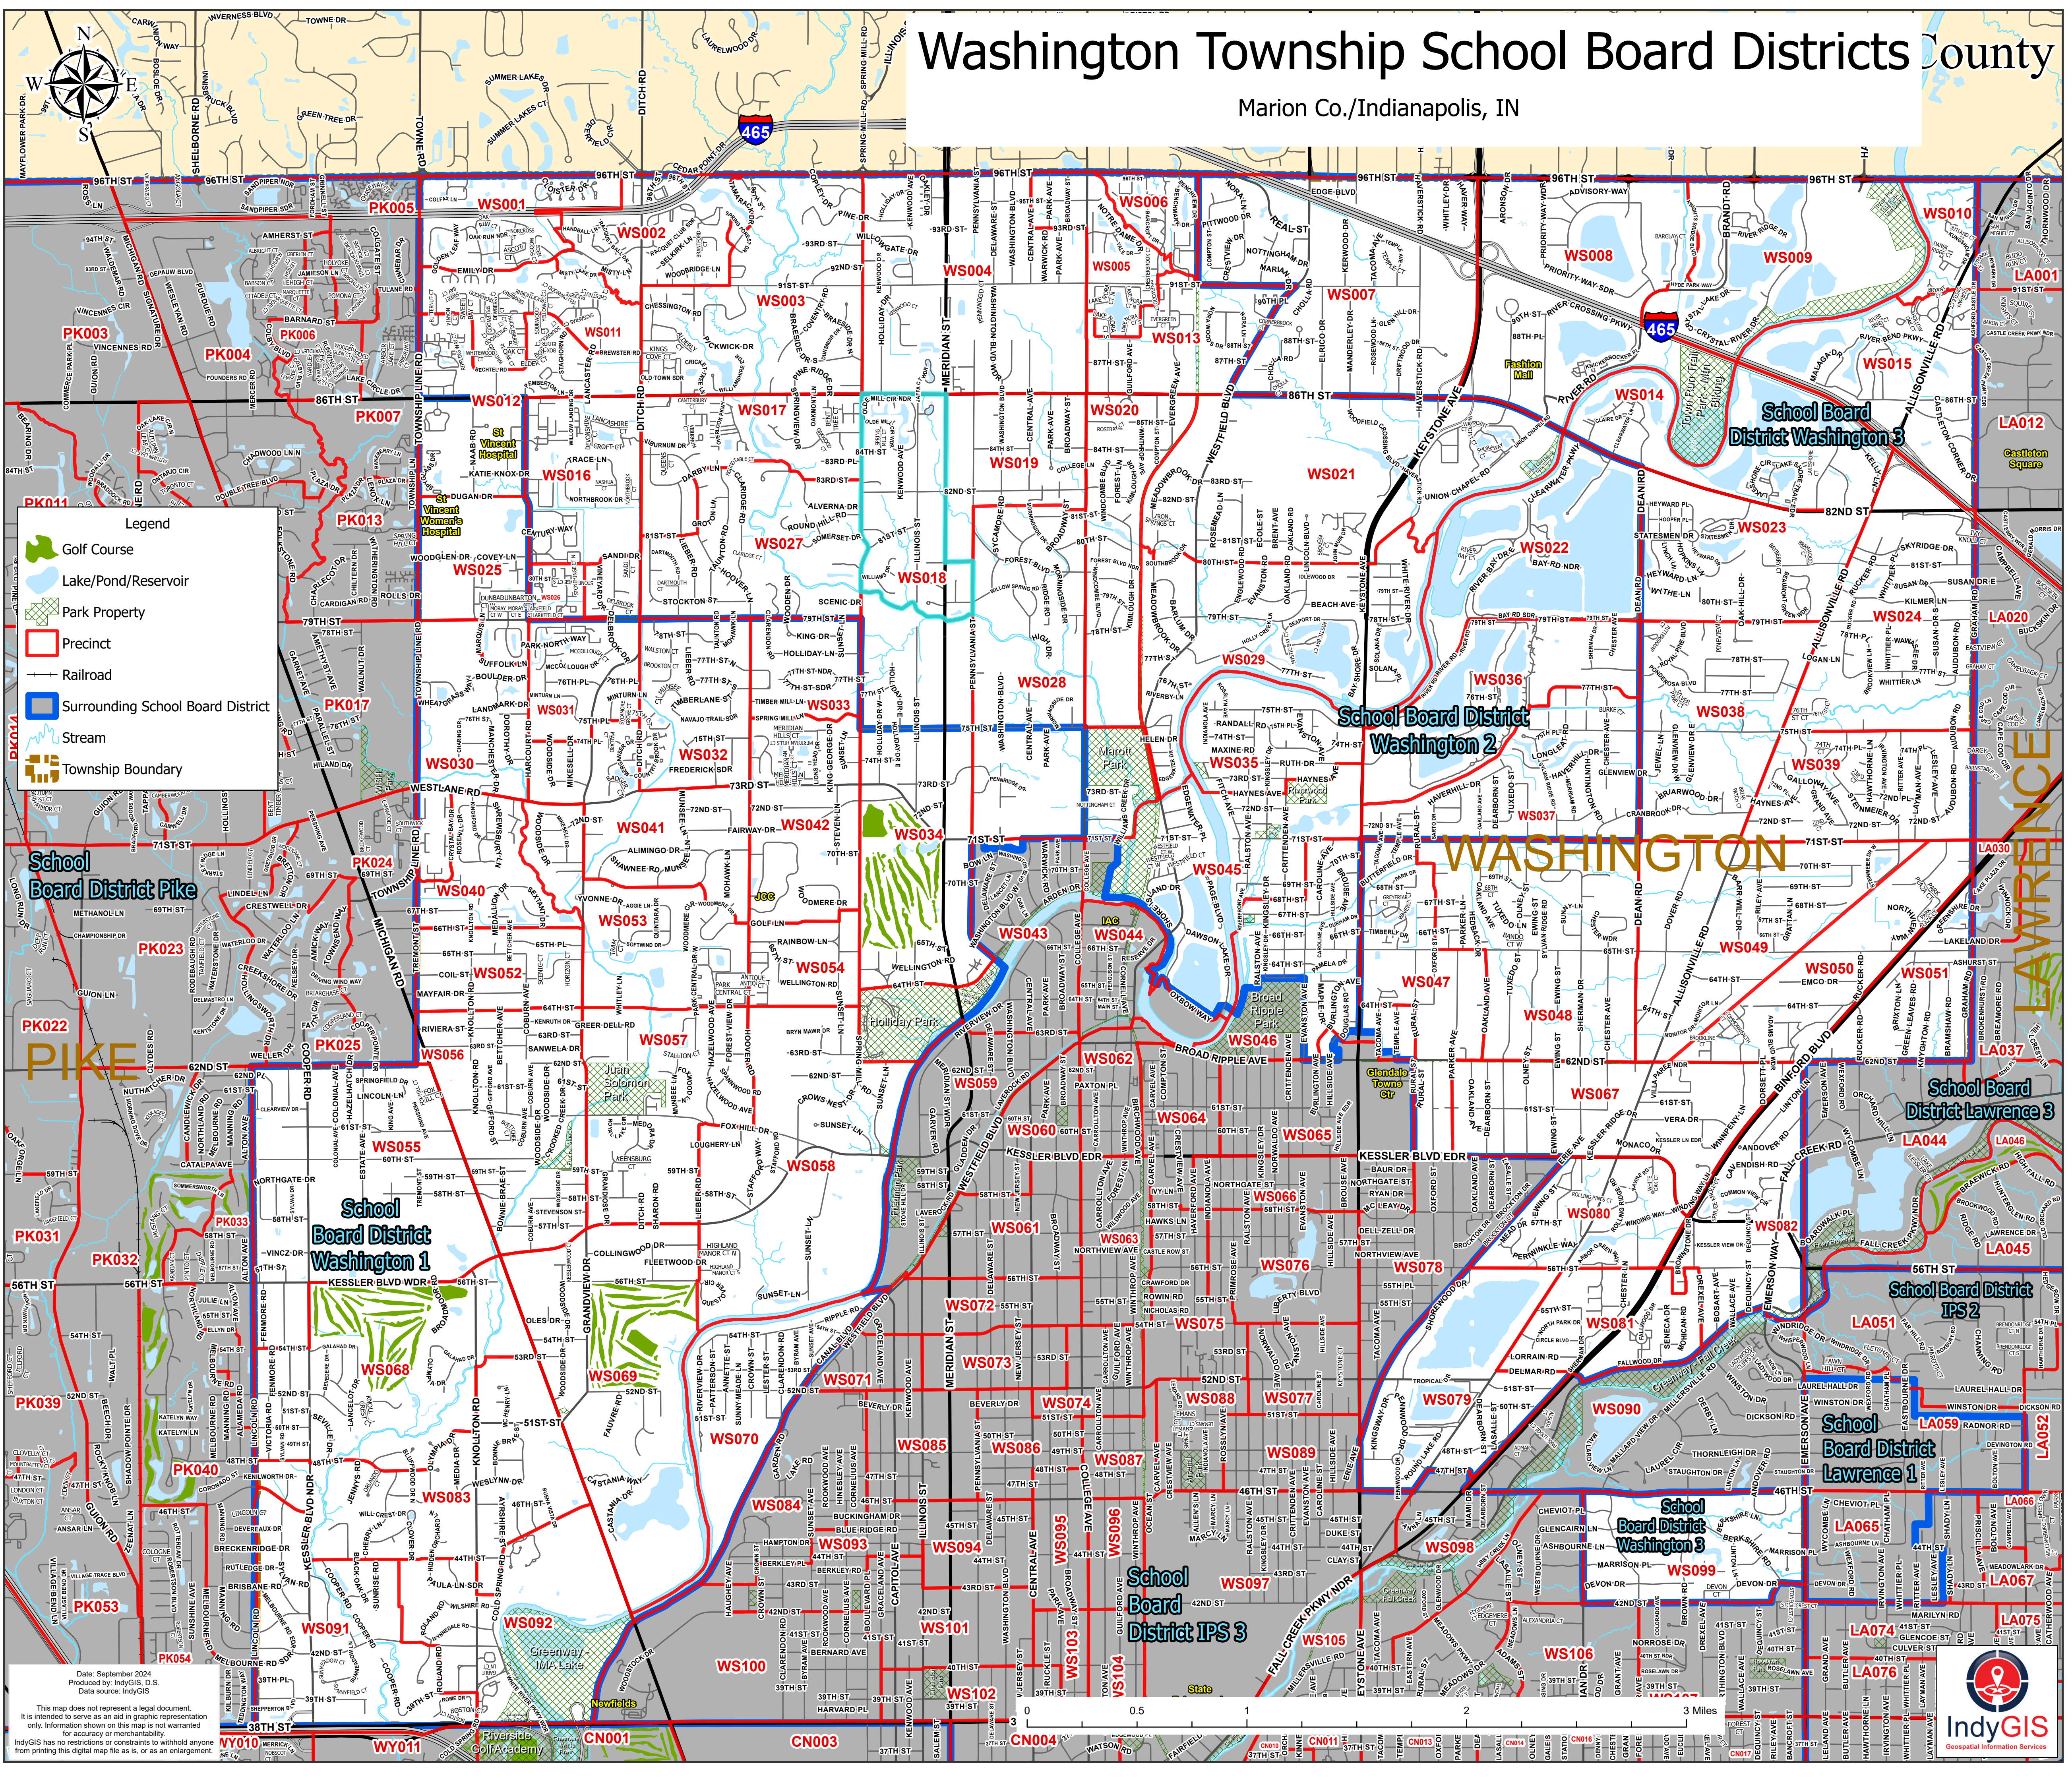

Washington Township School Board Districts County

Marion Co./Indianapolis, IN