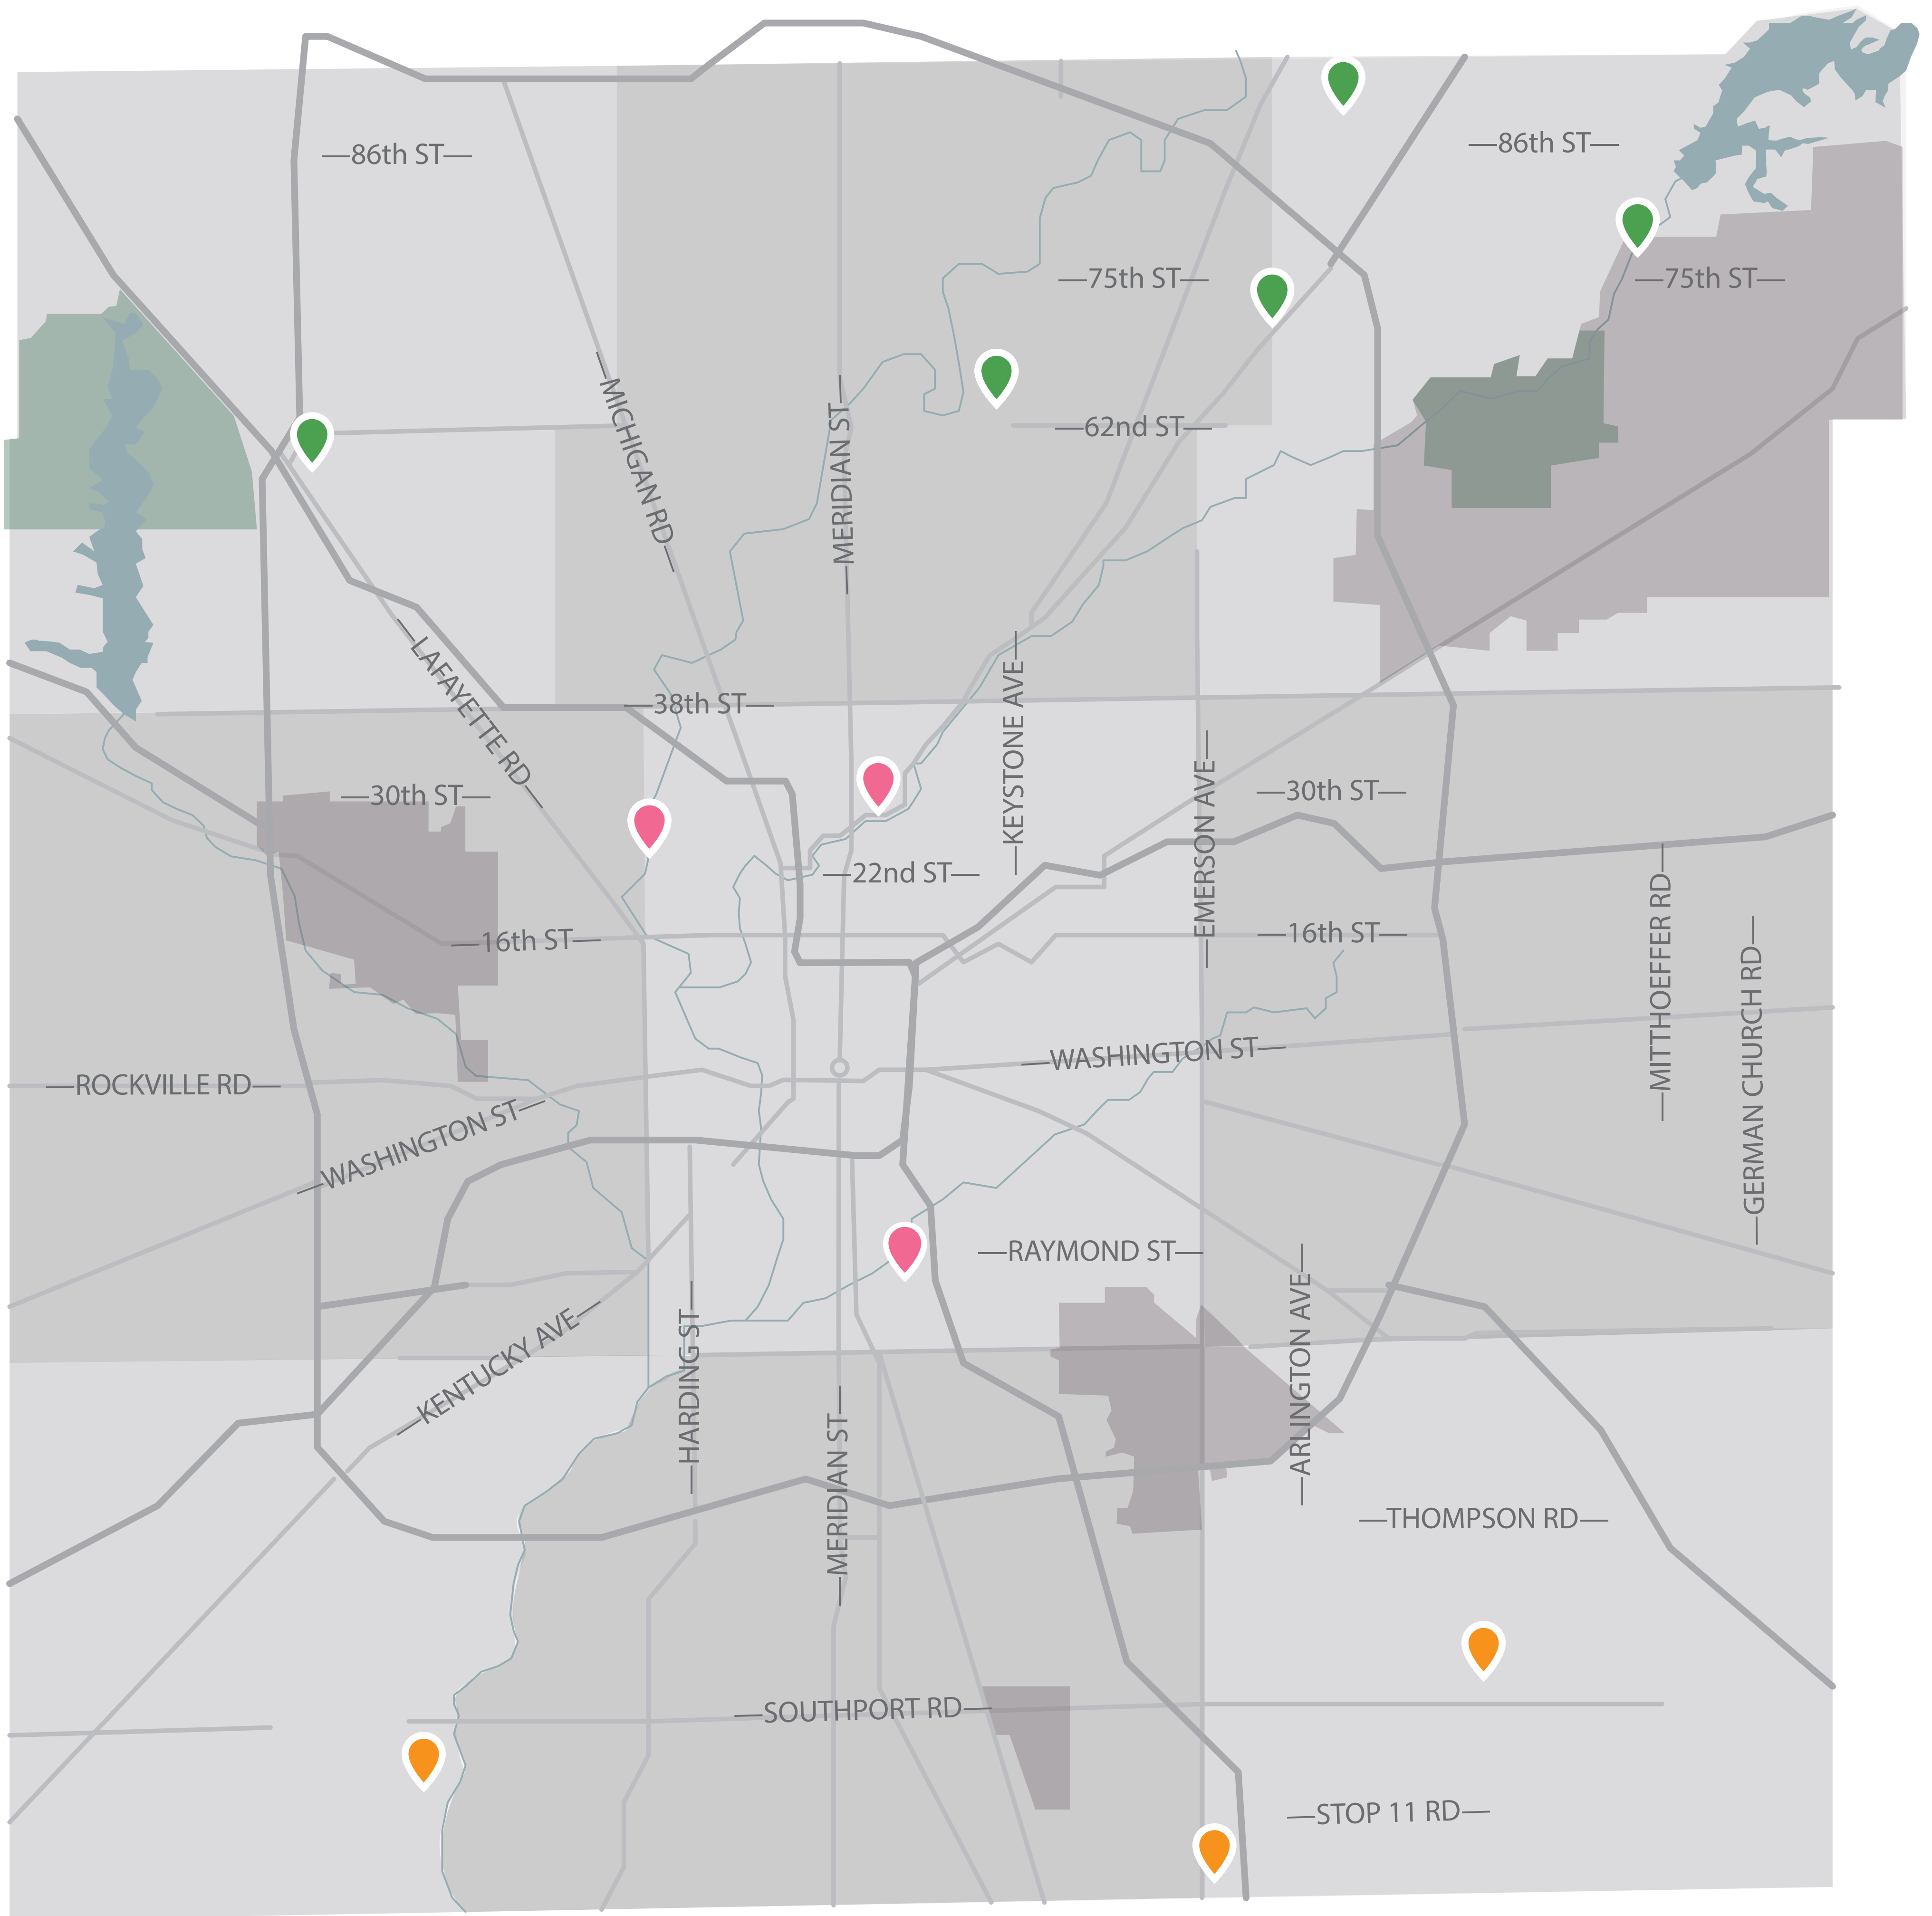

INDIANAPOLIS RECYCLING DROP-OFF LOCATIONS

North (Green)

Sahm Park, 6801 E. 91st St.
 Kroger (79th and Fall Creek), 9835 Fall Creek Rd.
 Broad Ripple Park, Evanston Avenue Entrance, 6350 Evanston Ave.
 Kroger (E. 71st and Binford), 5810 E. 71st St.
 Pike Township Trustee Office, 5665 Lafayette Rd.

East (Blue)

South (Orange)

Southwestway Park, 7501 Mann Rd.
 Kroger (Franklin and Southport), 8130 E. Southport Rd.
 Kroger (Emerson and County Line), 8745 S. Emerson Ave.

West & Central (Pink)

Center Township Trustee Office, 300 E Fall Creek Parkway N Drive
 Riverside Park, 2420 E Riverside Drive
 Garfield Park, 2345 Pagoda Drive