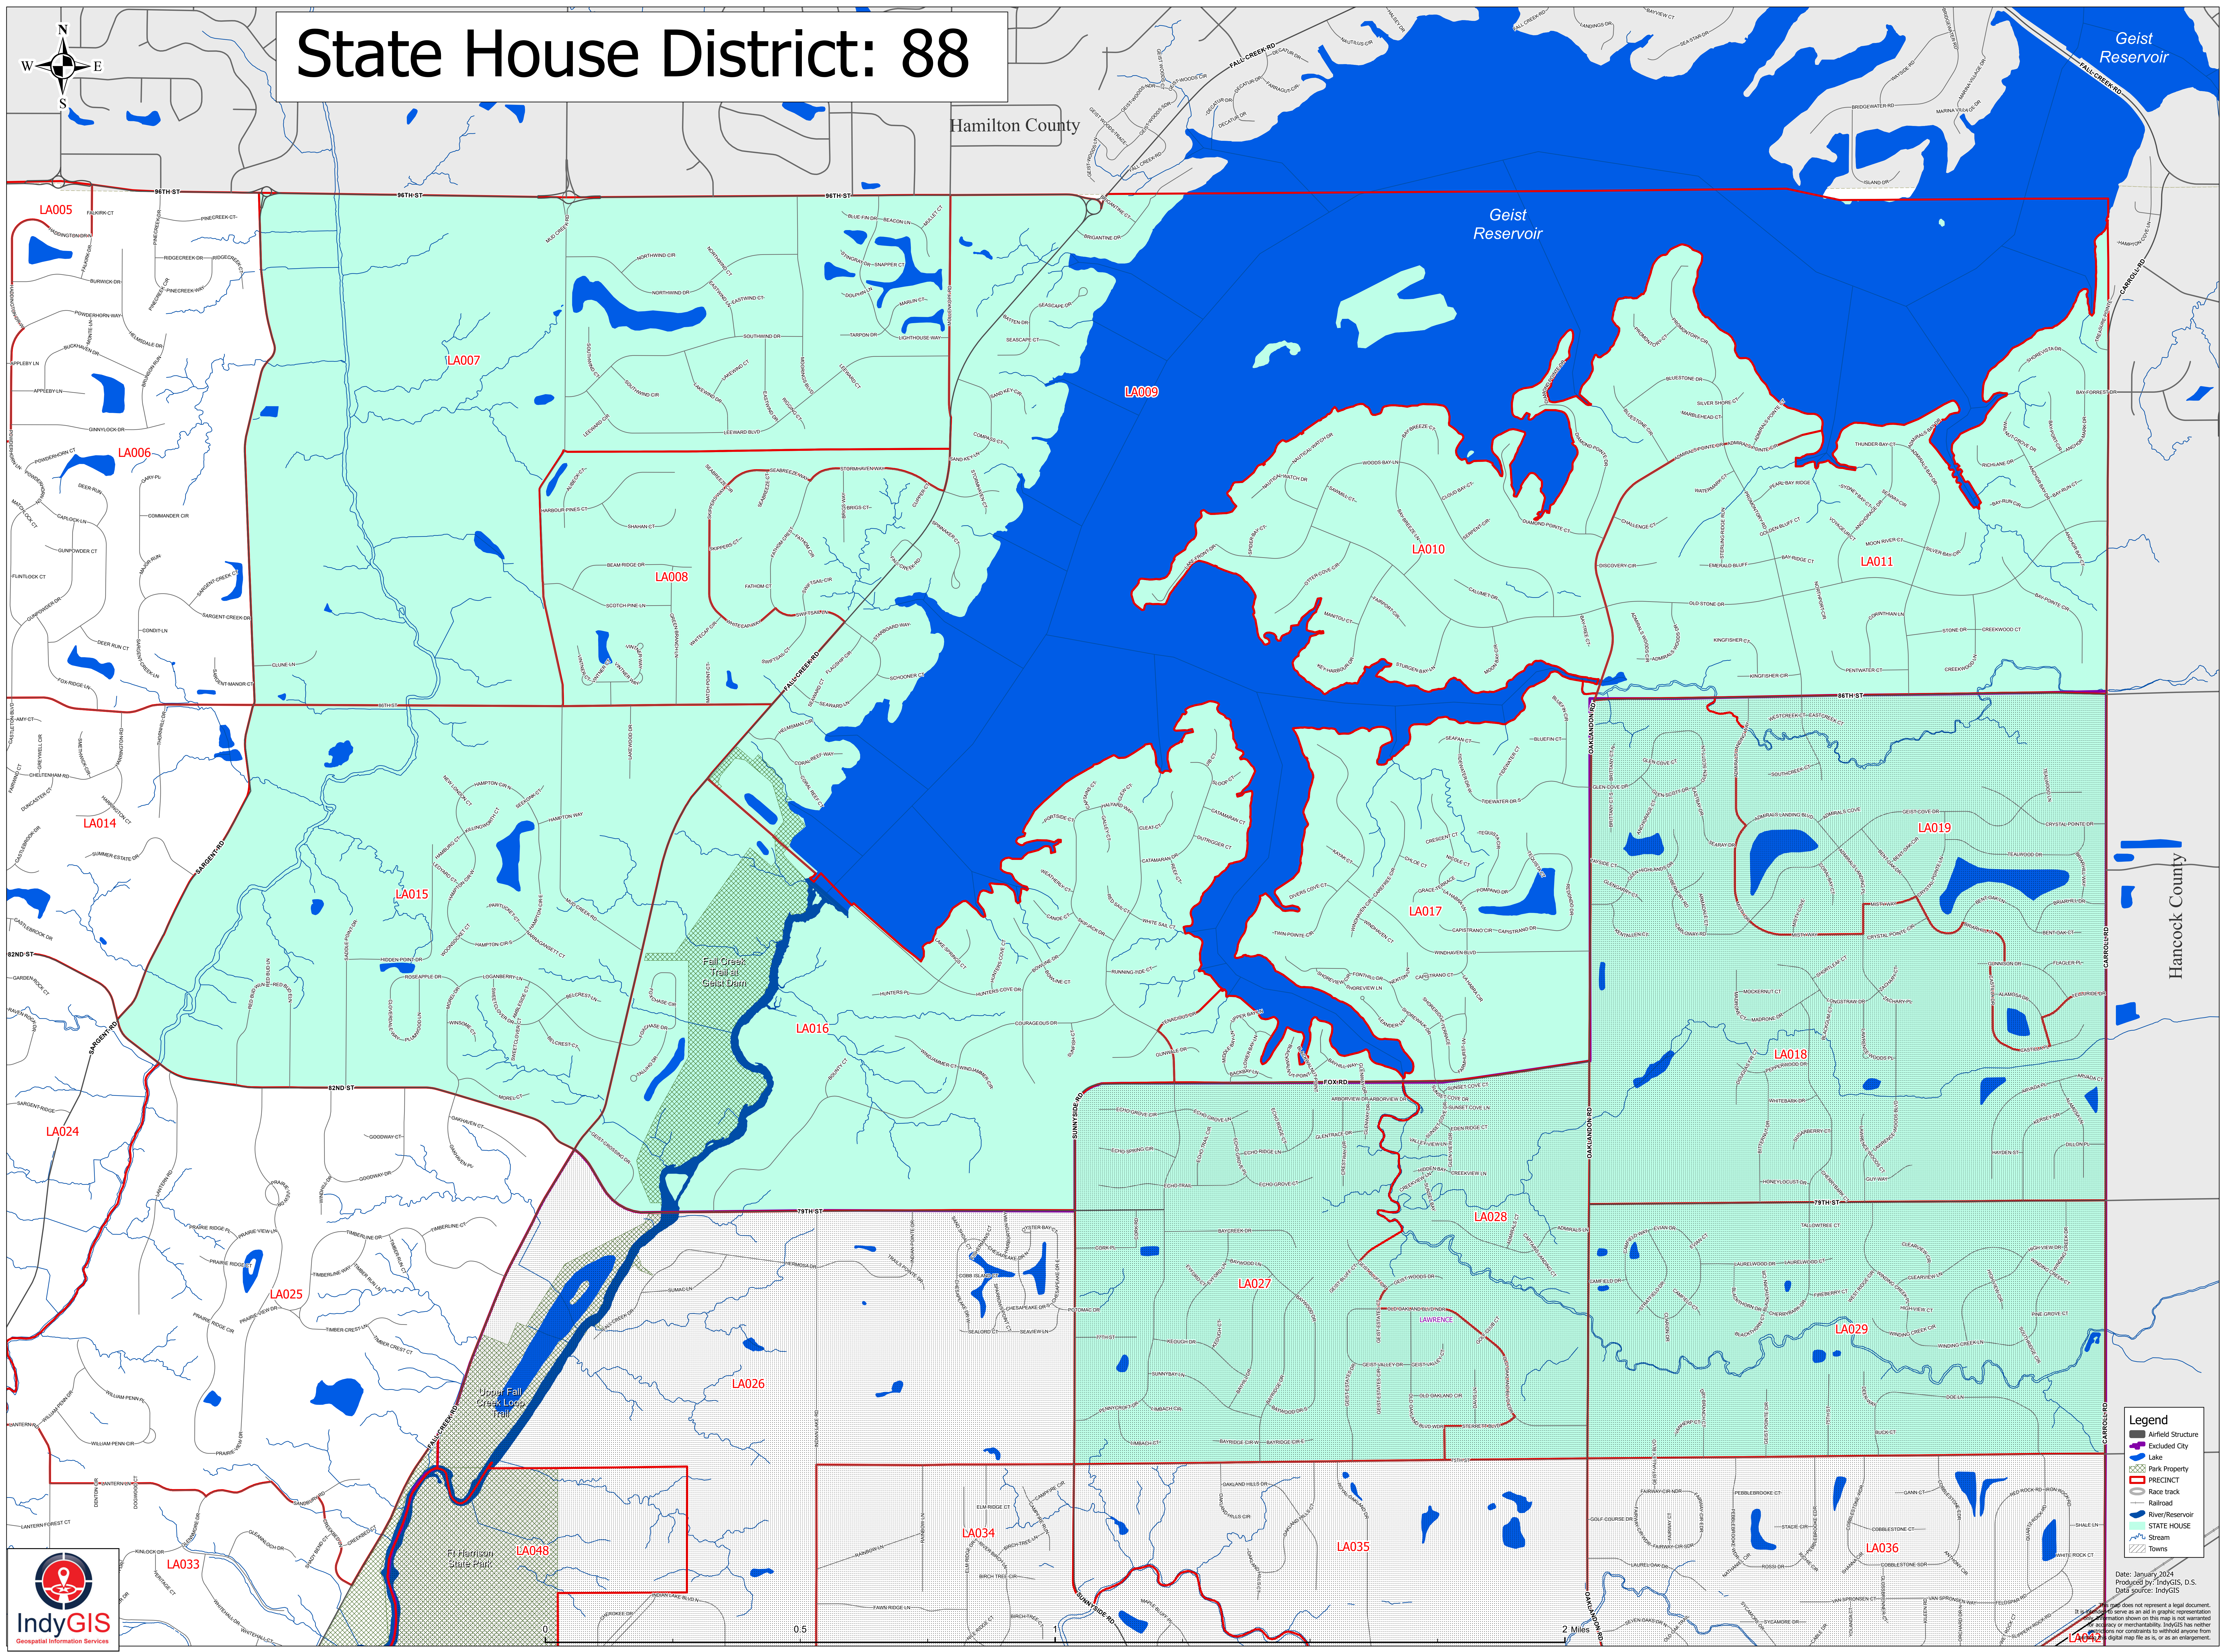

State House District: 88

Hamilton County

Geist Reservoir

Geist Reservoir

Hancock County

- Legend
- Airfield Structure
- Excluded City
- Lake
- Park Property
- PRECINCT
- Race track
- Railroad
- Reservoir
- STATE HOUSE
- Stream
- Towns

Date: January 2024
Produced by: IndyGIS, D.S.
Data source: IndyGIS