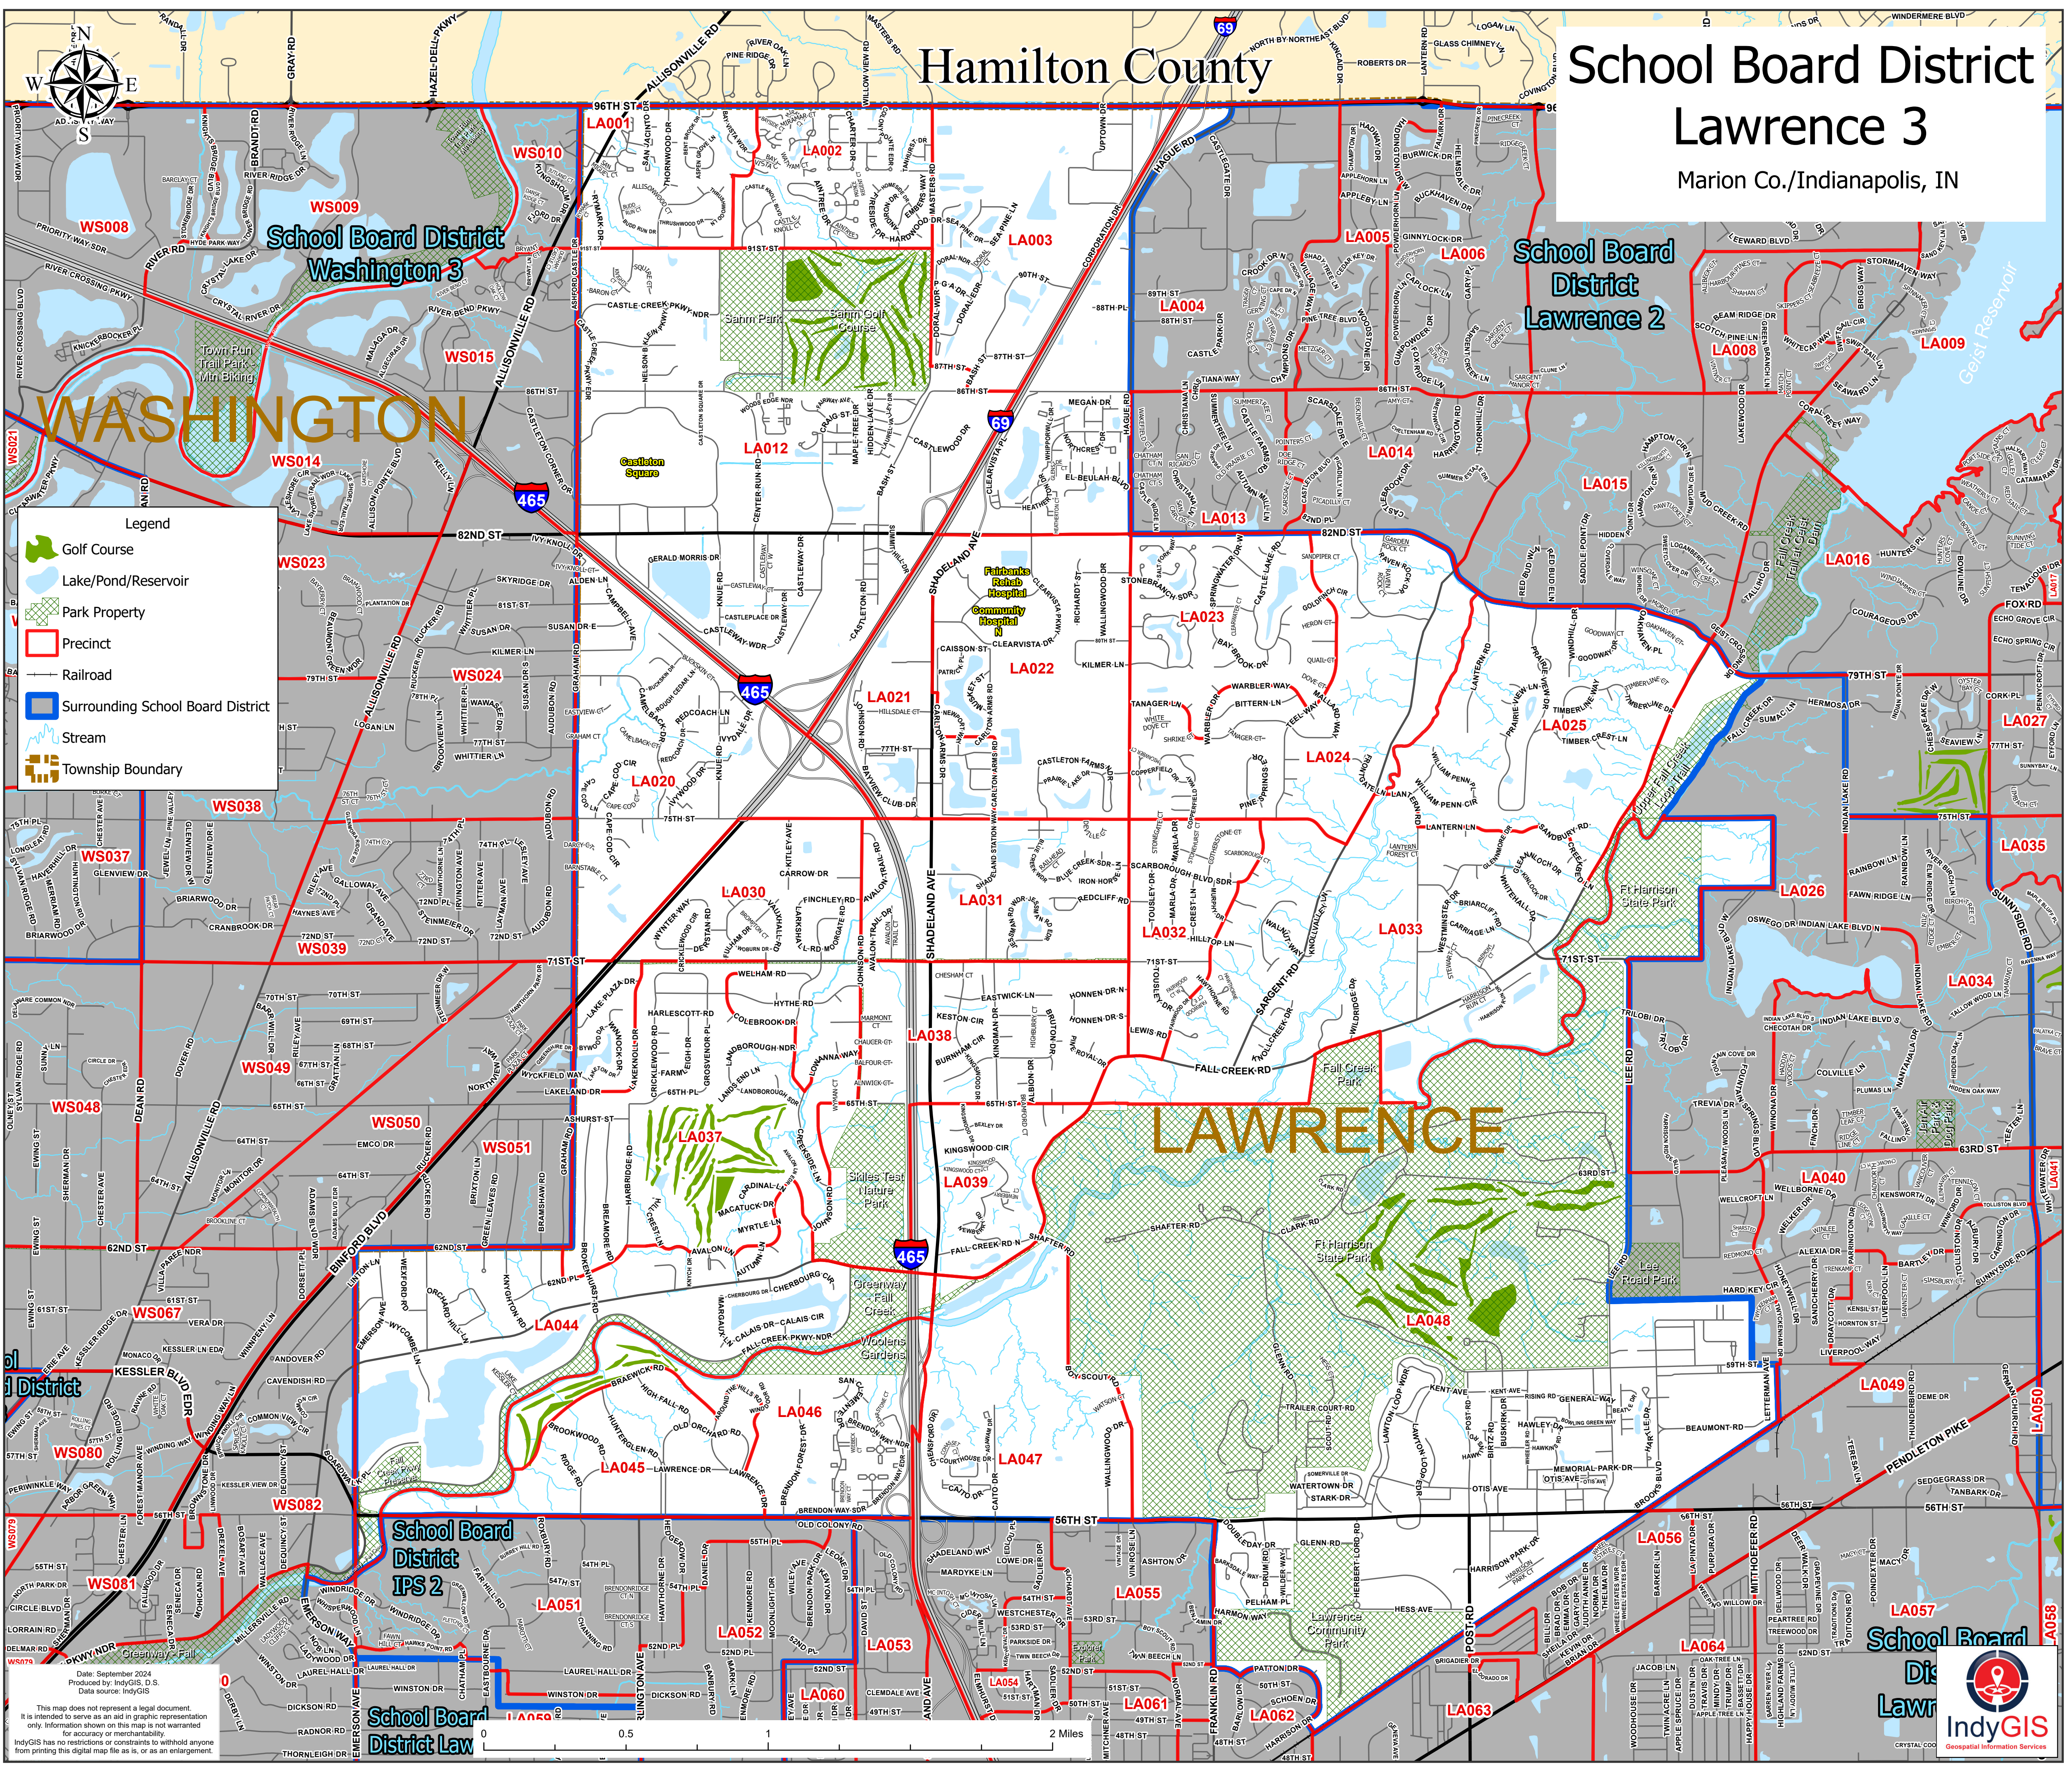

Hamilton County

School Board District Lawrence 3

Marion Co./Indianapolis, IN

Legend

- Golf Course
- Lake/Pond/Reservoir
- Park Property
- Precinct
- Railroad
- Surrounding School Board District
- Stream
- Township Boundary

School Board District Lawrence 3

IndyGIS
Geospatial Information Services