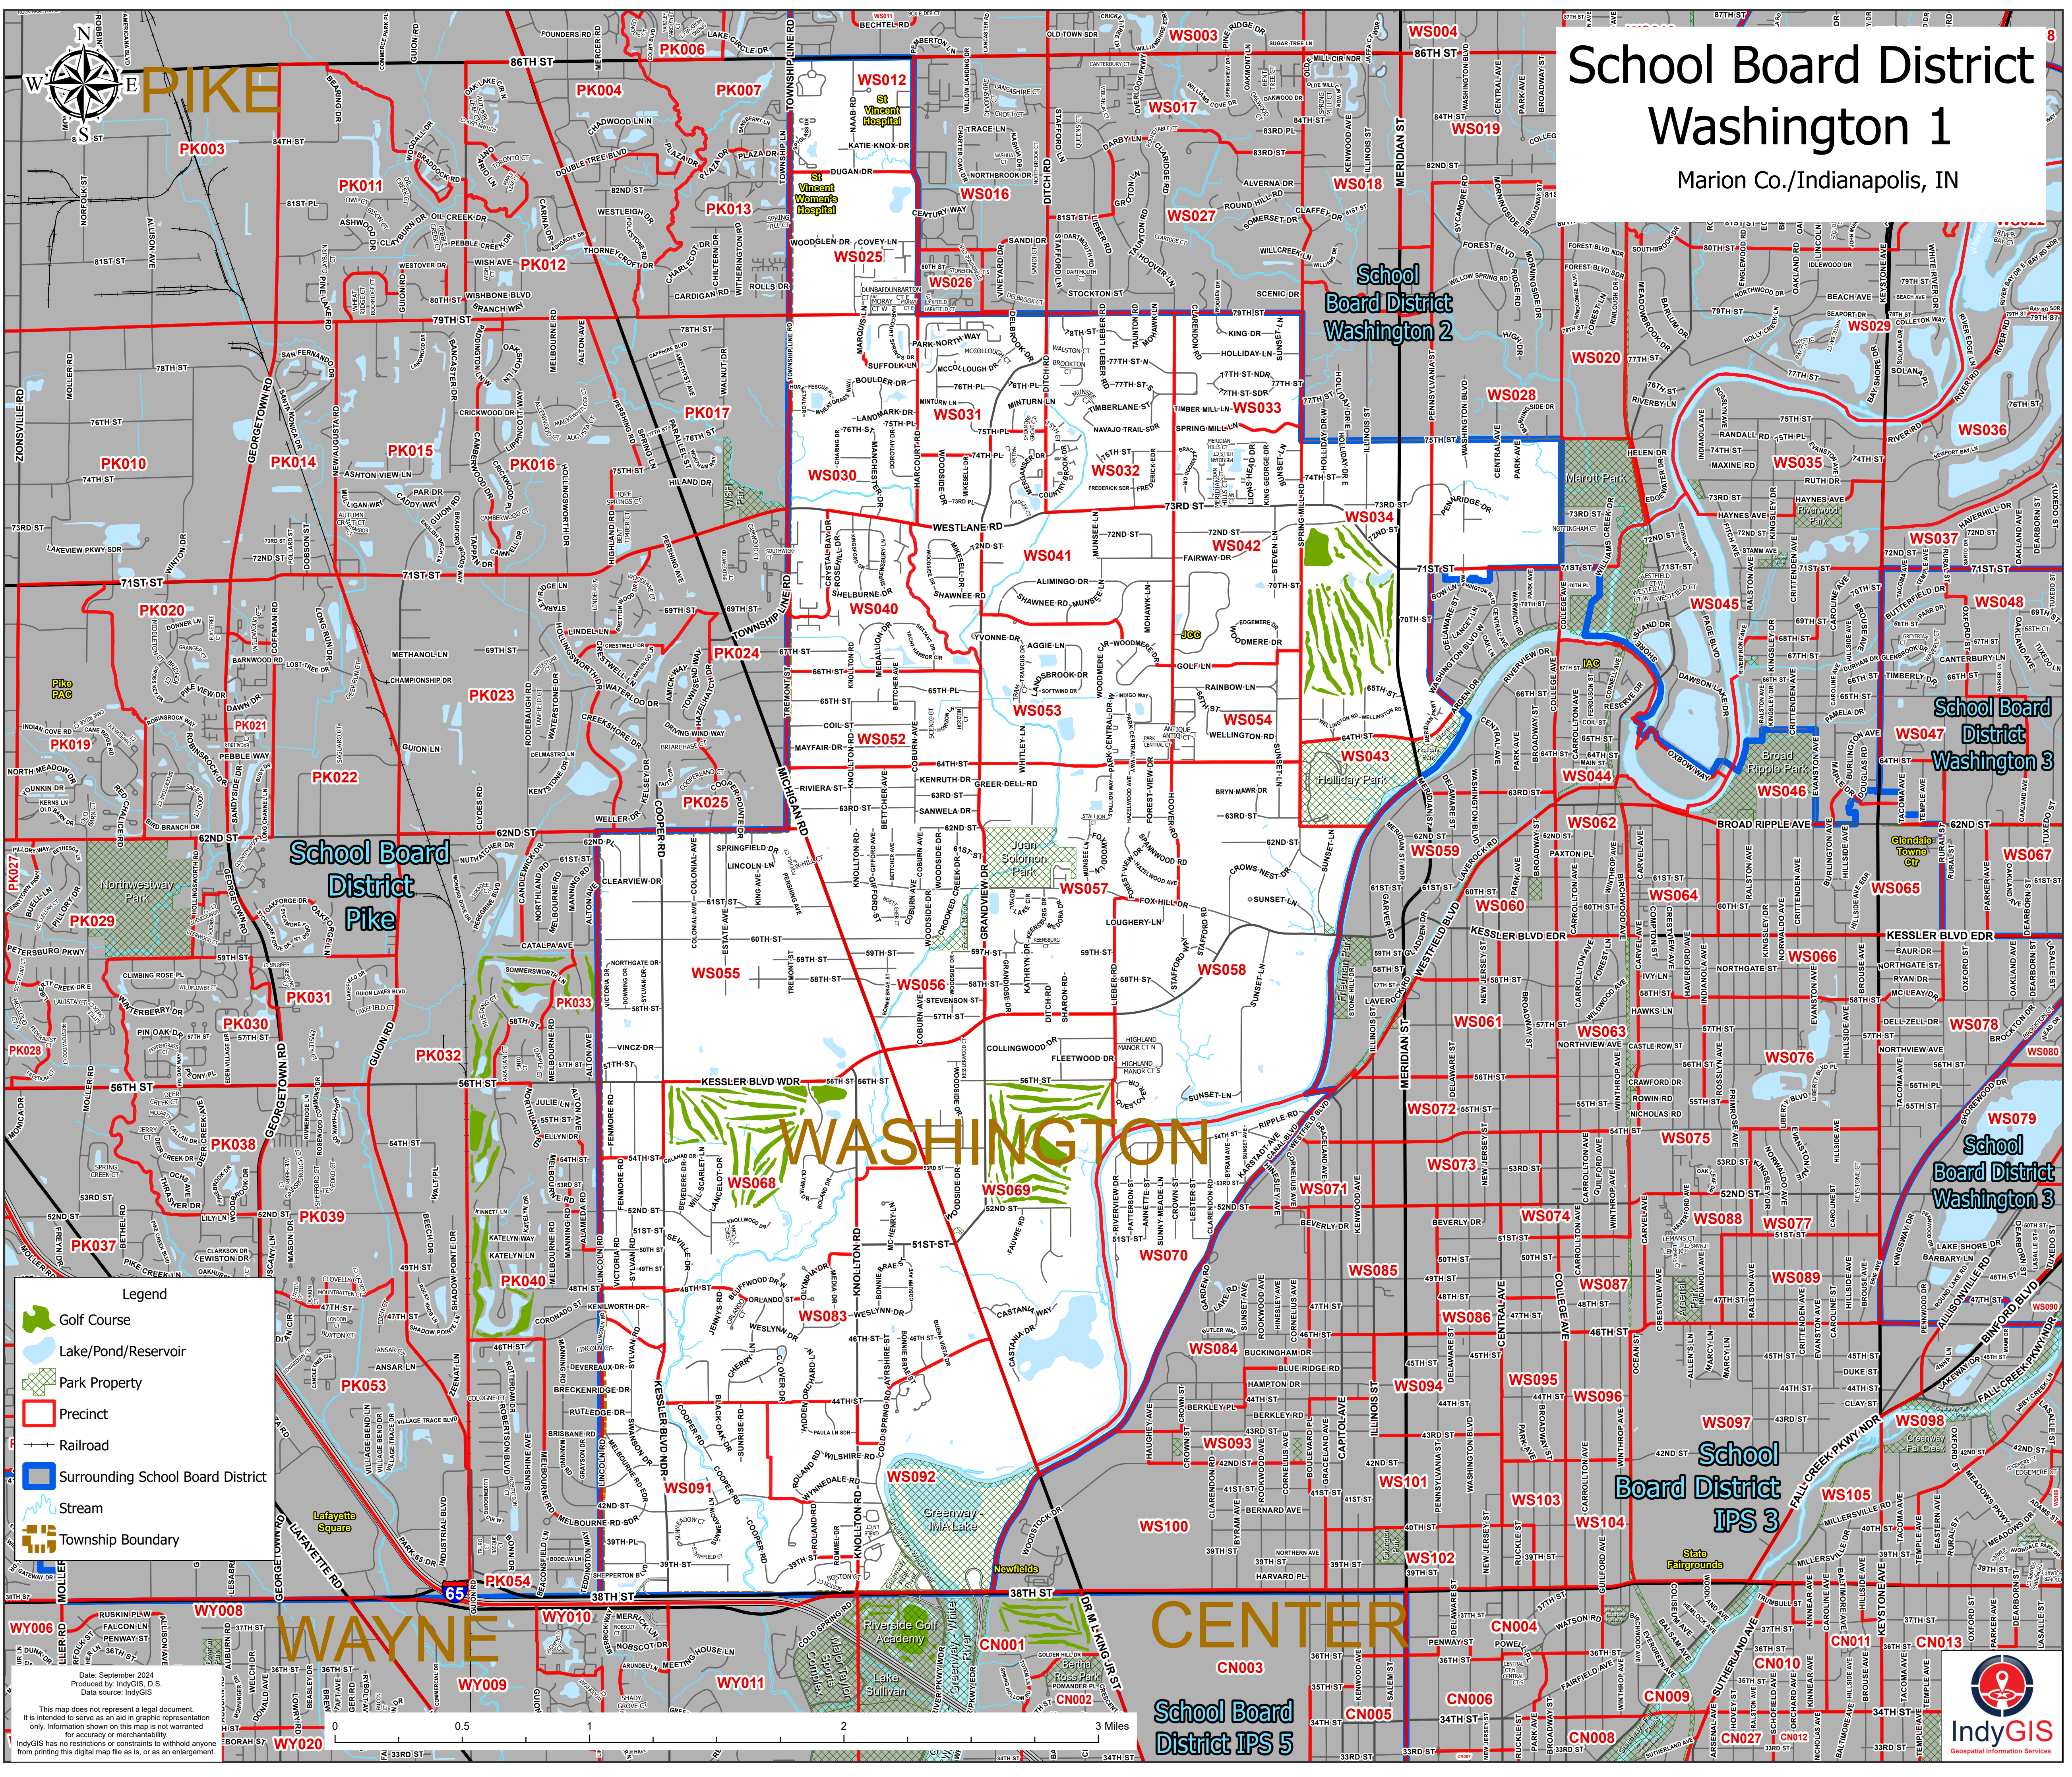

School Board District Washington 1

Marion Co./Indianapolis, IN

Legend

- Golf Course
- Lake/Pond/Reservoir
- Park Property
- Precinct
- Railroad
- Surrounding School Board District
- Stream
- Township Boundary

Date: September 2024
Produced by: IndyGIS, D.S.
Data source: IndyGIS

This map does not represent a legal document.
It is intended to serve as an aid in graphic representation
only. Information shown on this map is not warranted
for accuracy or merchantability.
IndyGIS has no restrictions or constraints to withhold anyone
from printing this digital map file as is, or as an enlargement.