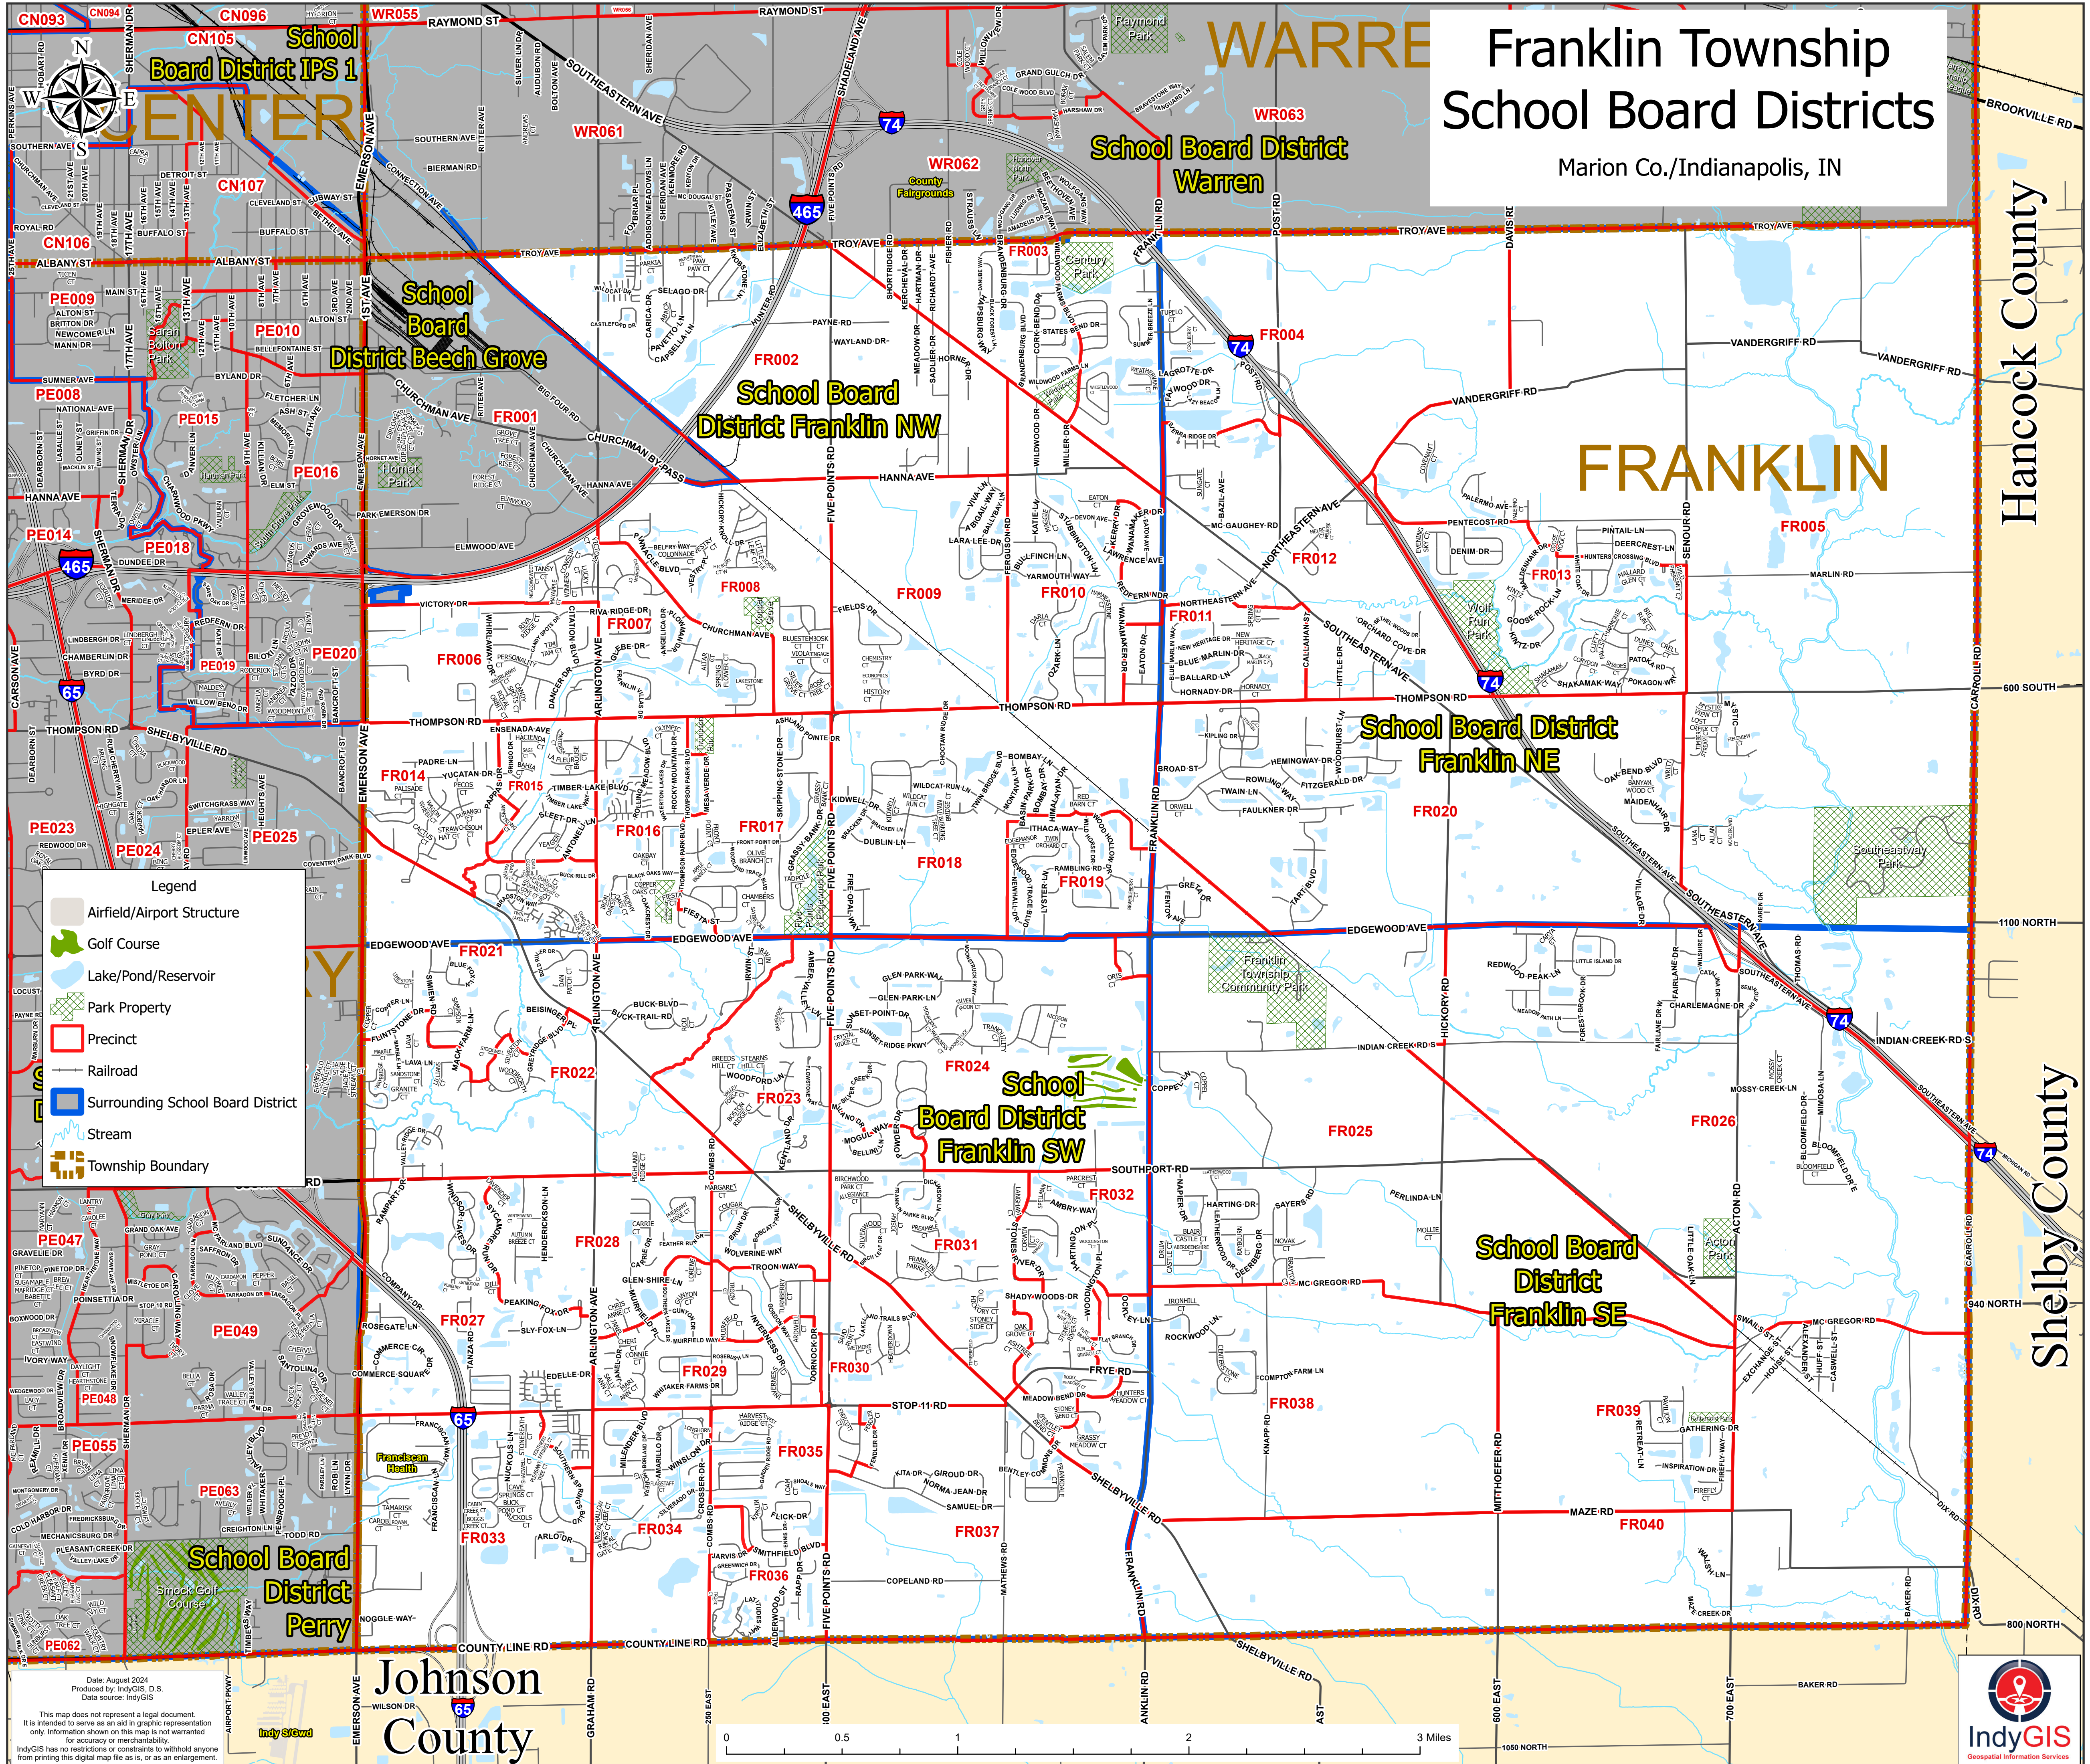

Franklin Township School Board Districts

Marion Co./Indianapolis, IN

Legend

- Airfield/Airport Structure
- Golf Course
- Lake/Pond/Reservoir
- Park Property
- Precinct
- Railroad
- Surrounding School Board District
- Stream
- Township Boundary

Johnson County

Hancock County

Shelby County