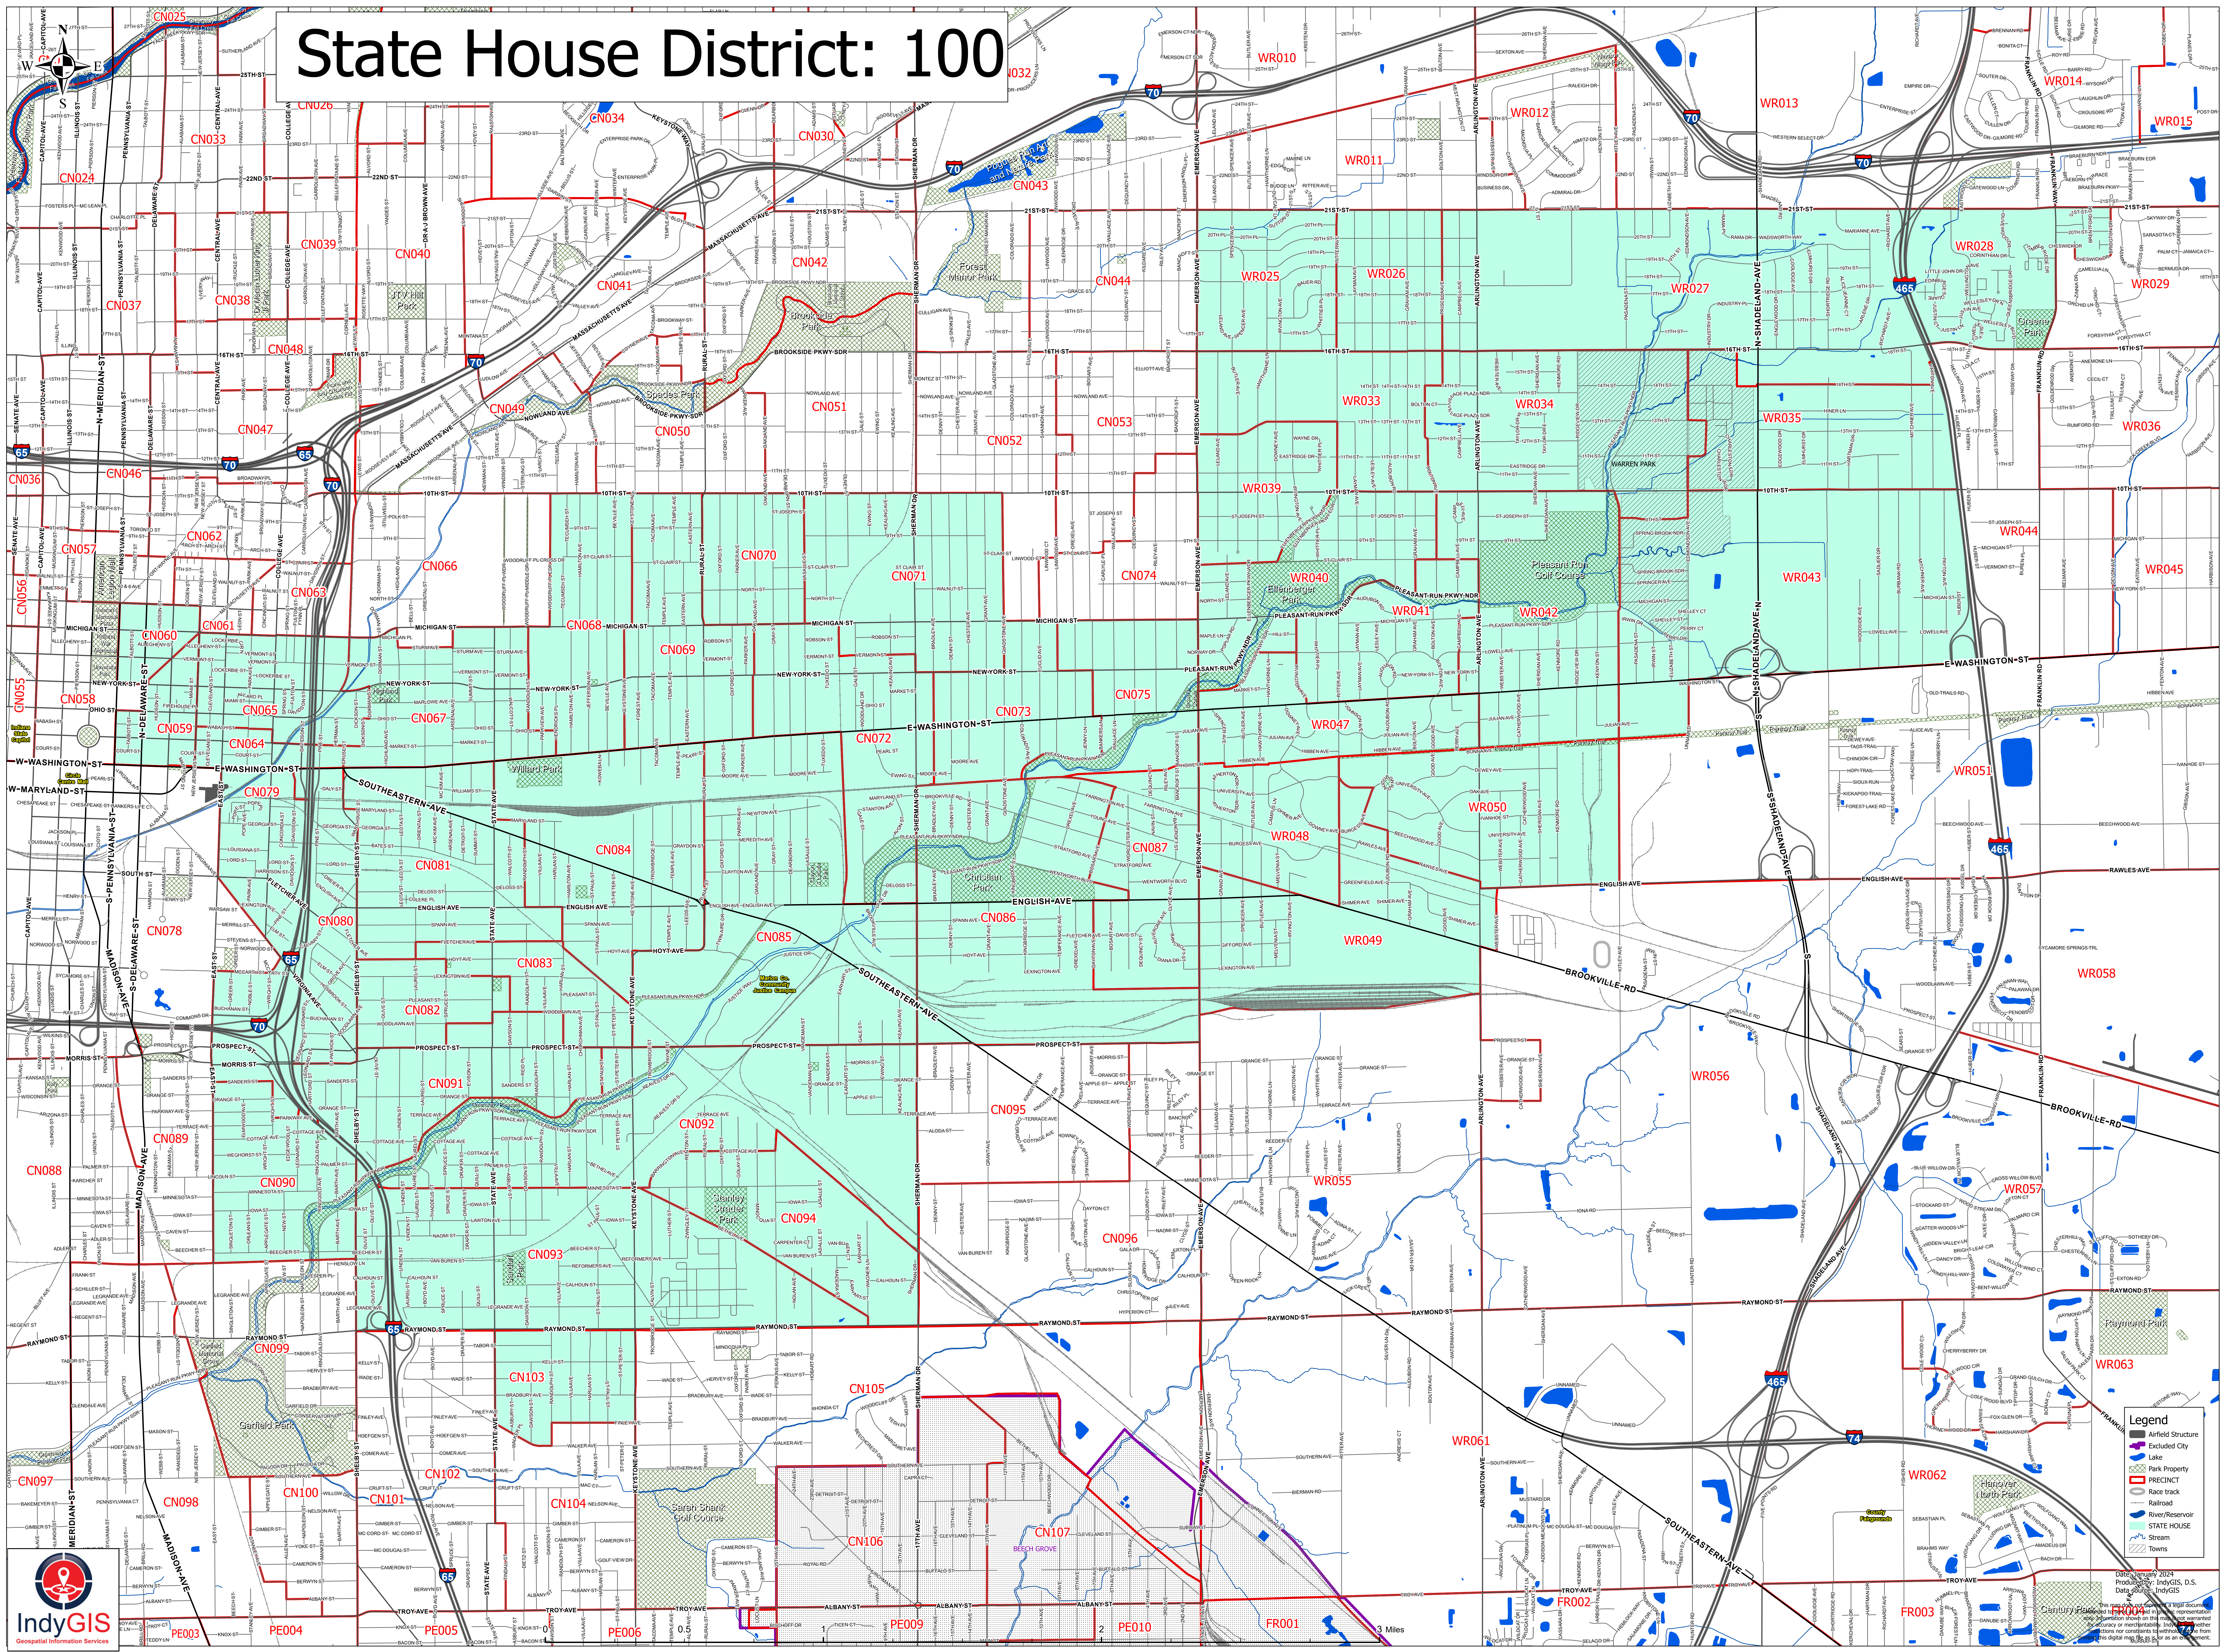

State House District: 100

Legend

- Airfield Structure
- Excluded City
- Lake
- Park Property
- Precinct
- Race track
- Railroad
- Road/Highway
- STATE HOUSE
- Stream
- Towns

Date: January 2024
Produced by: IndyGIS, D.S.
Data Source: IndyGIS