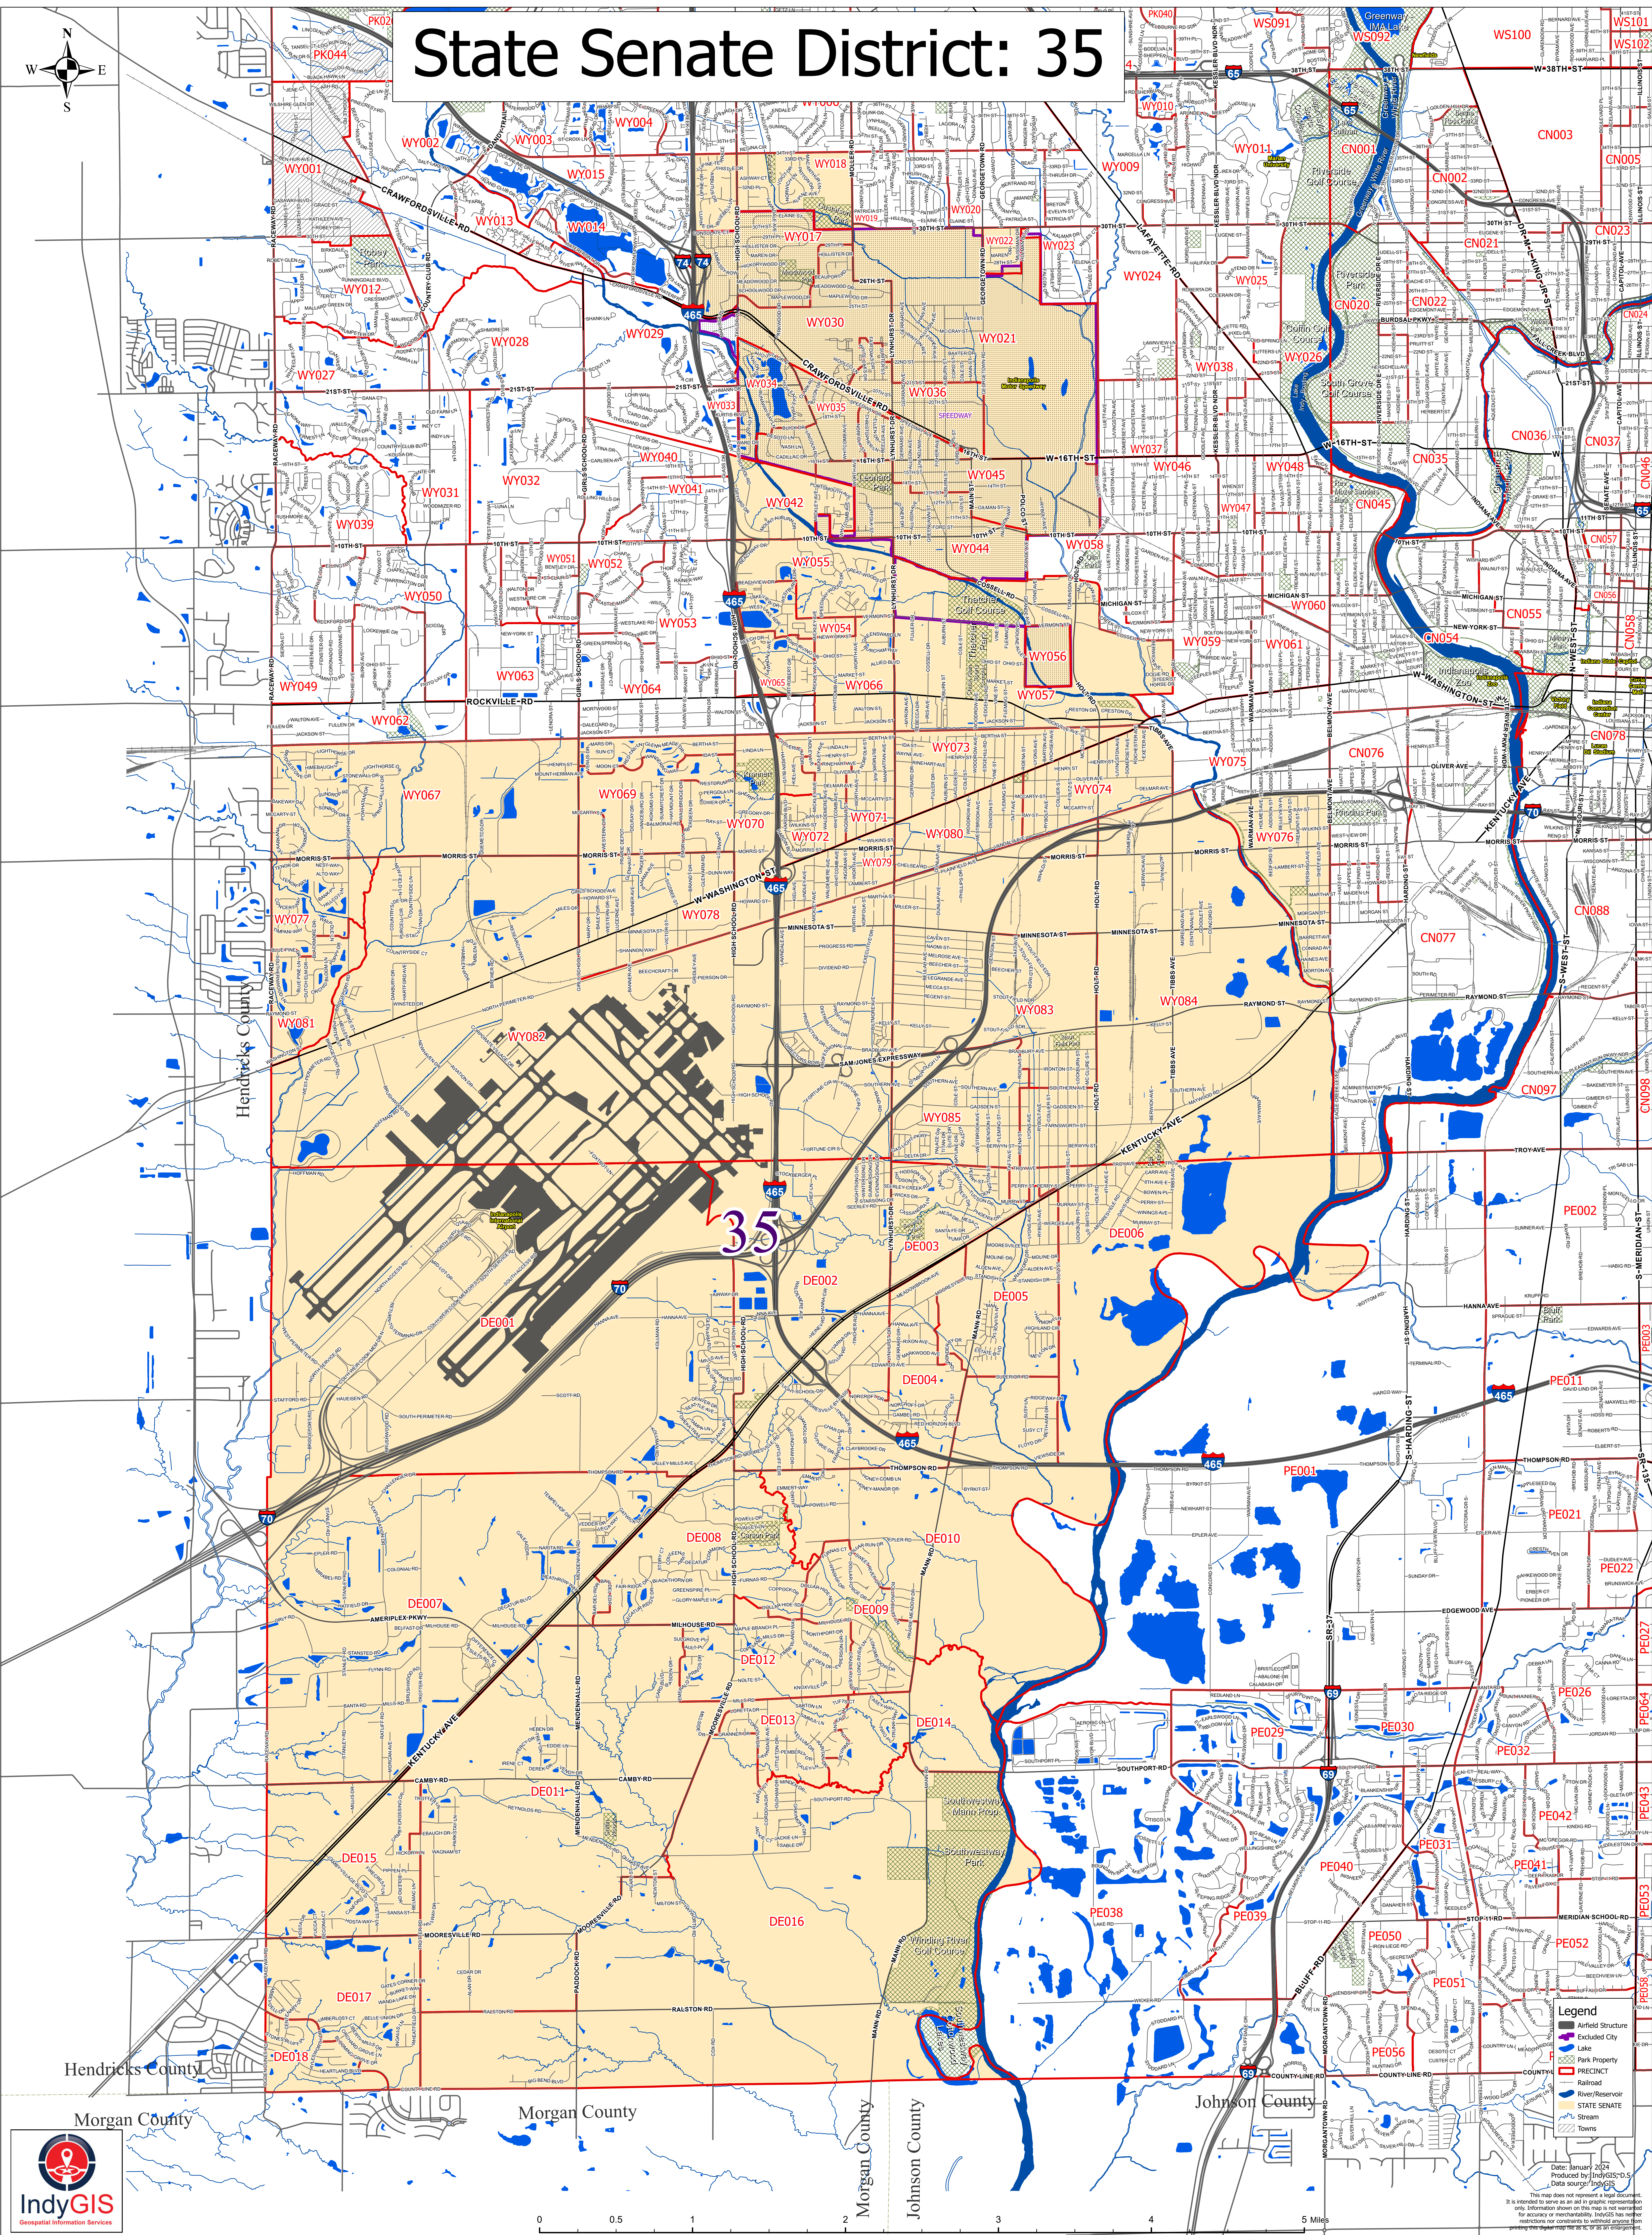

State Senate District: 35

Legend
Airfield Structure
Excluded City
Lake
Park Property
Precinct
Railroad
River/Reservoir
Stream
STATE SENATE
Towns

Morgan County

Morgan County

Morgan County

Johnson County

Johnson County