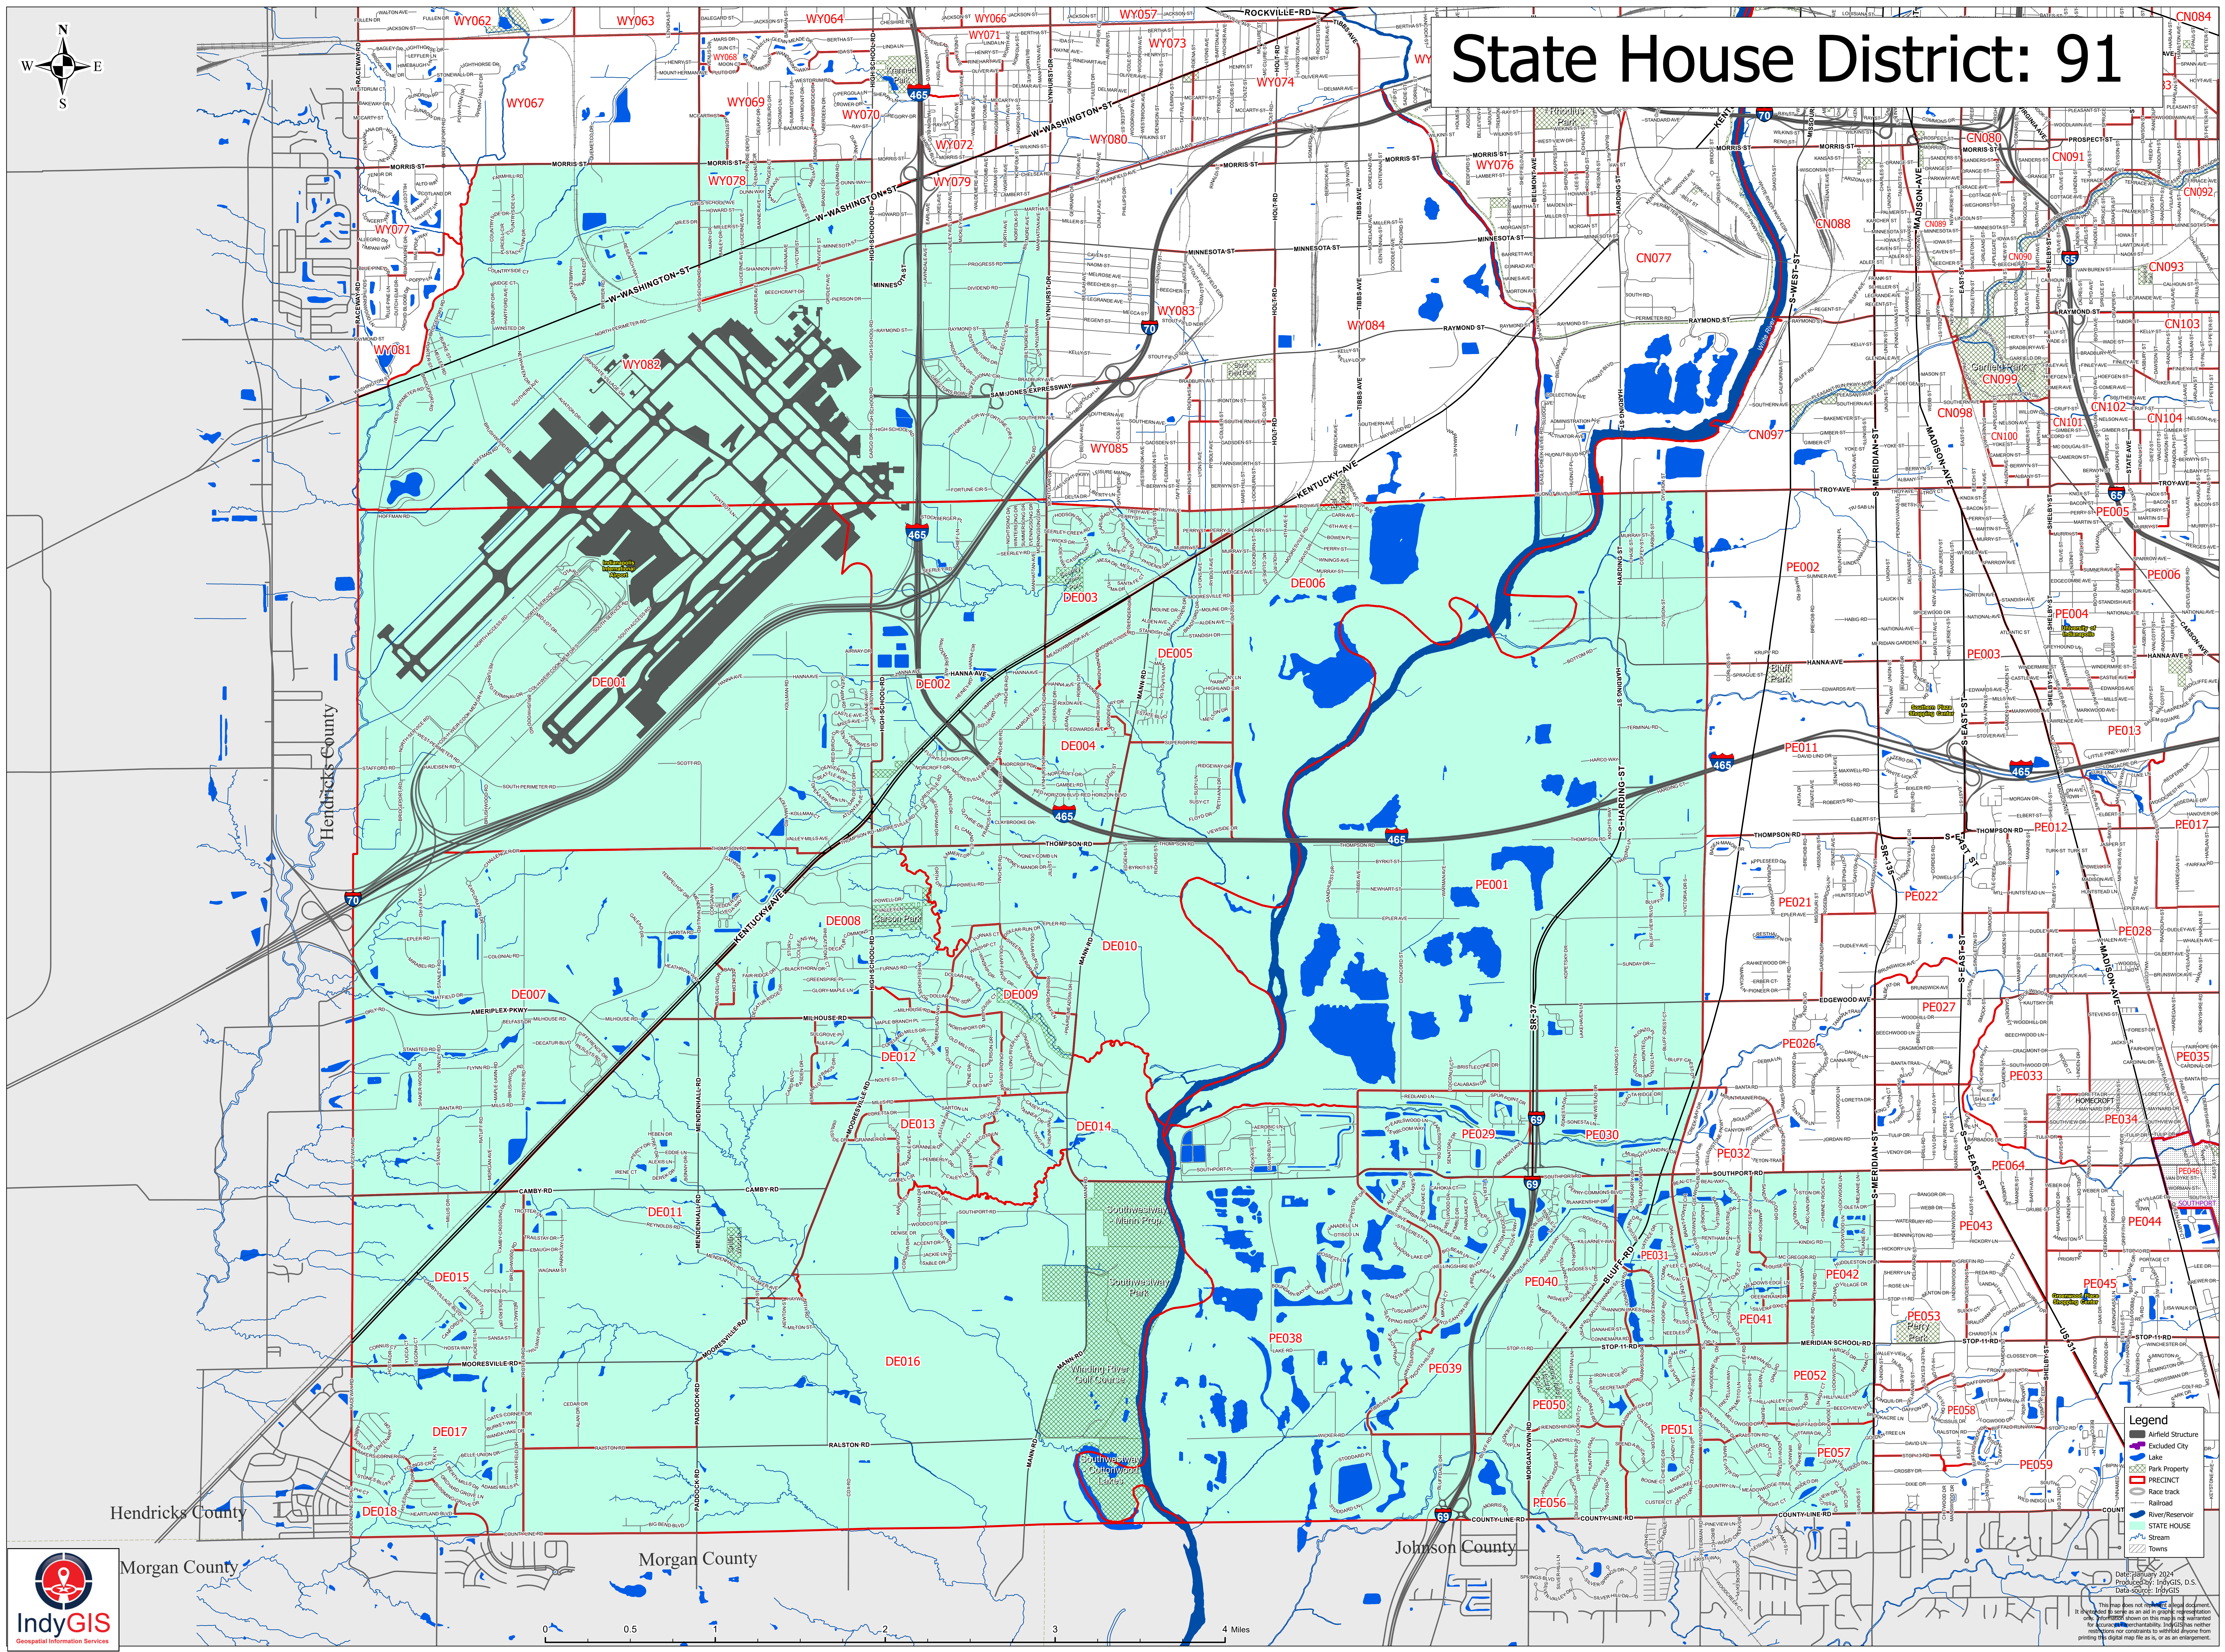

State House District: 91

- Legend
- Airfield Structure
- Excluded City
- Lake
- Park Property
- PRECINCT
- Race track
- Railroad
- Road/Expressway
- STATE HOUSE
- Stream
- Towns

Morgan County

Morgan County

Johnson County