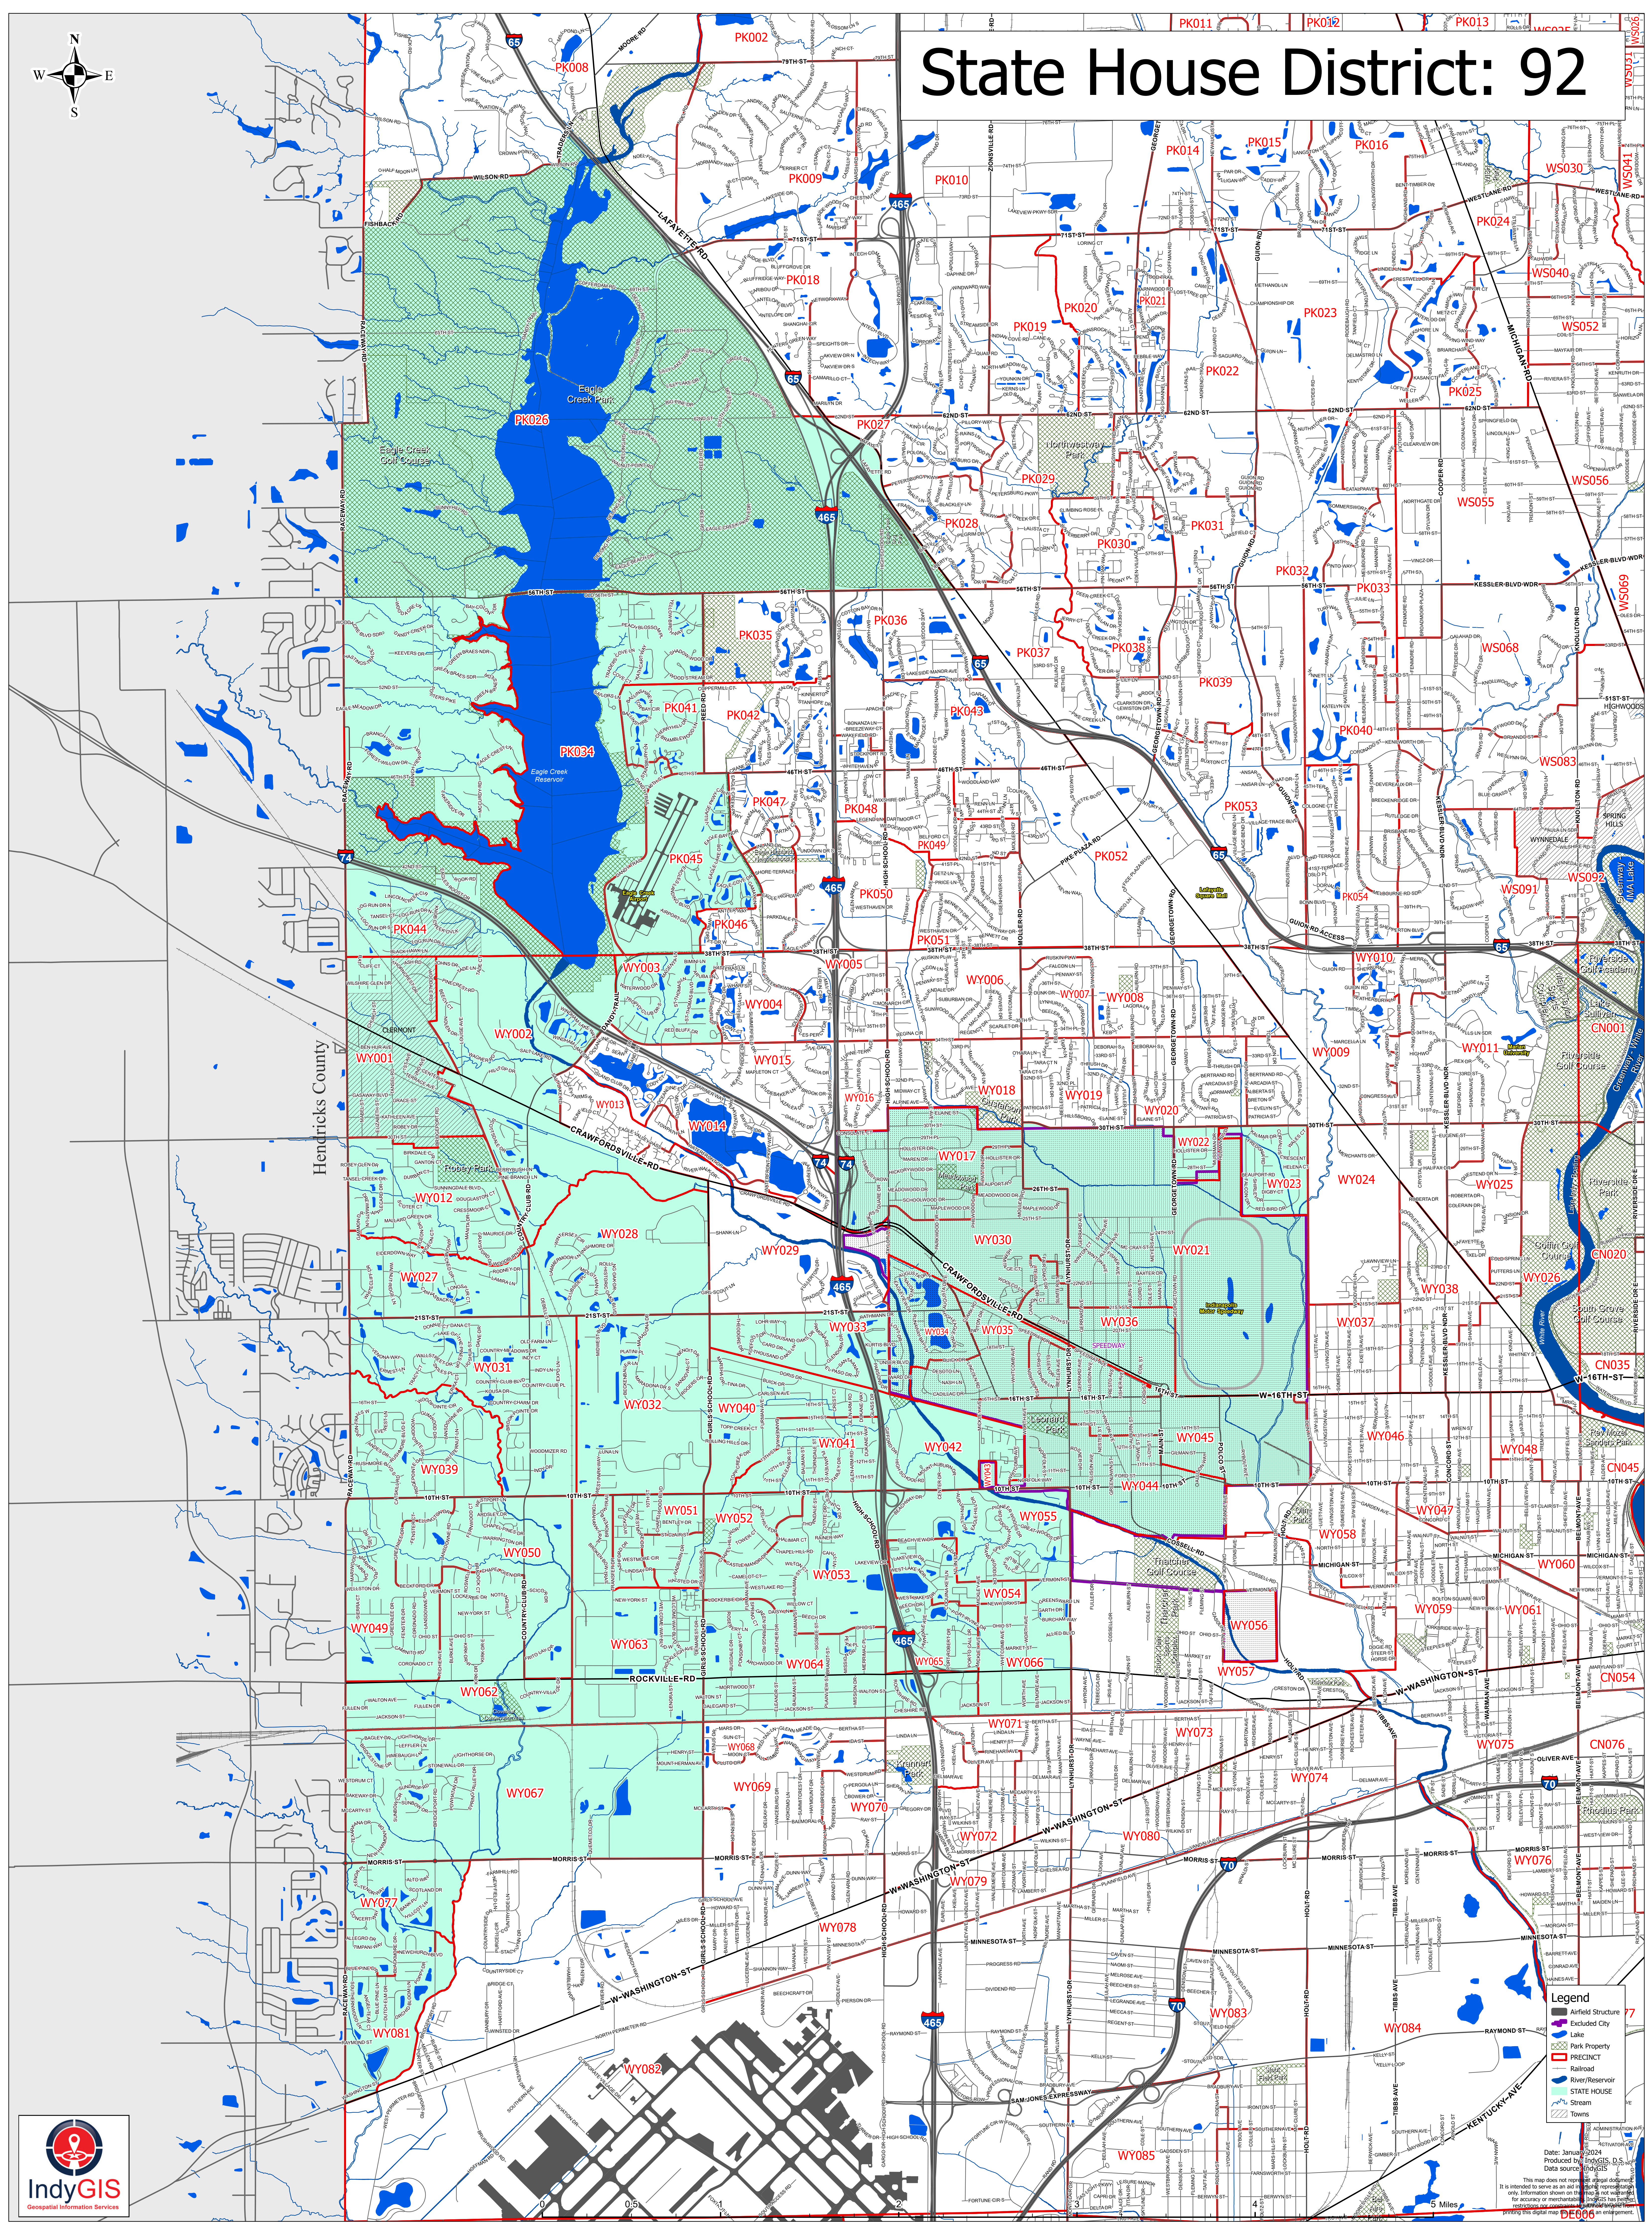

State House District: 92