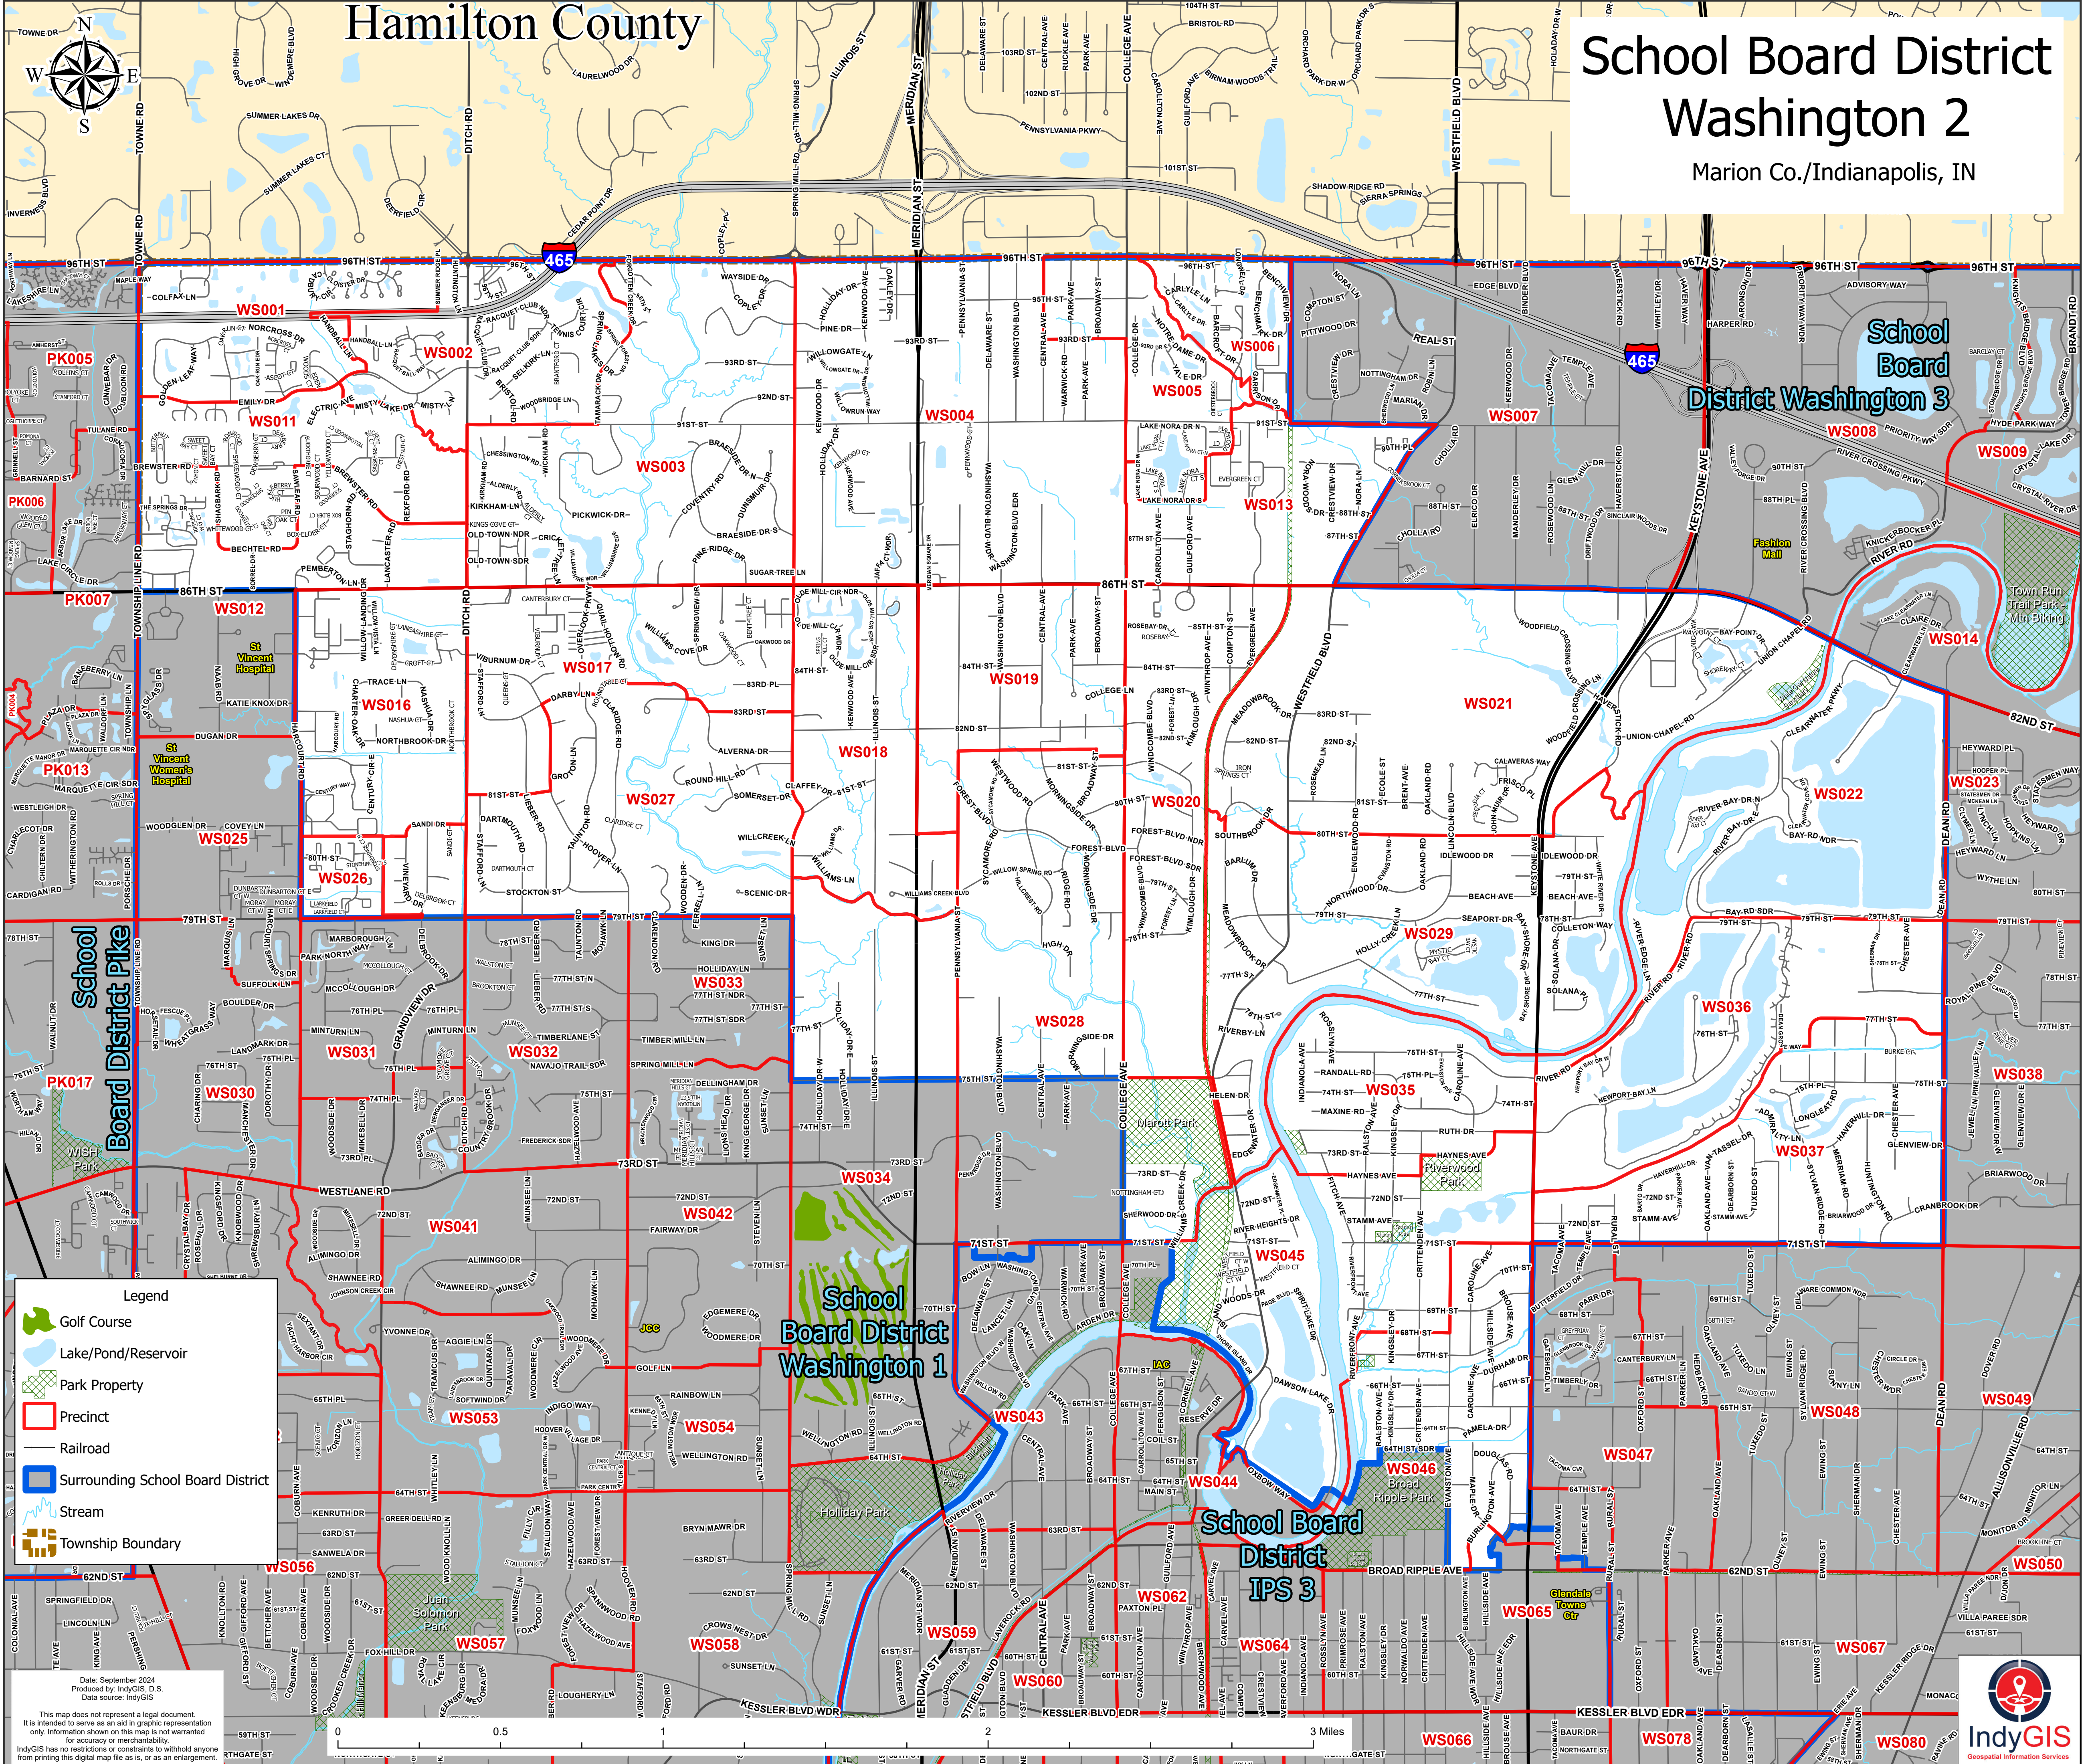

Hamilton County

School Board District Washington 2

Marion Co./Indianapolis, IN

Legend

- Golf Course
- Lake/Pond/Reservoir
- Park Property
- Precinct
- Railroad
- Surrounding School Board District
- Stream
- Township Boundary