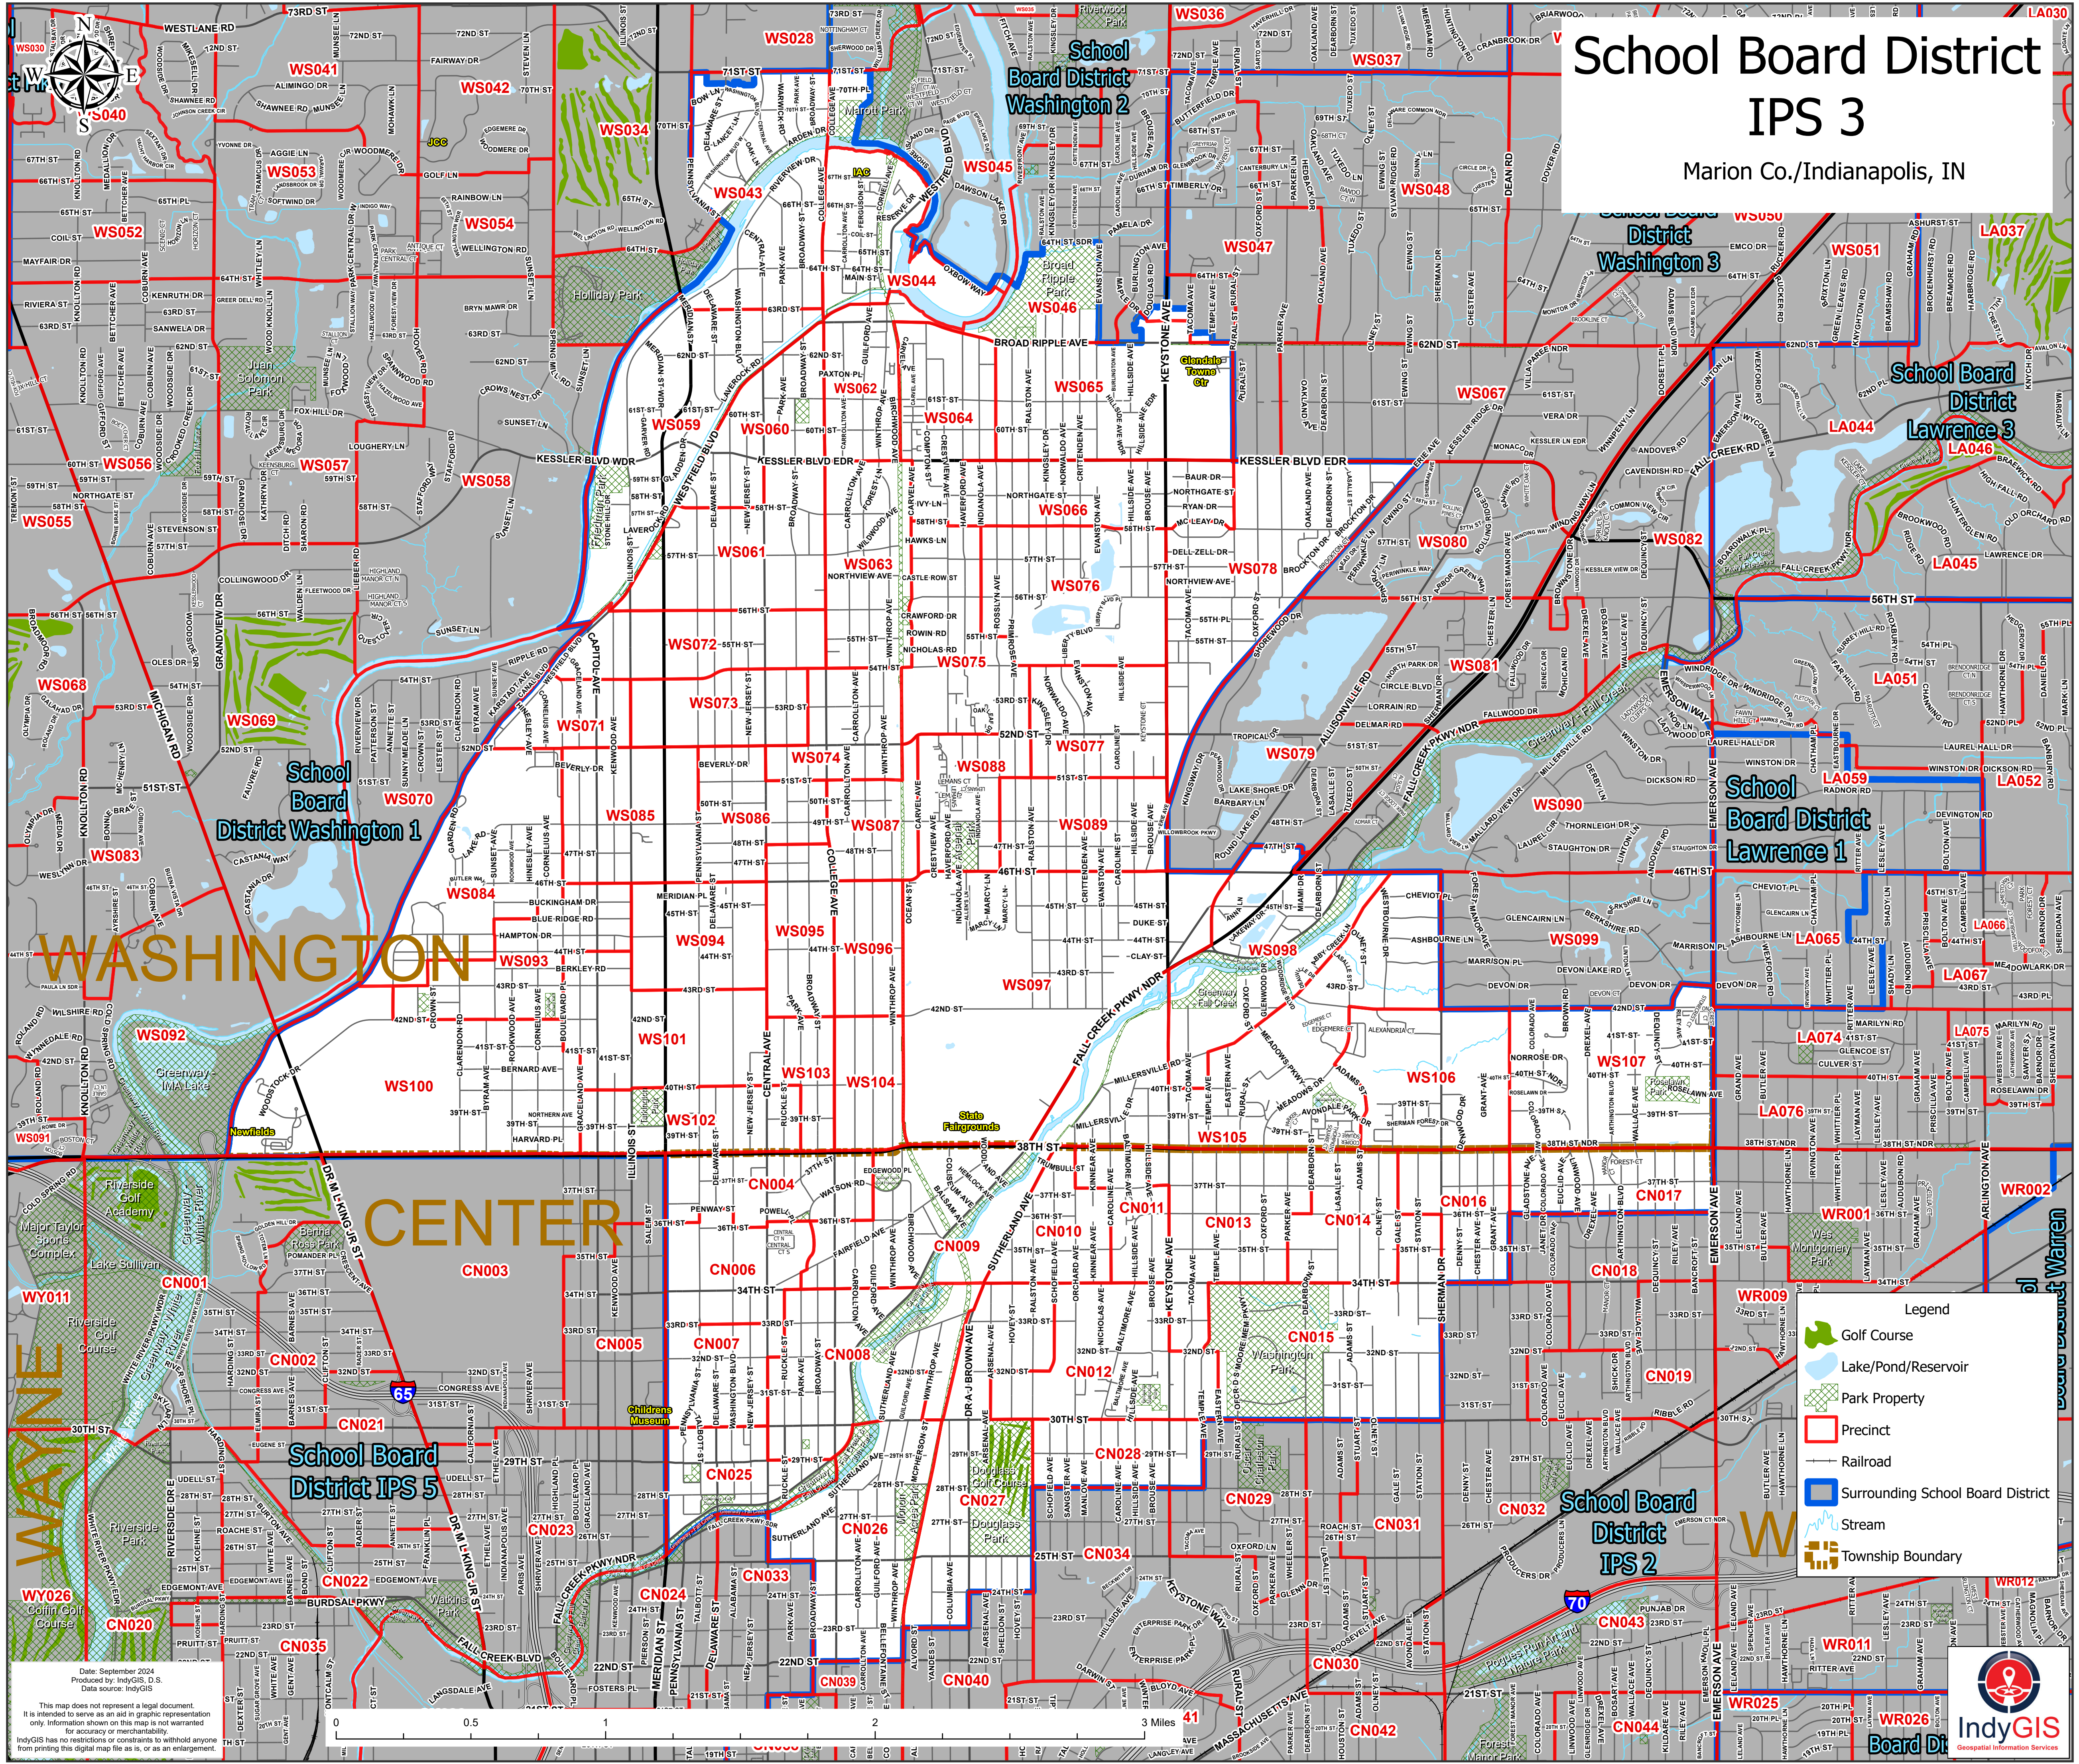

School Board District IPS 3

Marion Co./Indianapolis, IN