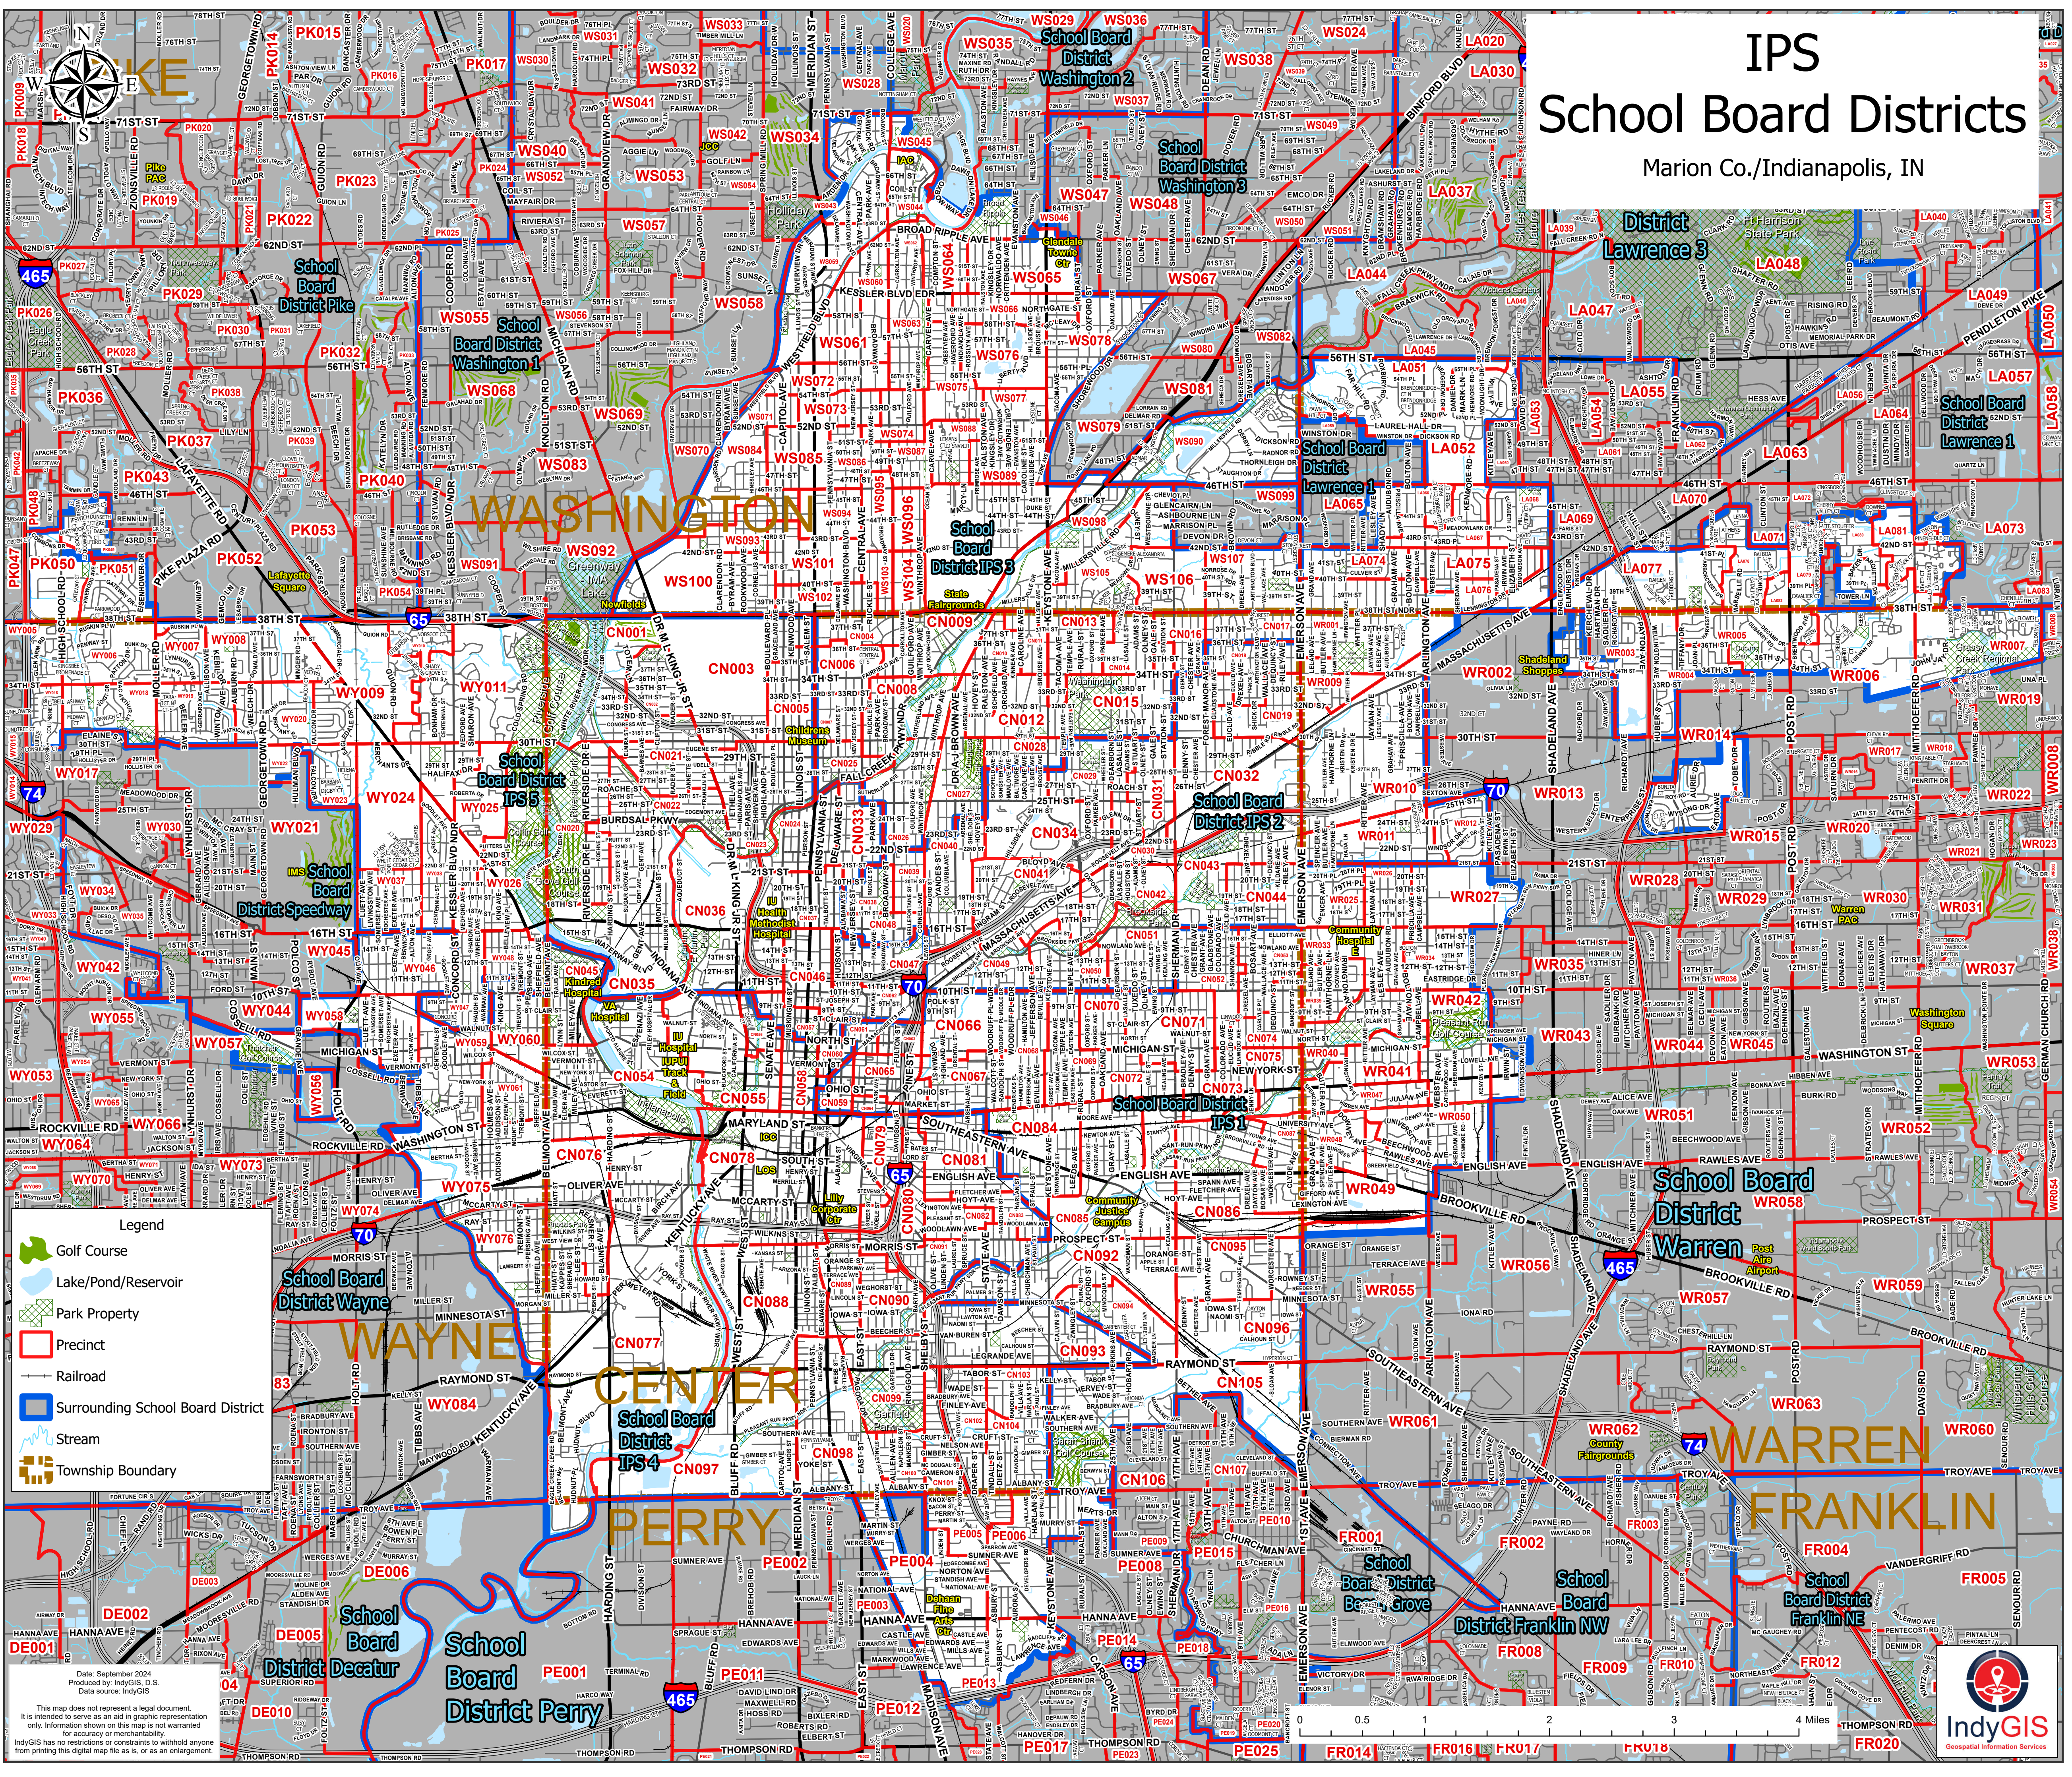

IPS School Board Districts

Marion Co./Indianapolis, IN

- Legend**
- Golf Course
 - Lake/Pond/Reservoir
 - Park Property
 - Precinct
 - Railroad
 - Surrounding School Board District
 - Stream
 - Township Boundary

Date: September 2024
Produced by: IndyGIS, D.S.
Data source: IndyGIS

This map does not represent a legal document. It is intended to serve as an aid in graphic representation only. Information shown on this map is not warranted for accuracy or merchantability. IndyGIS has no restrictions or constraints to withhold anyone from printing this digital map file as is, or as an enlargement.