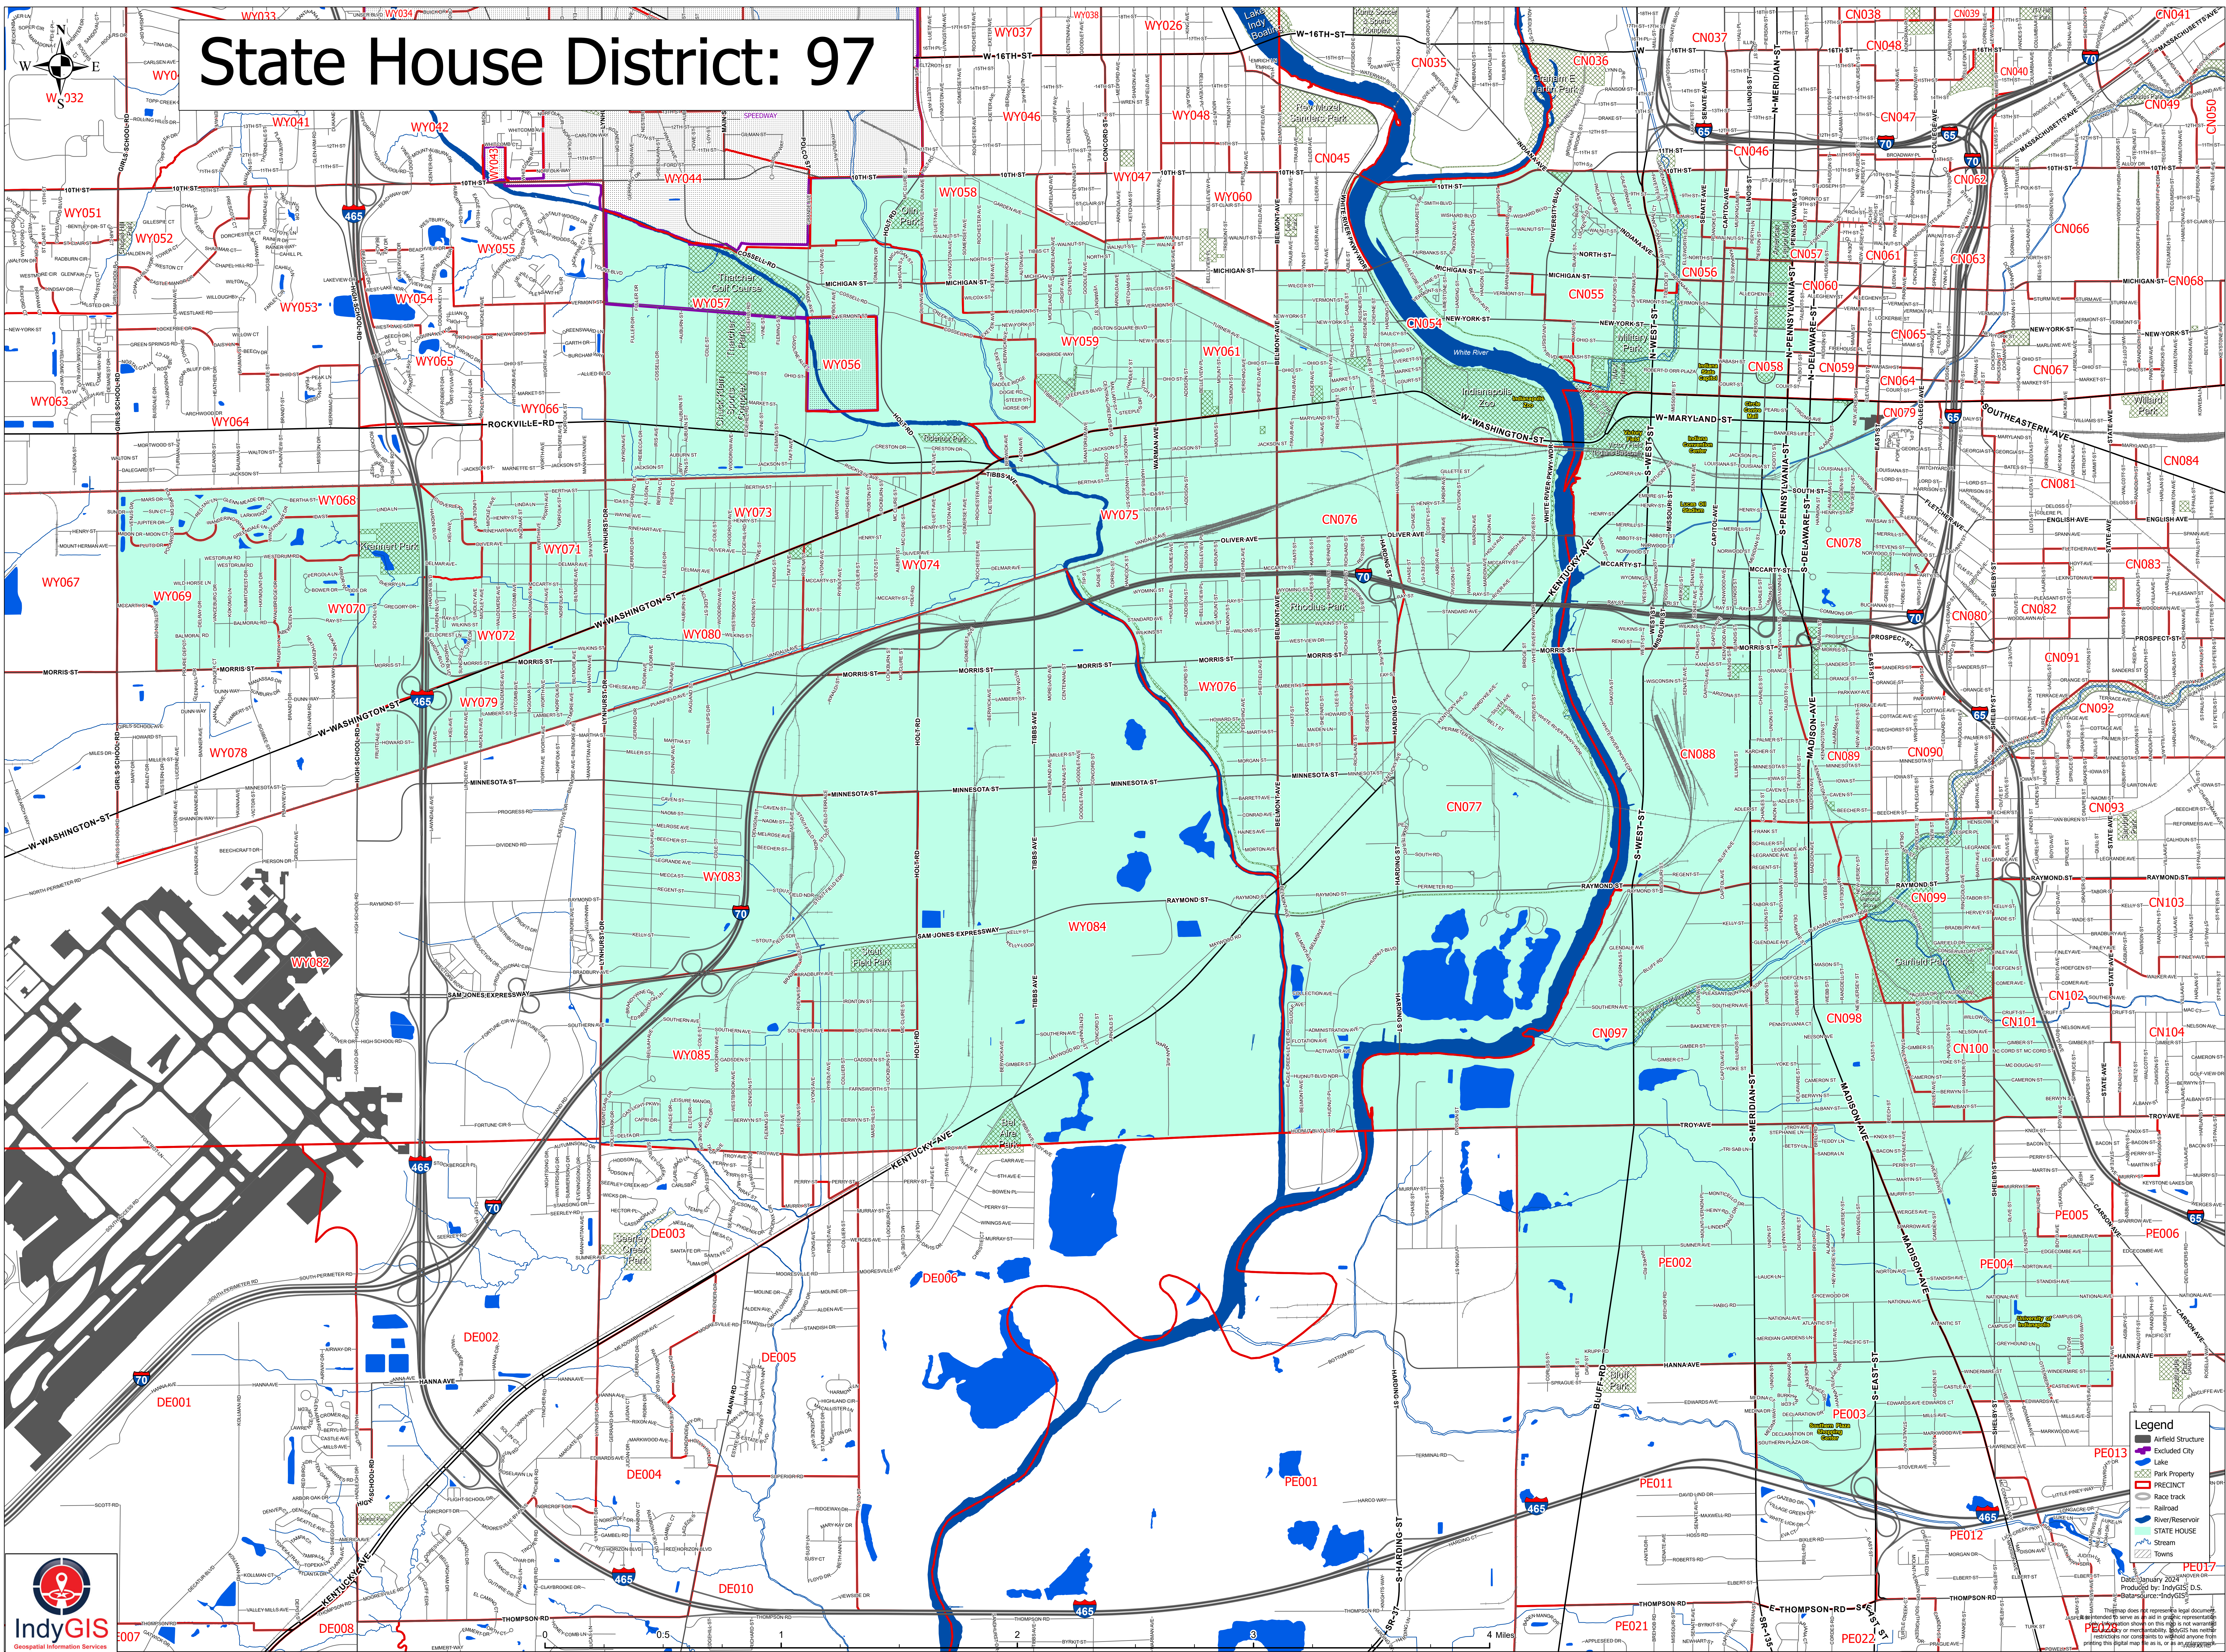

State House District: 97