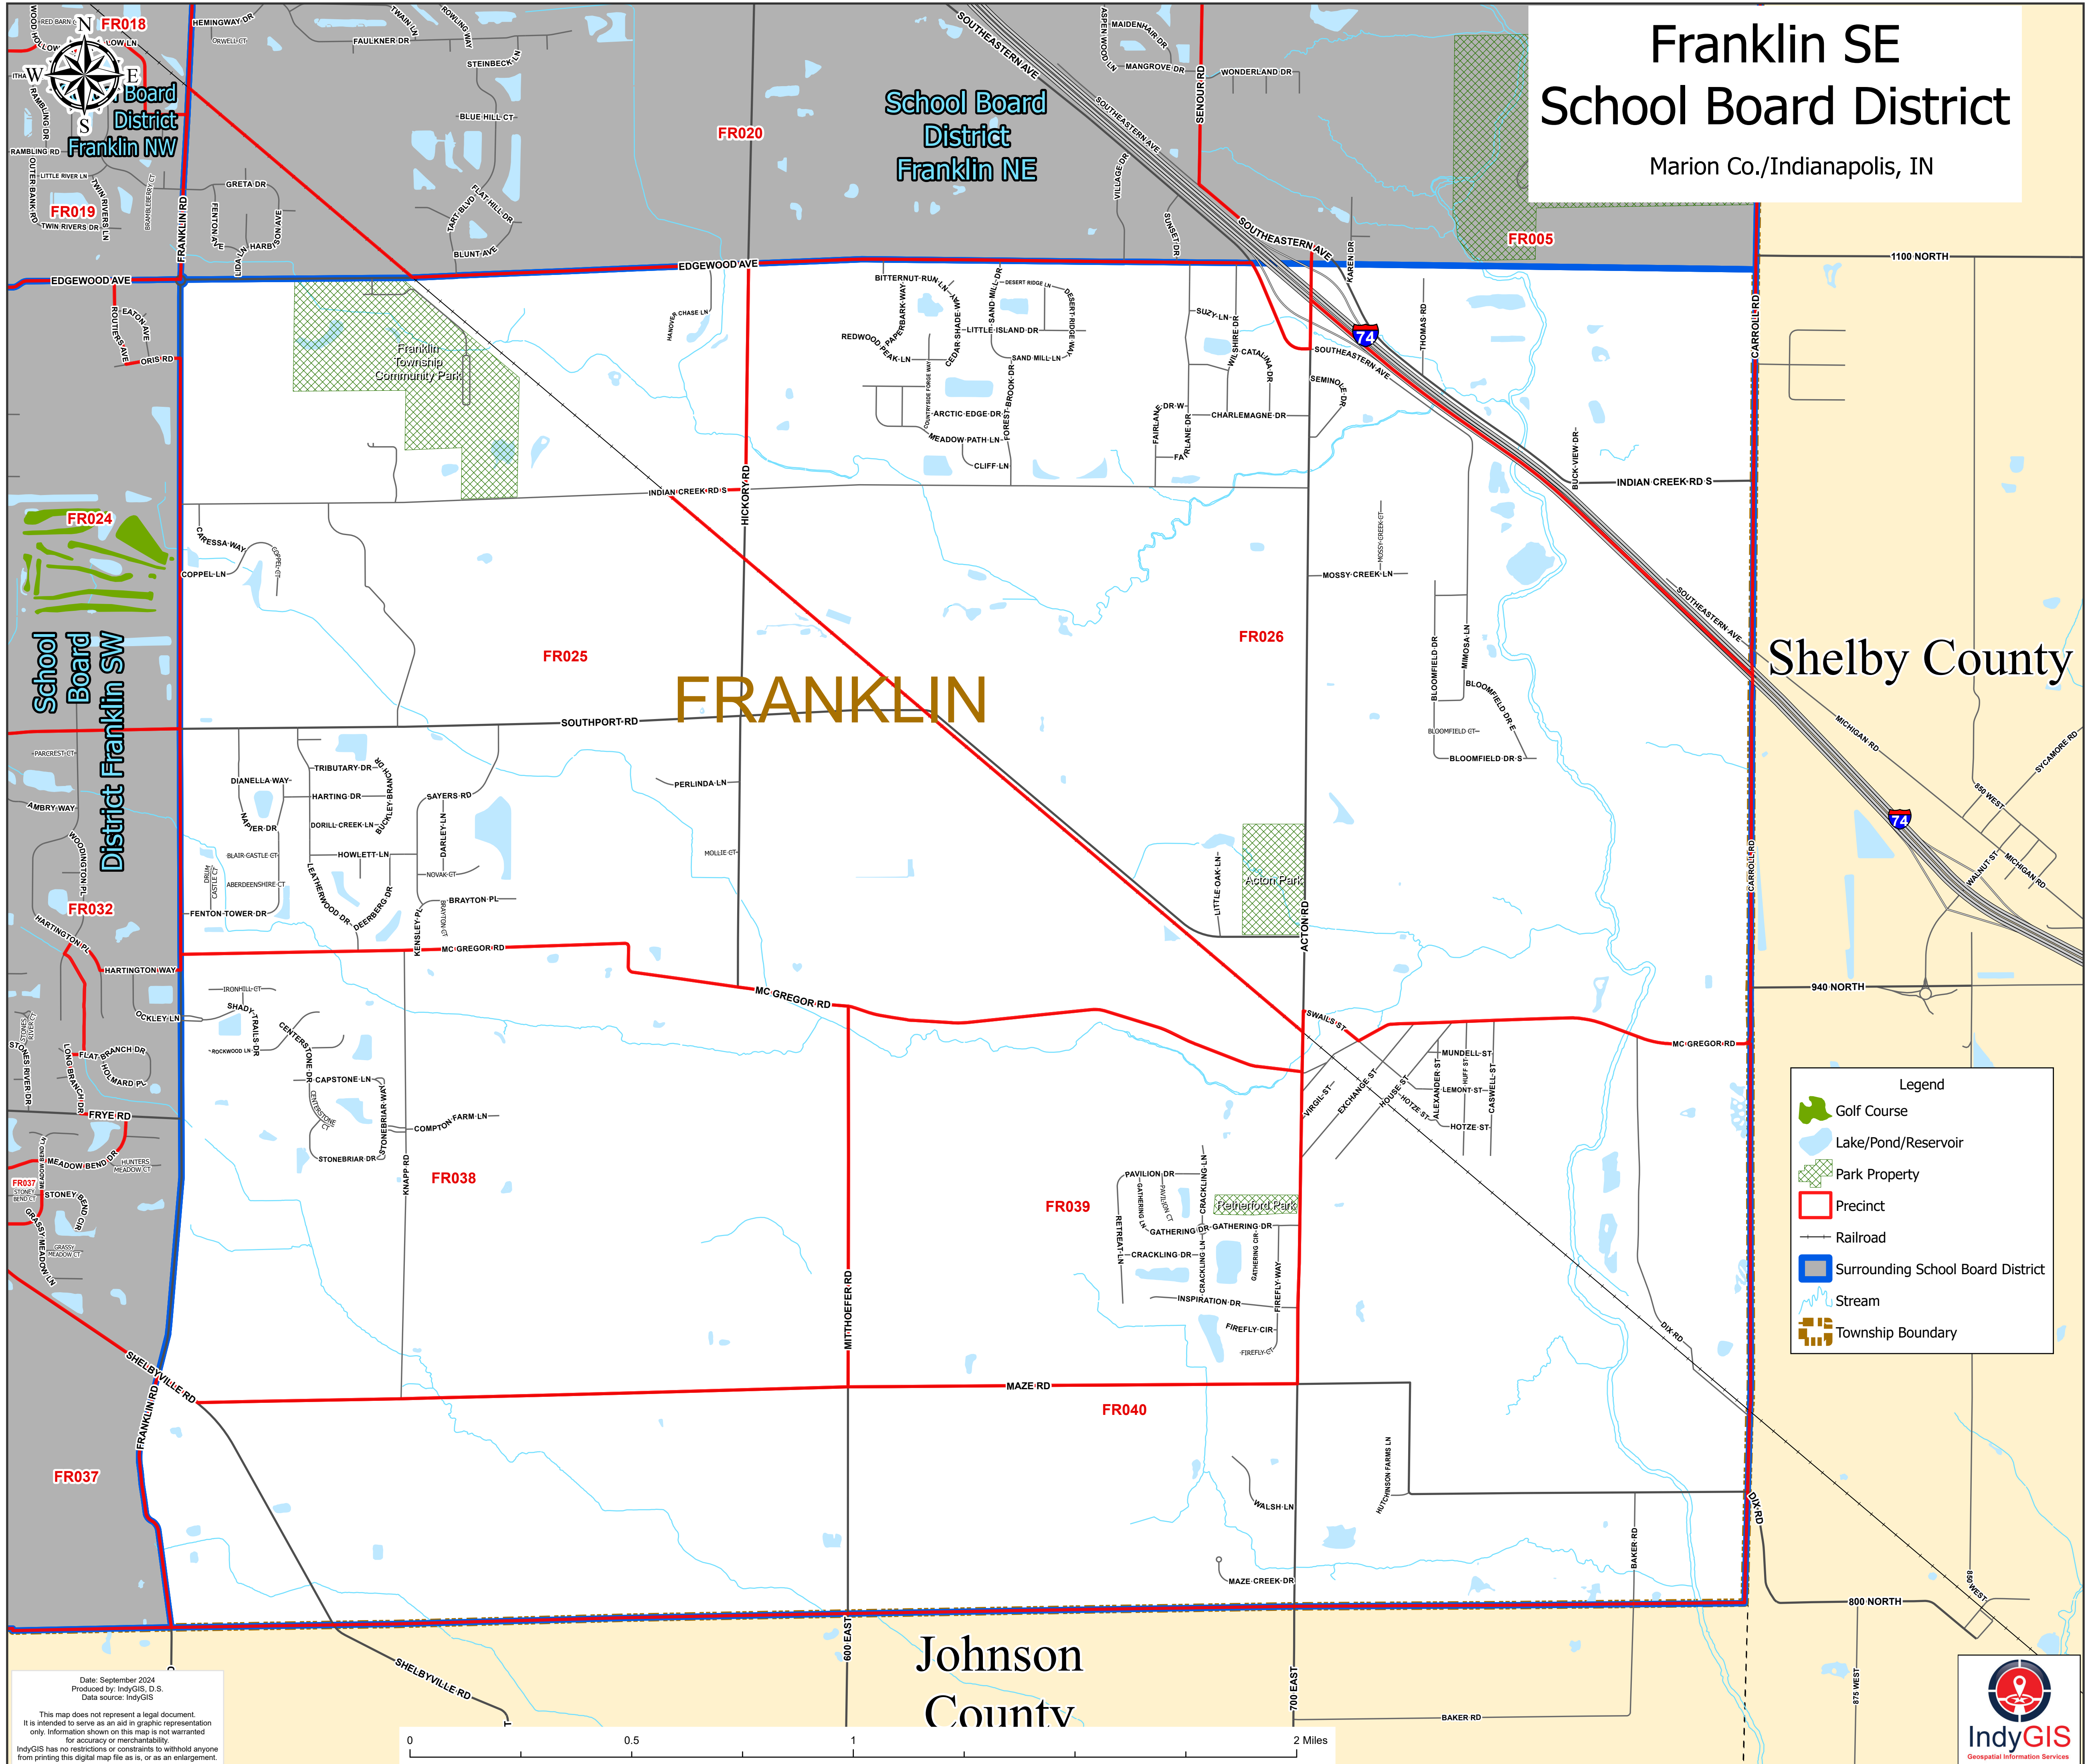

Franklin SE School Board District

Marion Co./Indianapolis, IN

School Board District Franklin NE

FRANKLIN

Shelby County

Johnson County

Legend

- Golf Course
- Lake/Pond/Reservoir
- Park Property
- Precinct
- Railroad
- Surrounding School Board District
- Stream
- Township Boundary