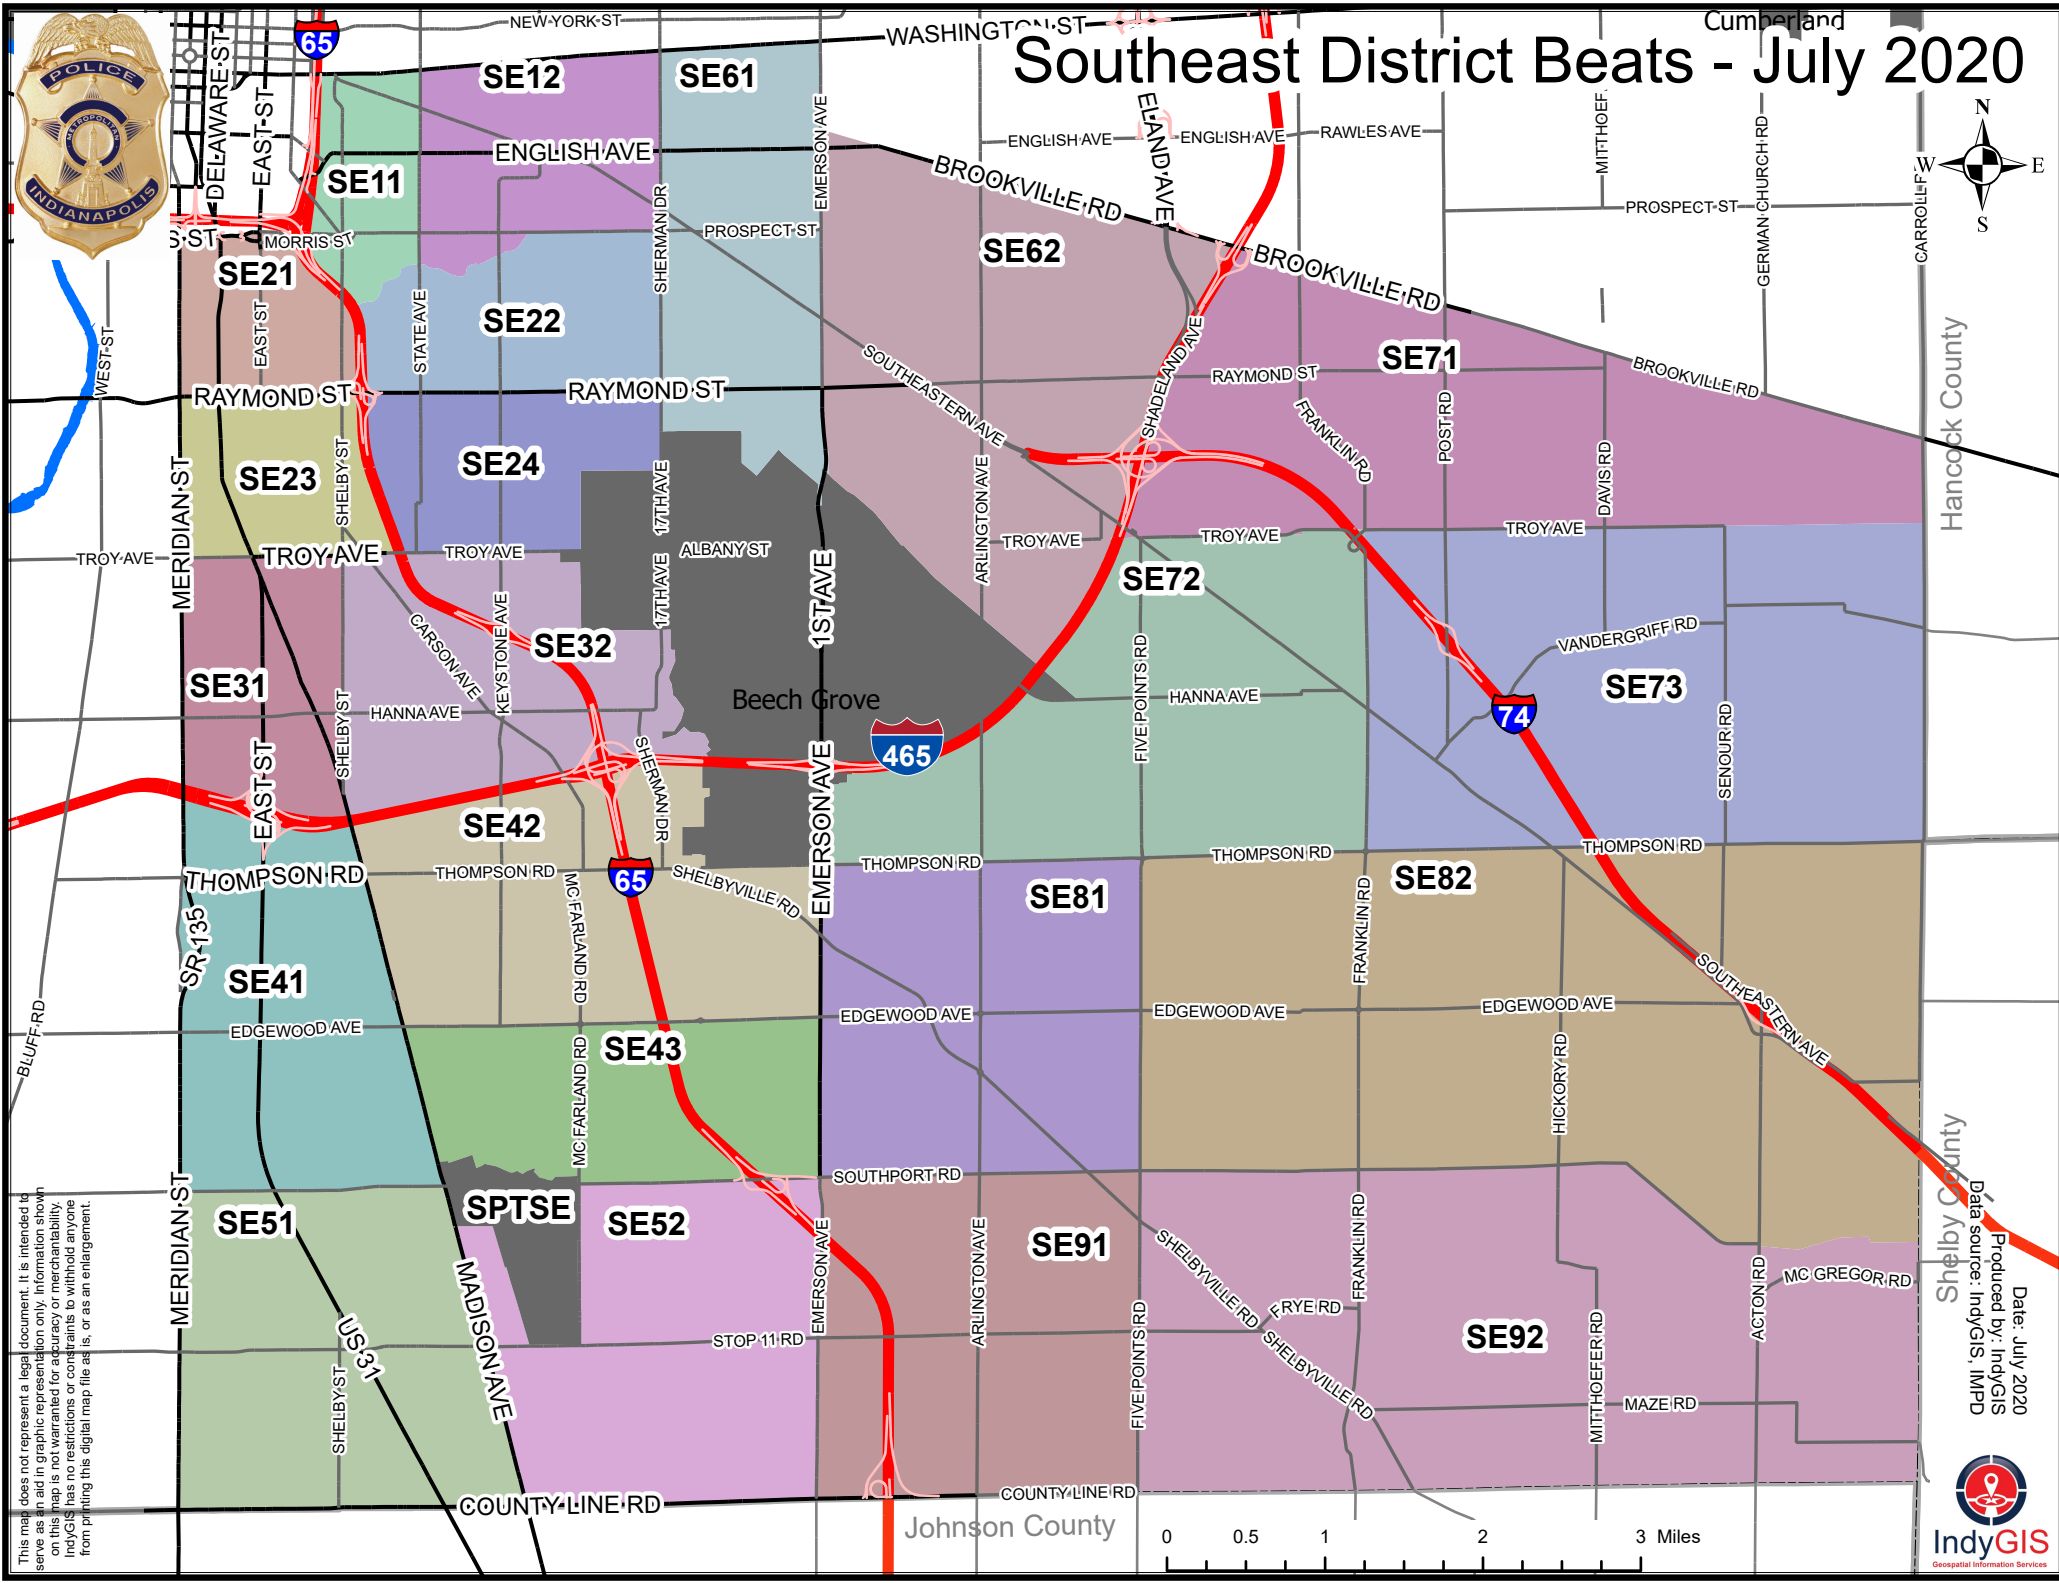

Southeast District Beats - July 2020

Shelby County
Produced by: IndyGIS
Data source: IndyGIS, IMPD
Date: July 2020

0 0.5 1 2 3 Miles