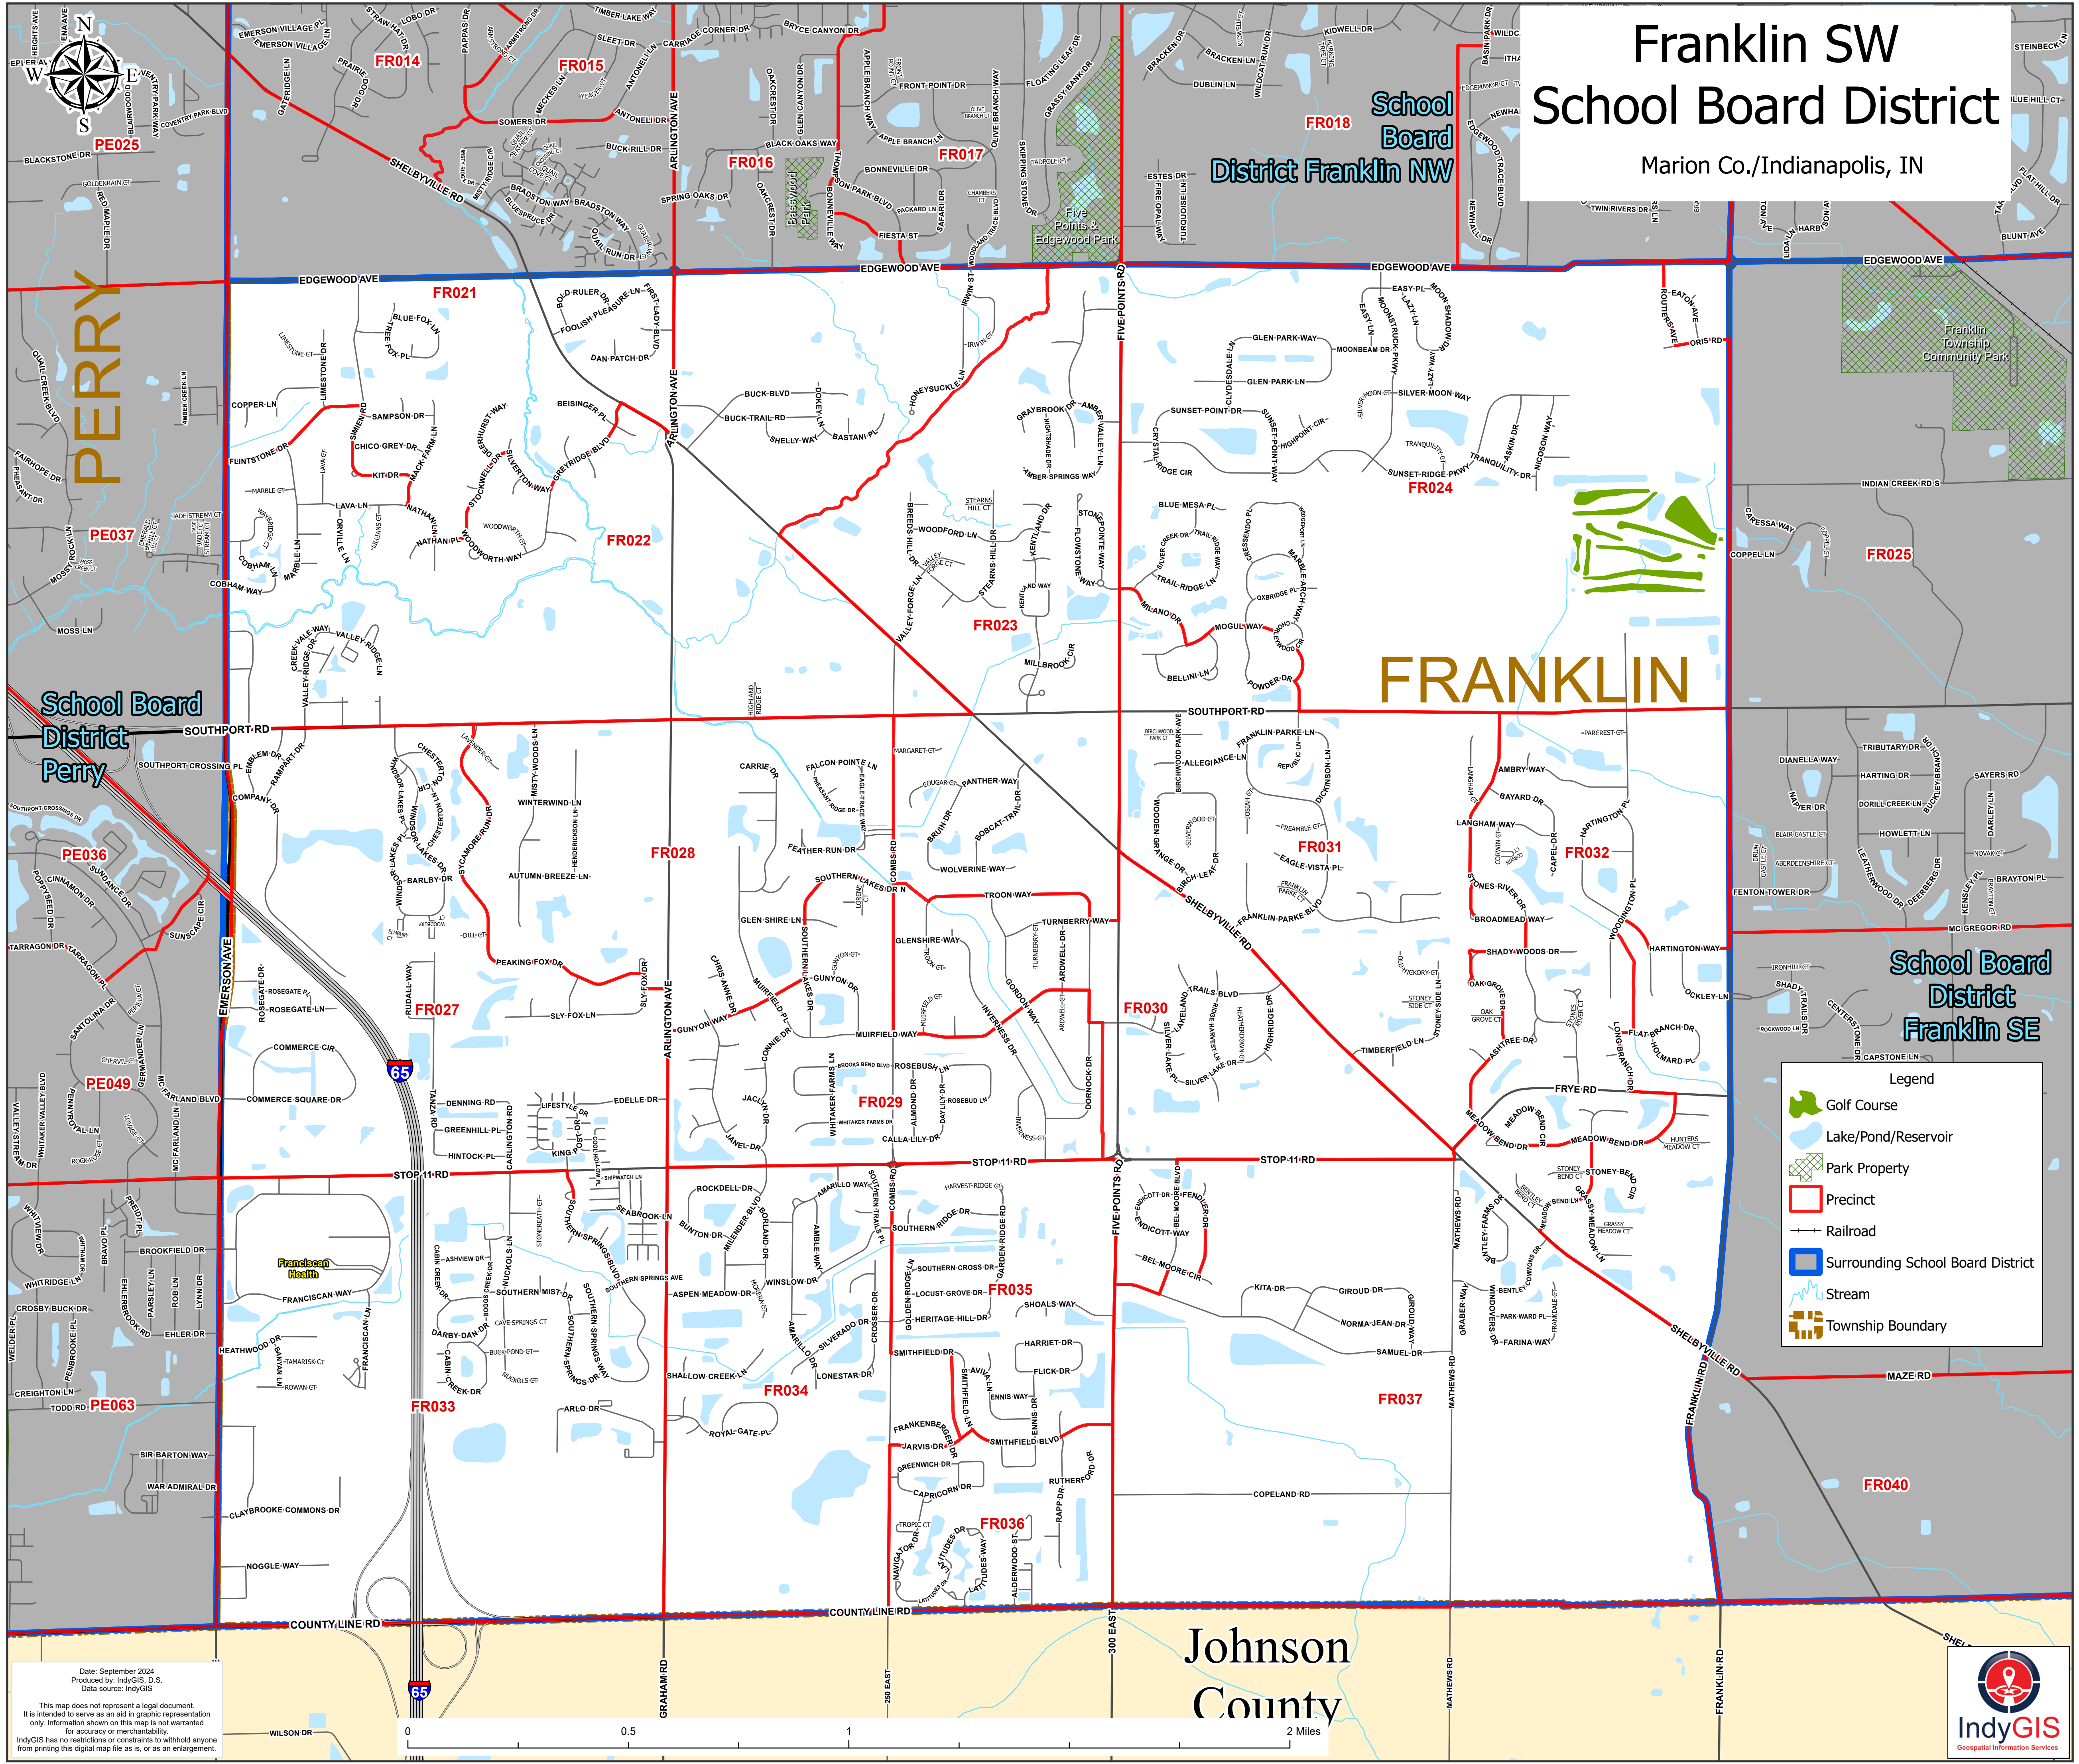

Franklin SW School Board District

Marion Co./Indianapolis, IN

Legend

- Golf Course
- Lake/Pond/Reservoir
- Park Property
- Precinct
- Railroad
- Surrounding School Board District
- Stream
- Township Boundary