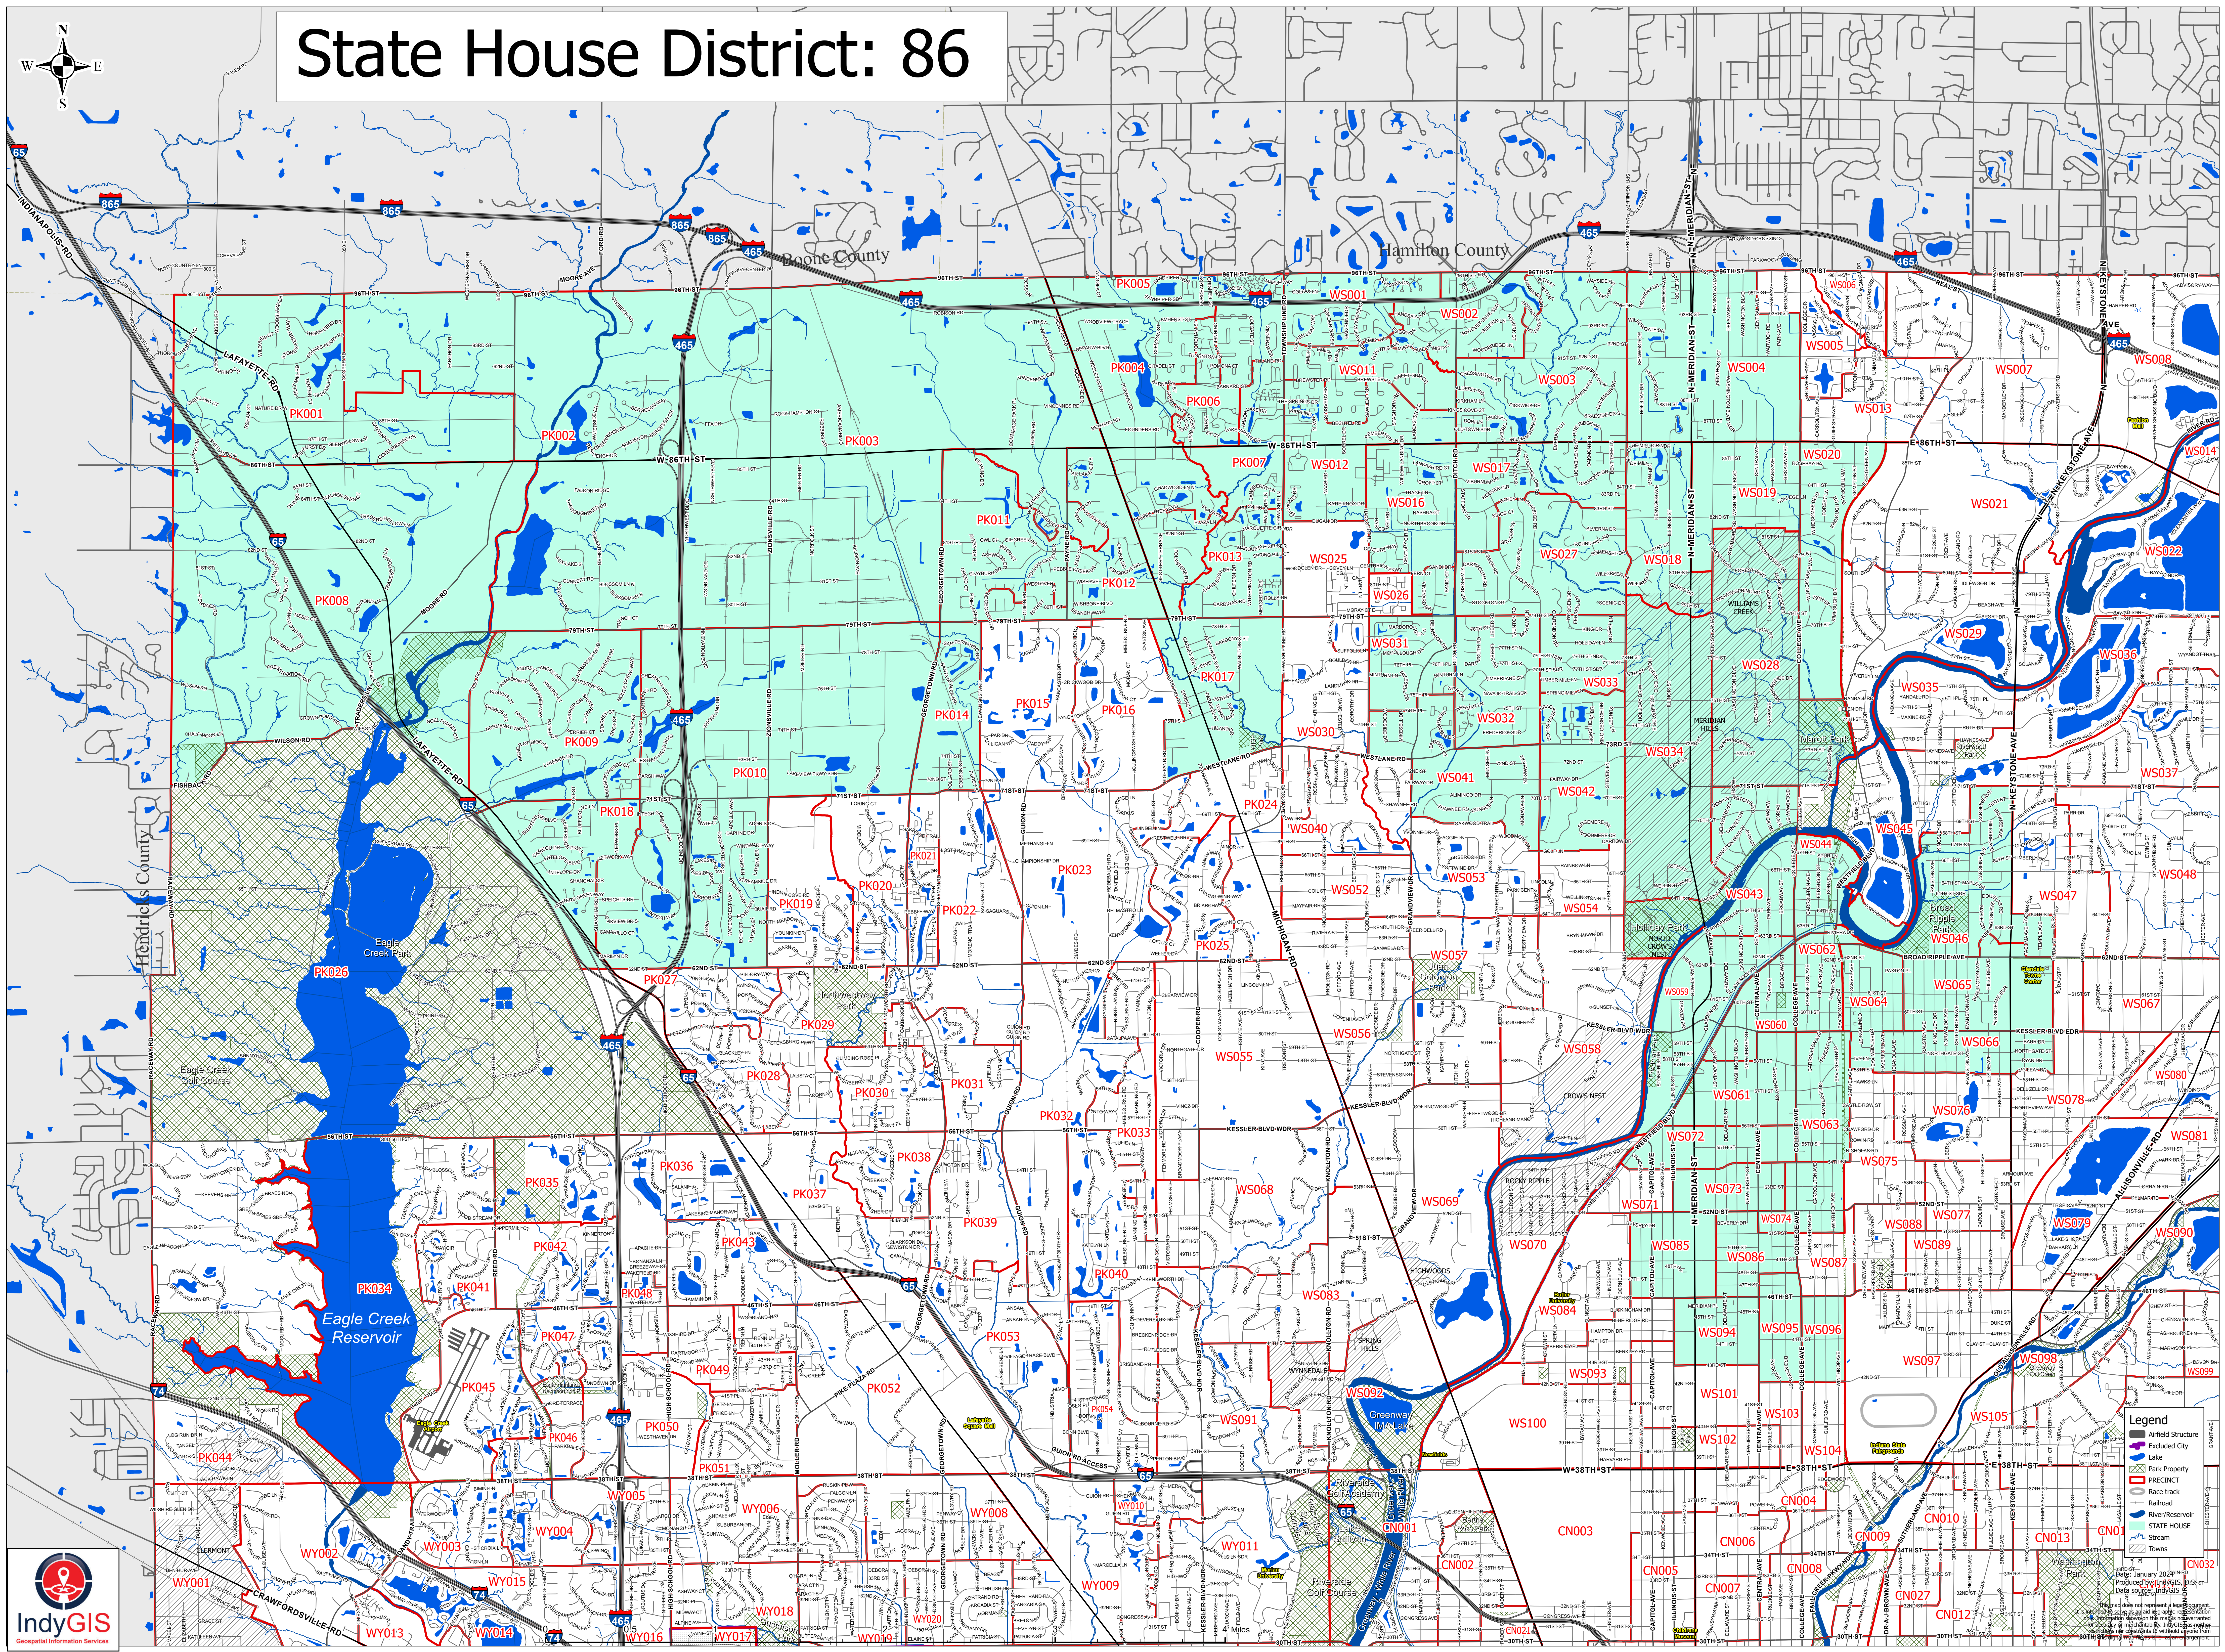

State House District: 86