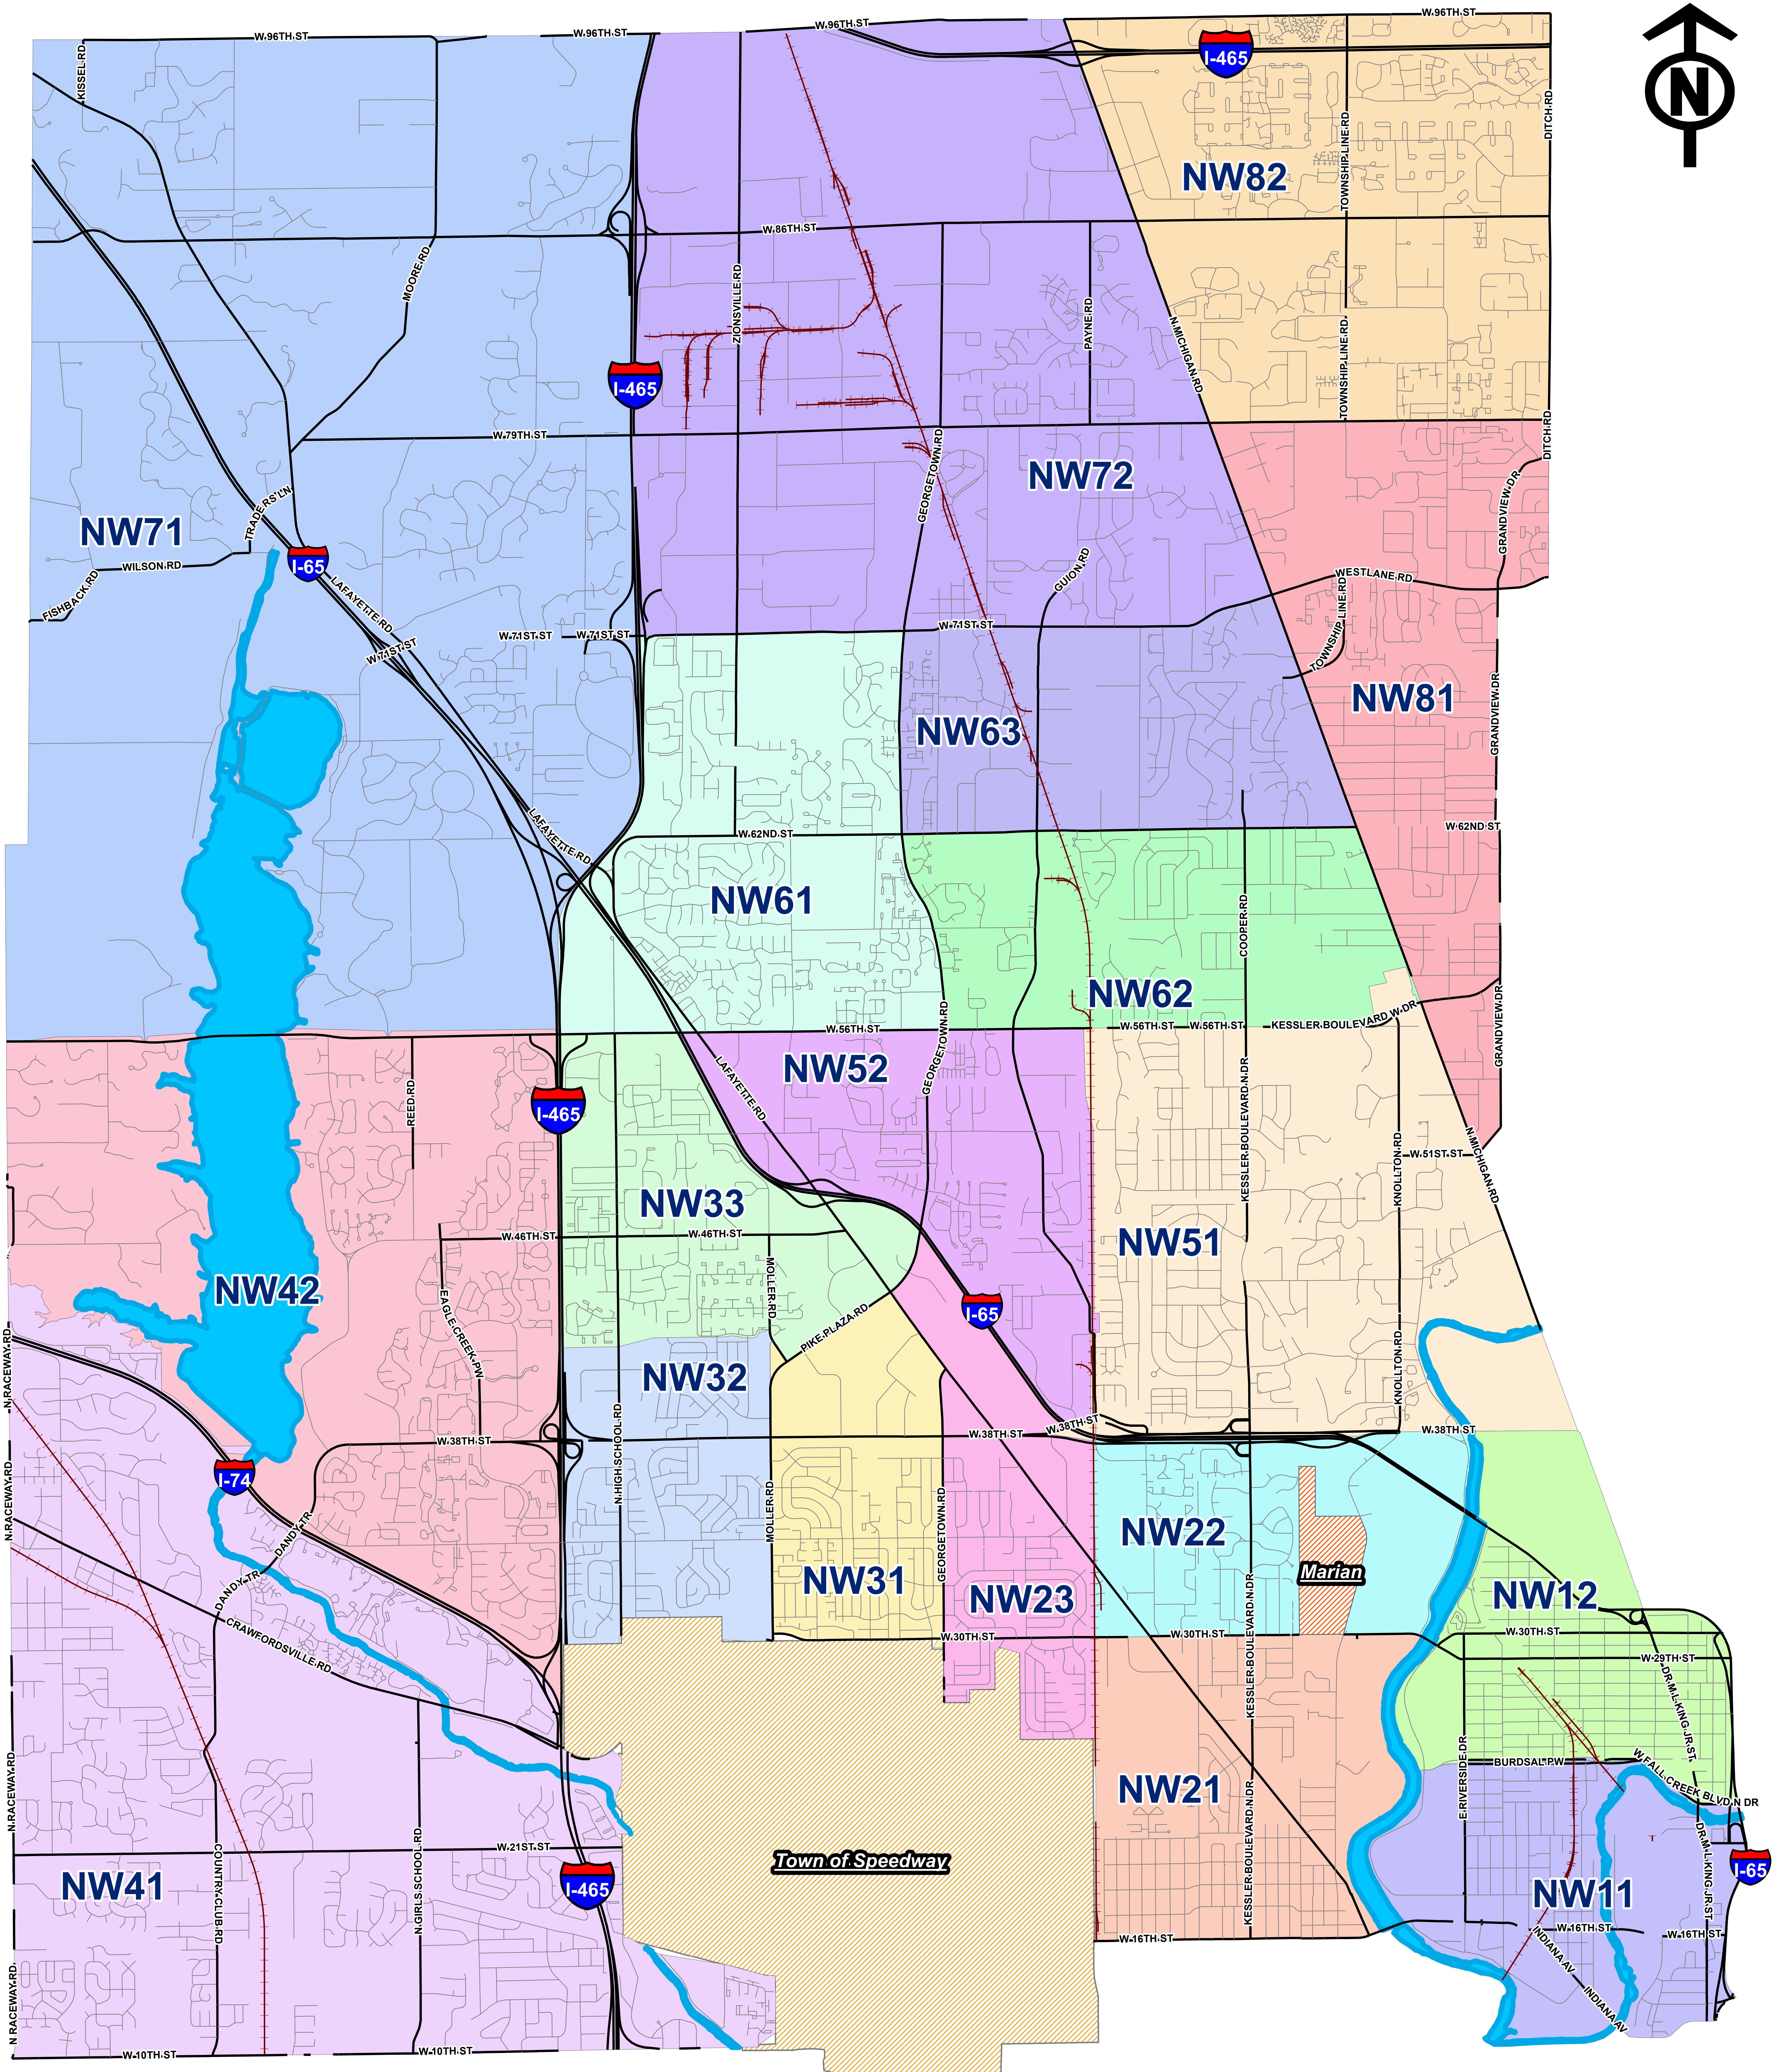

IMPD Northwest Sectors

Indianapolis, Marion County

Disclaimer: This map does not represent a legal document. It is intended to serve as an aid in graphic representation only. Information shown on this map is not warranted for accuracy or merchantability.

0 5,000 10,000 Feet

Produced by: Ruth Morales | GIS Analyst
 Date: May 11, 2020
 Source: Public Safety Communications,
 City of Indianapolis/ Marion County GIS