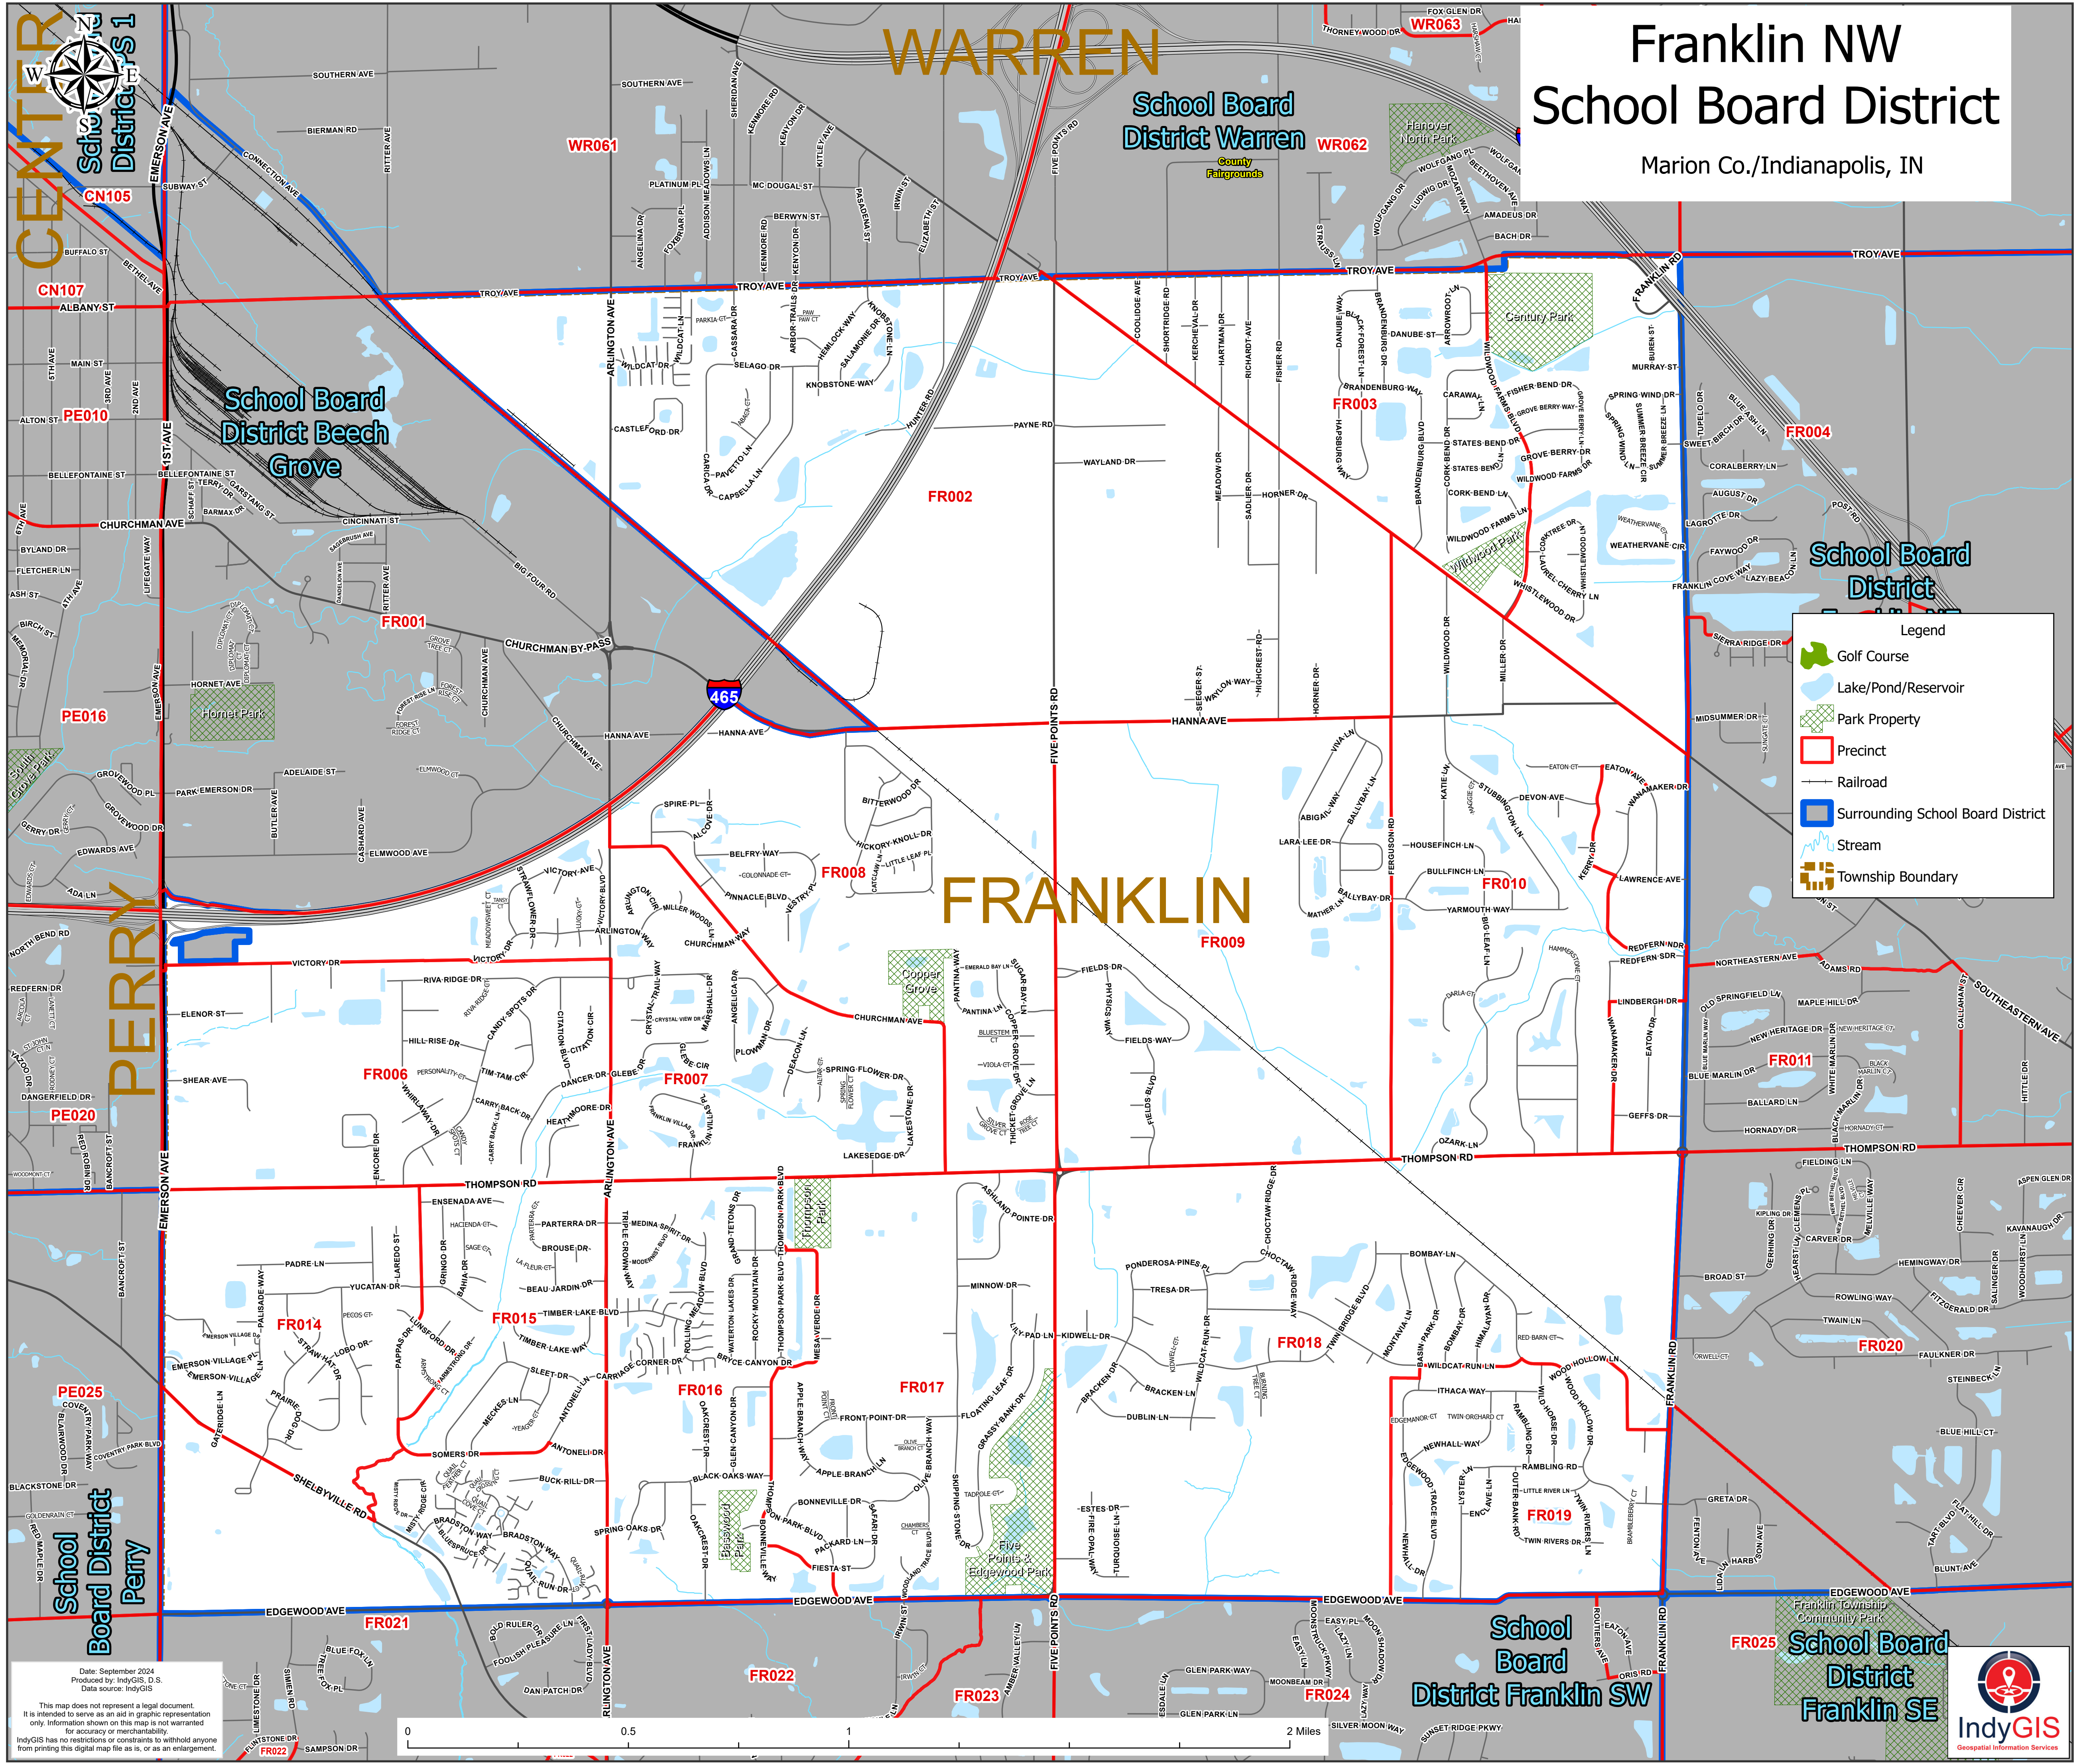

Franklin NW School Board District

Marion Co./Indianapolis, IN

WARREN

FRANKLIN

Legend

- Golf Course
- Lake/Pond/Reservoir
- Park Property
- Precinct
- Railroad
- Surrounding School Board District
- Stream
- Township Boundary

CENTER
School Board Districts 1, 2, 3, 4, 5, 6, 7, 8, 9, 10, 11, 12, 13, 14, 15, 16, 17, 18, 19, 20, 21, 22, 23, 24, 25, 26, 27, 28, 29, 30, 31, 32, 33, 34, 35, 36, 37, 38, 39, 40, 41, 42, 43, 44, 45, 46, 47, 48, 49, 50, 51, 52, 53, 54, 55, 56, 57, 58, 59, 60, 61, 62, 63, 64, 65, 66, 67, 68, 69, 70, 71, 72, 73, 74, 75, 76, 77, 78, 79, 80, 81, 82, 83, 84, 85, 86, 87, 88, 89, 90, 91, 92, 93, 94, 95, 96, 97, 98, 99, 100