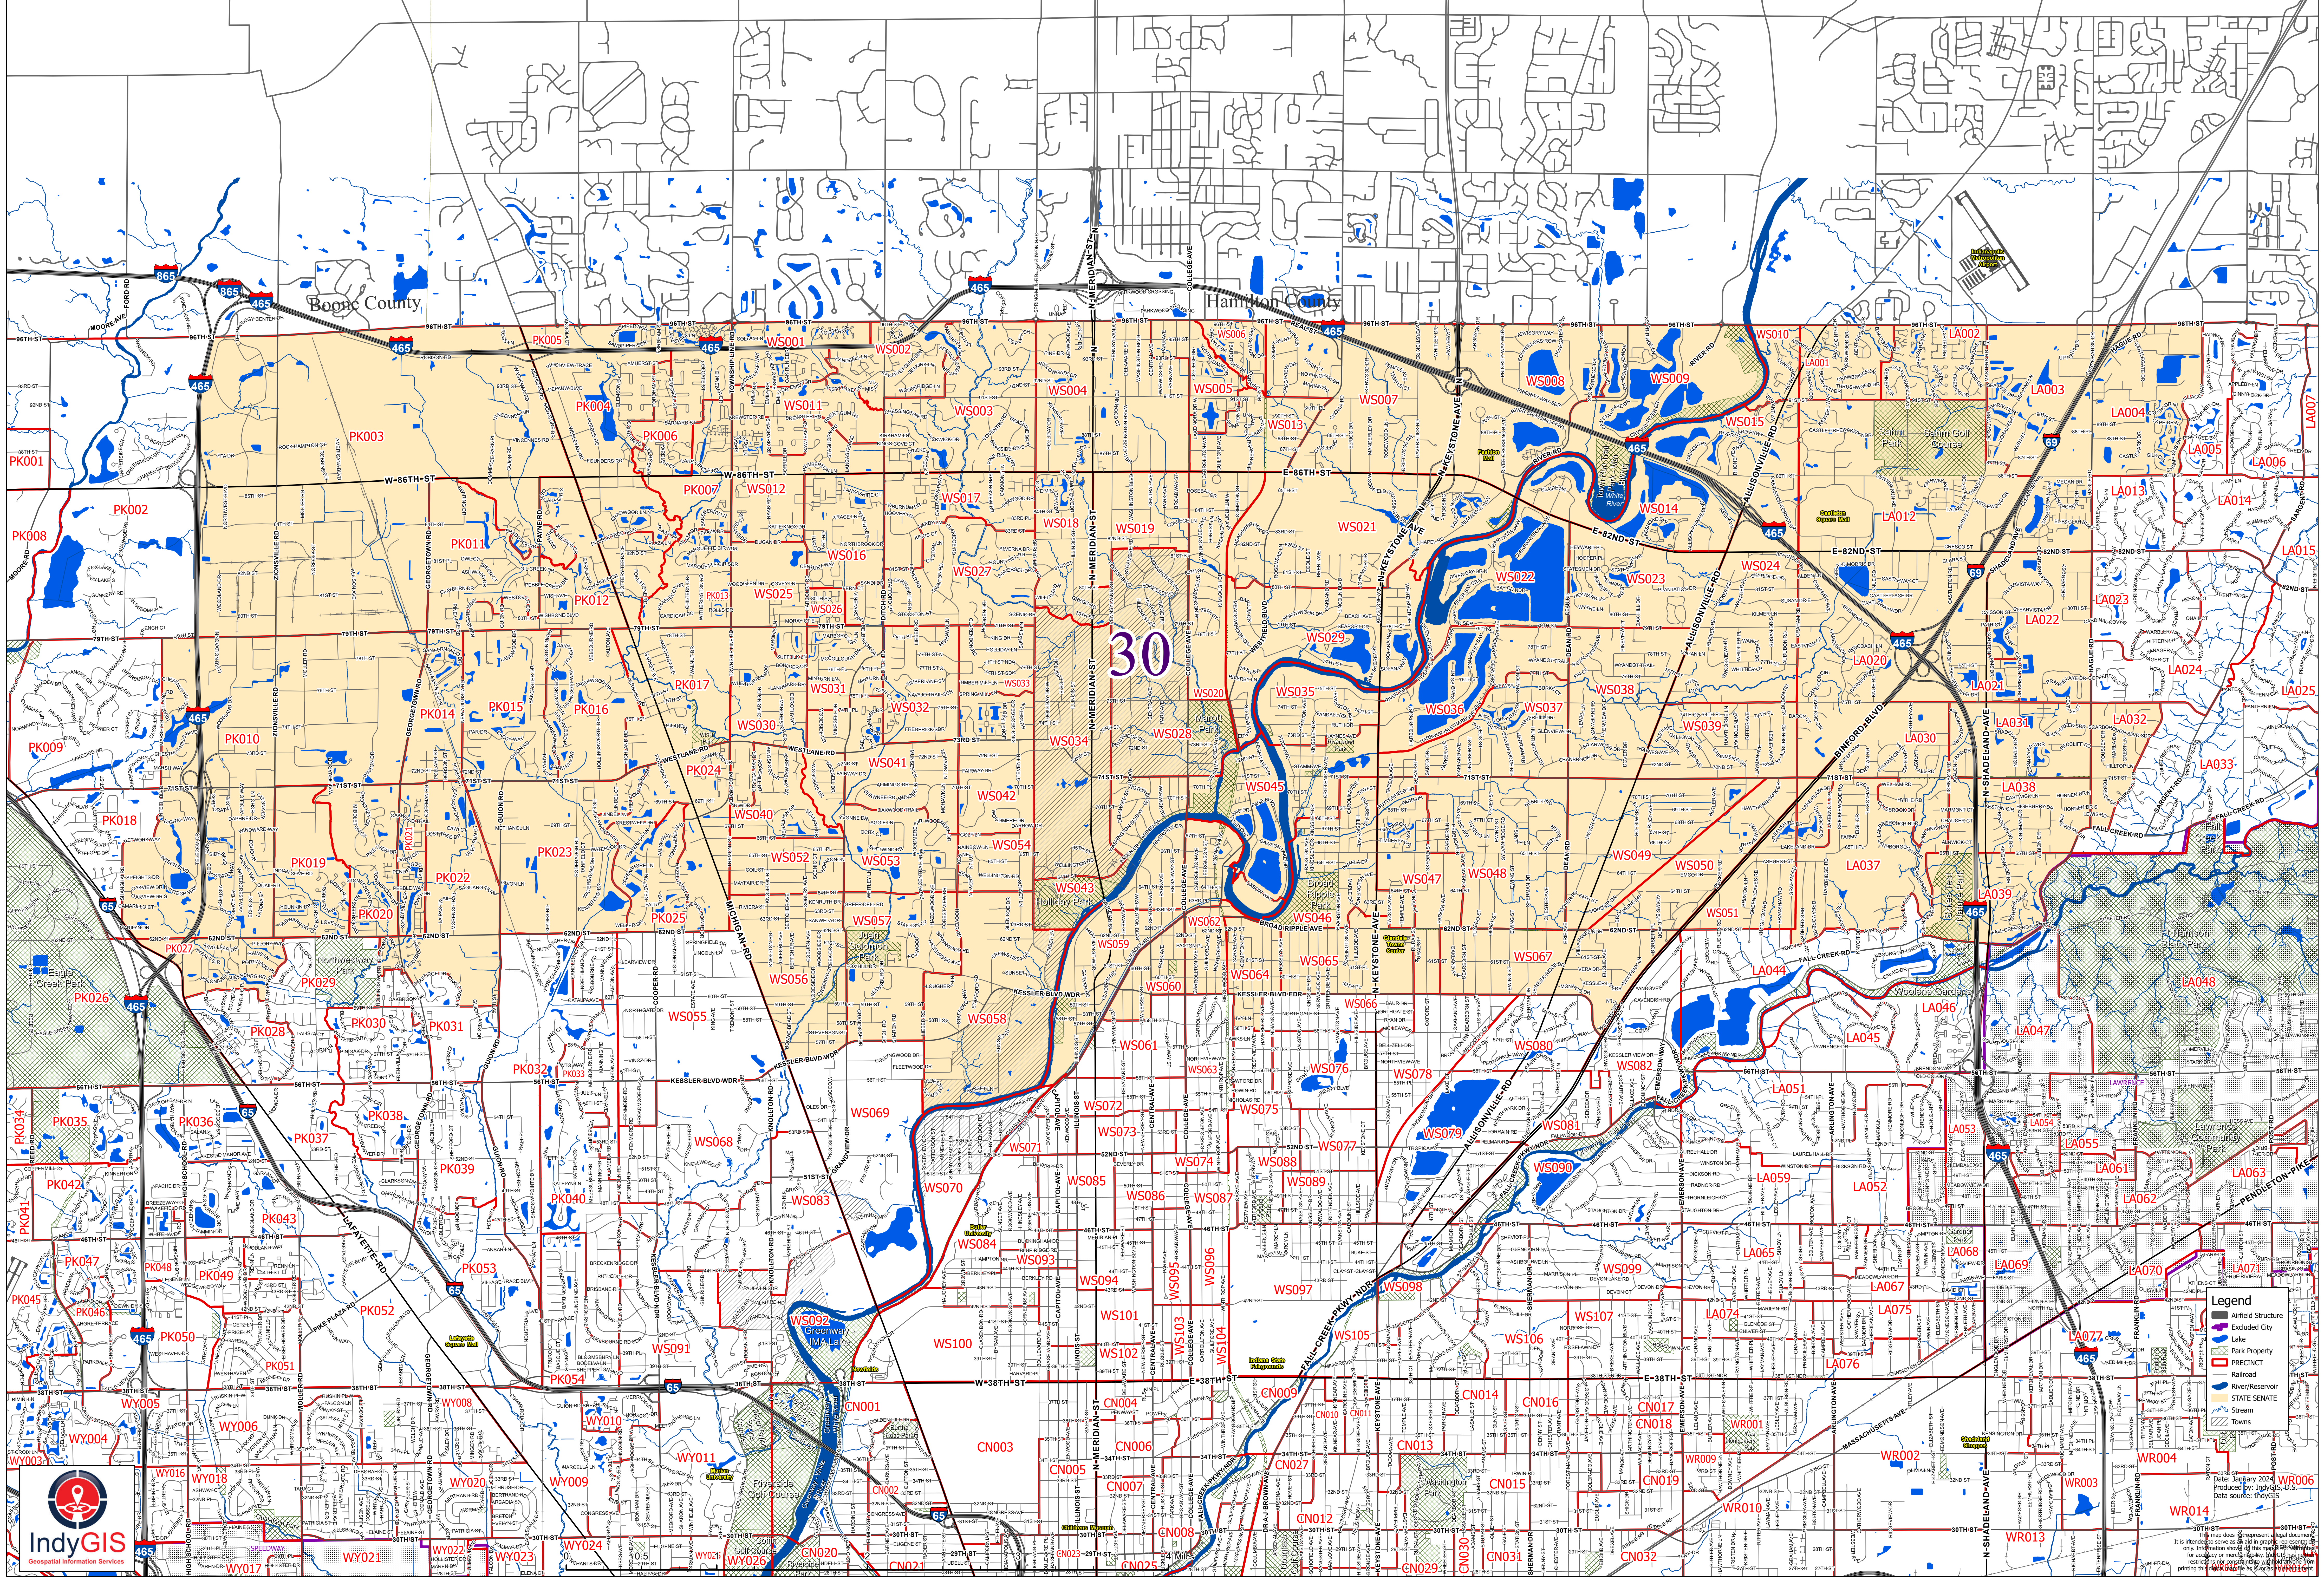

# State Senate District: 30

Legend  
Airfield Structure  
Excluded City  
Lake  
Park Property  
Precinct  
Railroad  
River/Reservoir  
STATE SENATE  
Stream  
Towns

Date: January 2024  
Produced by: JAG/KGS/D-G  
Data source: GIS