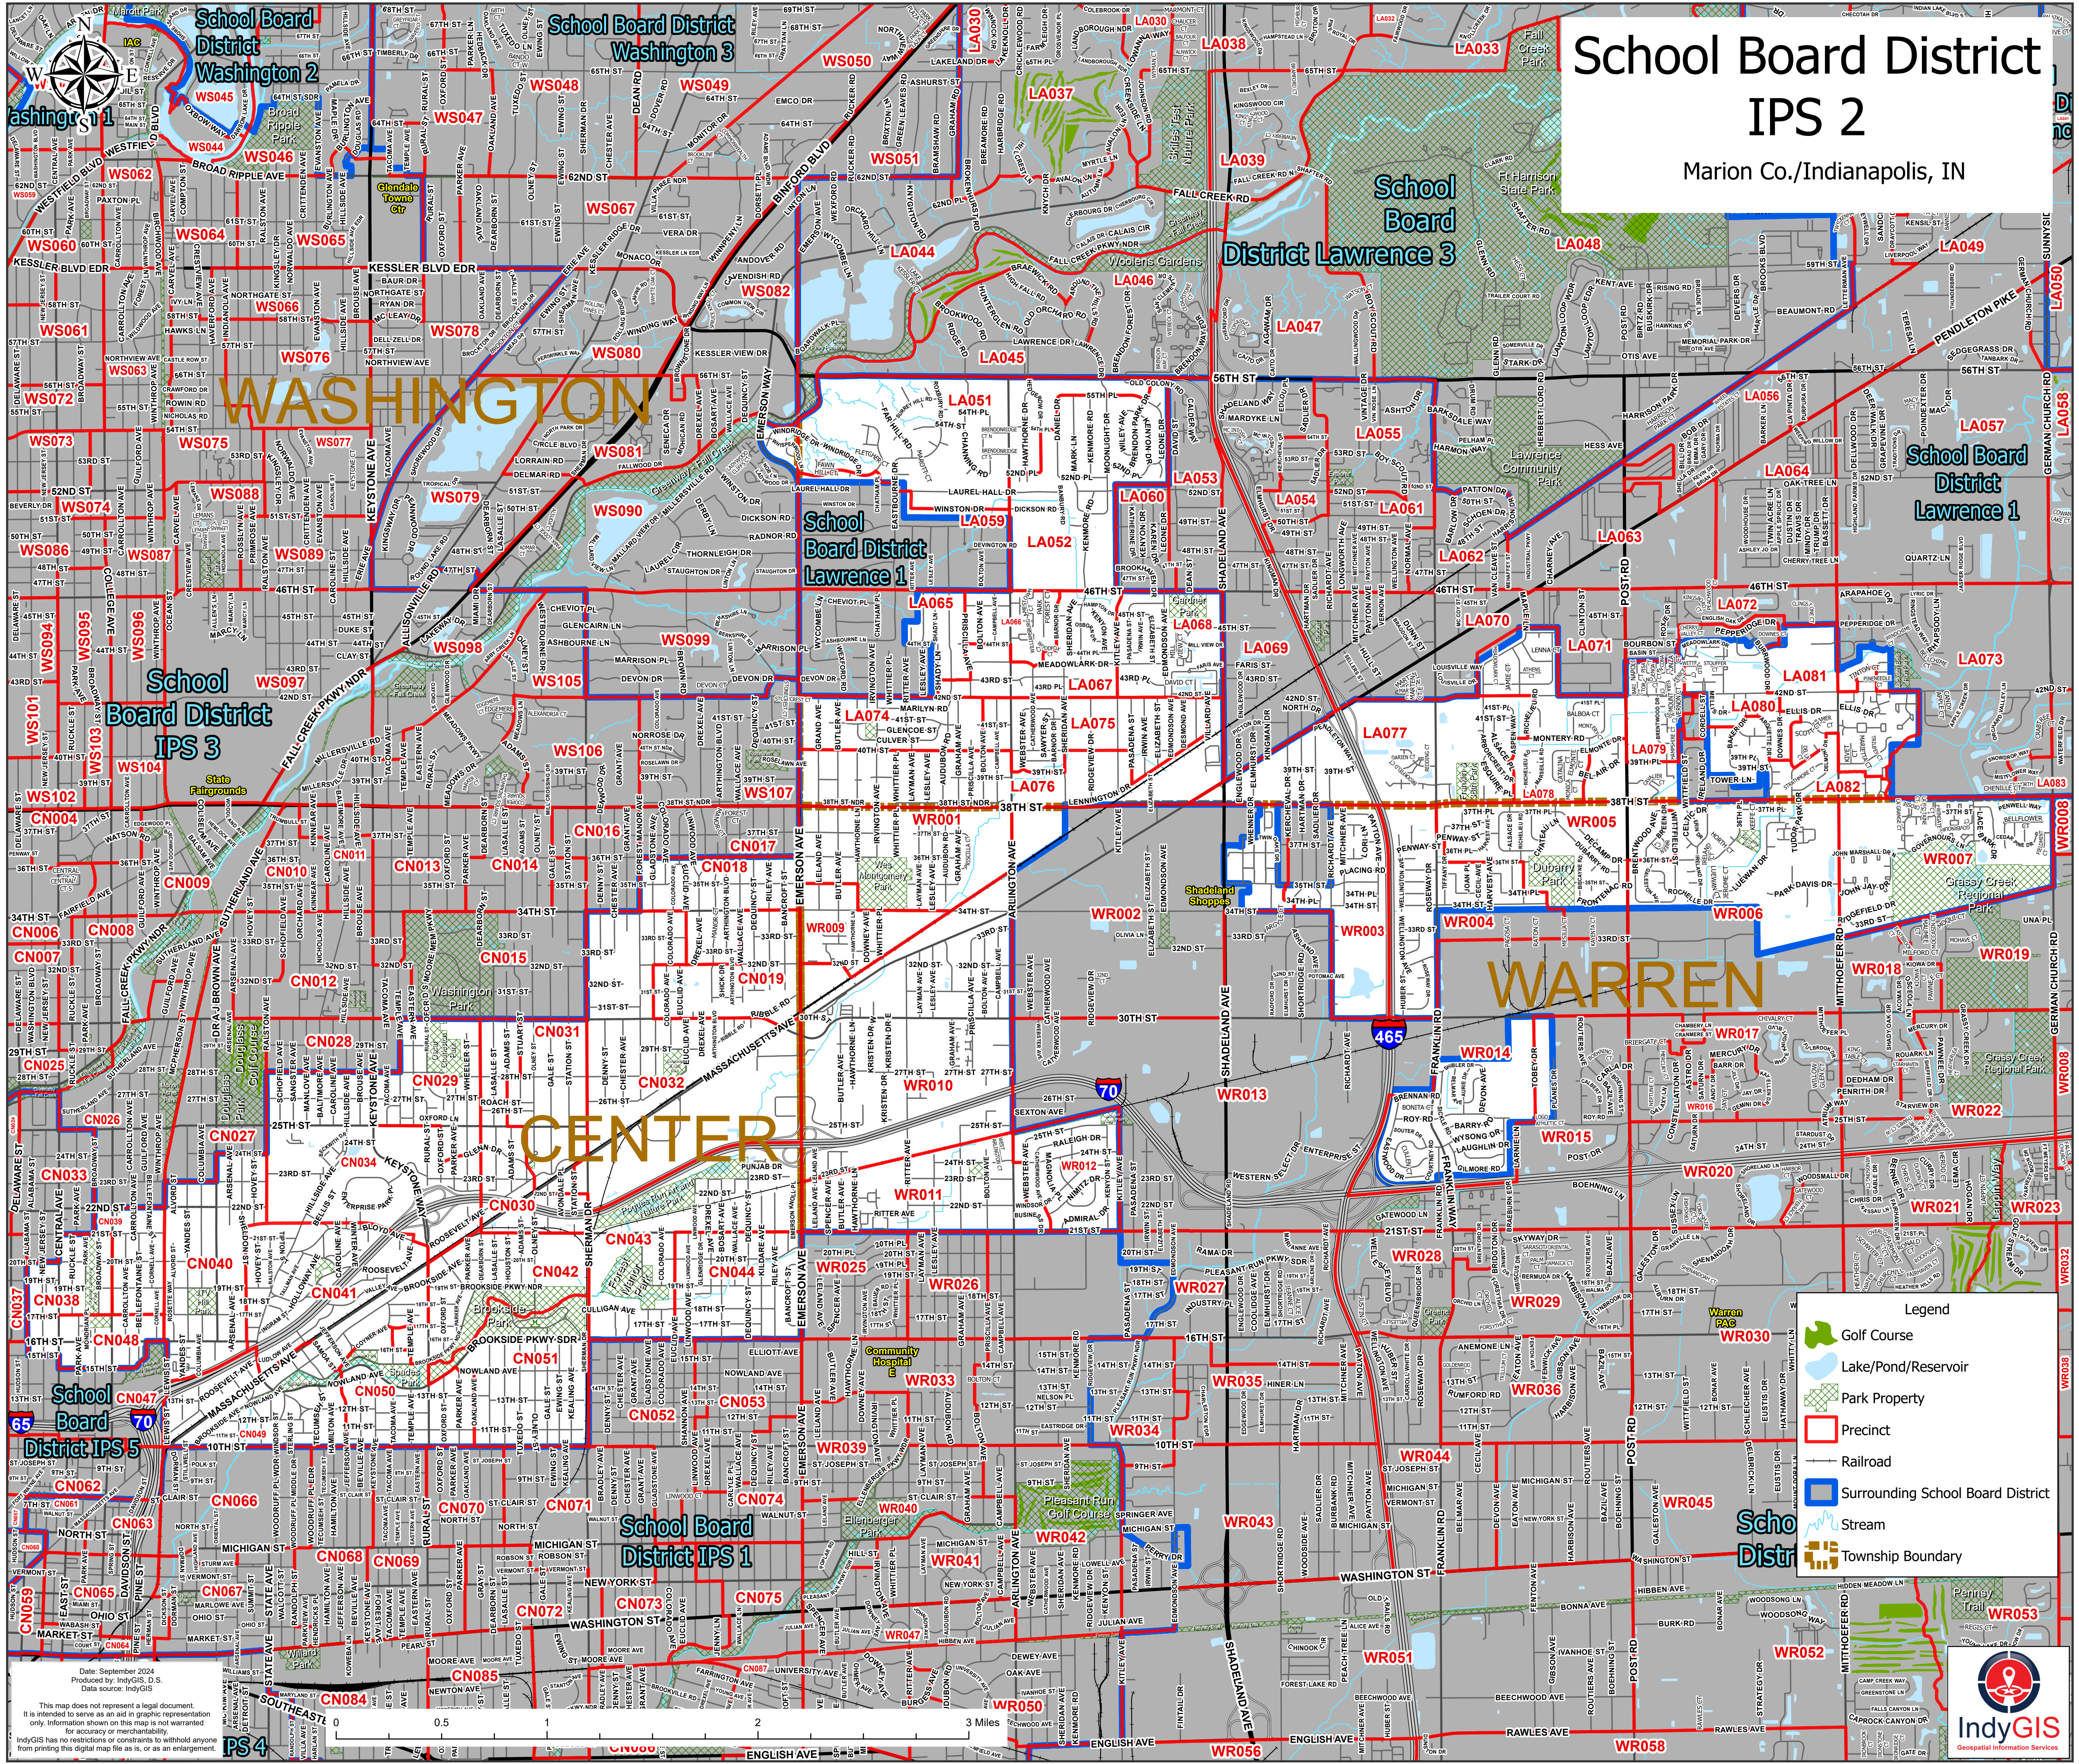

School Board District IPS 2

Marion Co./Indianapolis, IN

1. ### Legend
2. Golf Course
   - Lake/Pond/Reservoir
   - Park Property
   - Precinct
   - Railroad
   - Surrounding School Board District
   - Stream
   - Township Boundary