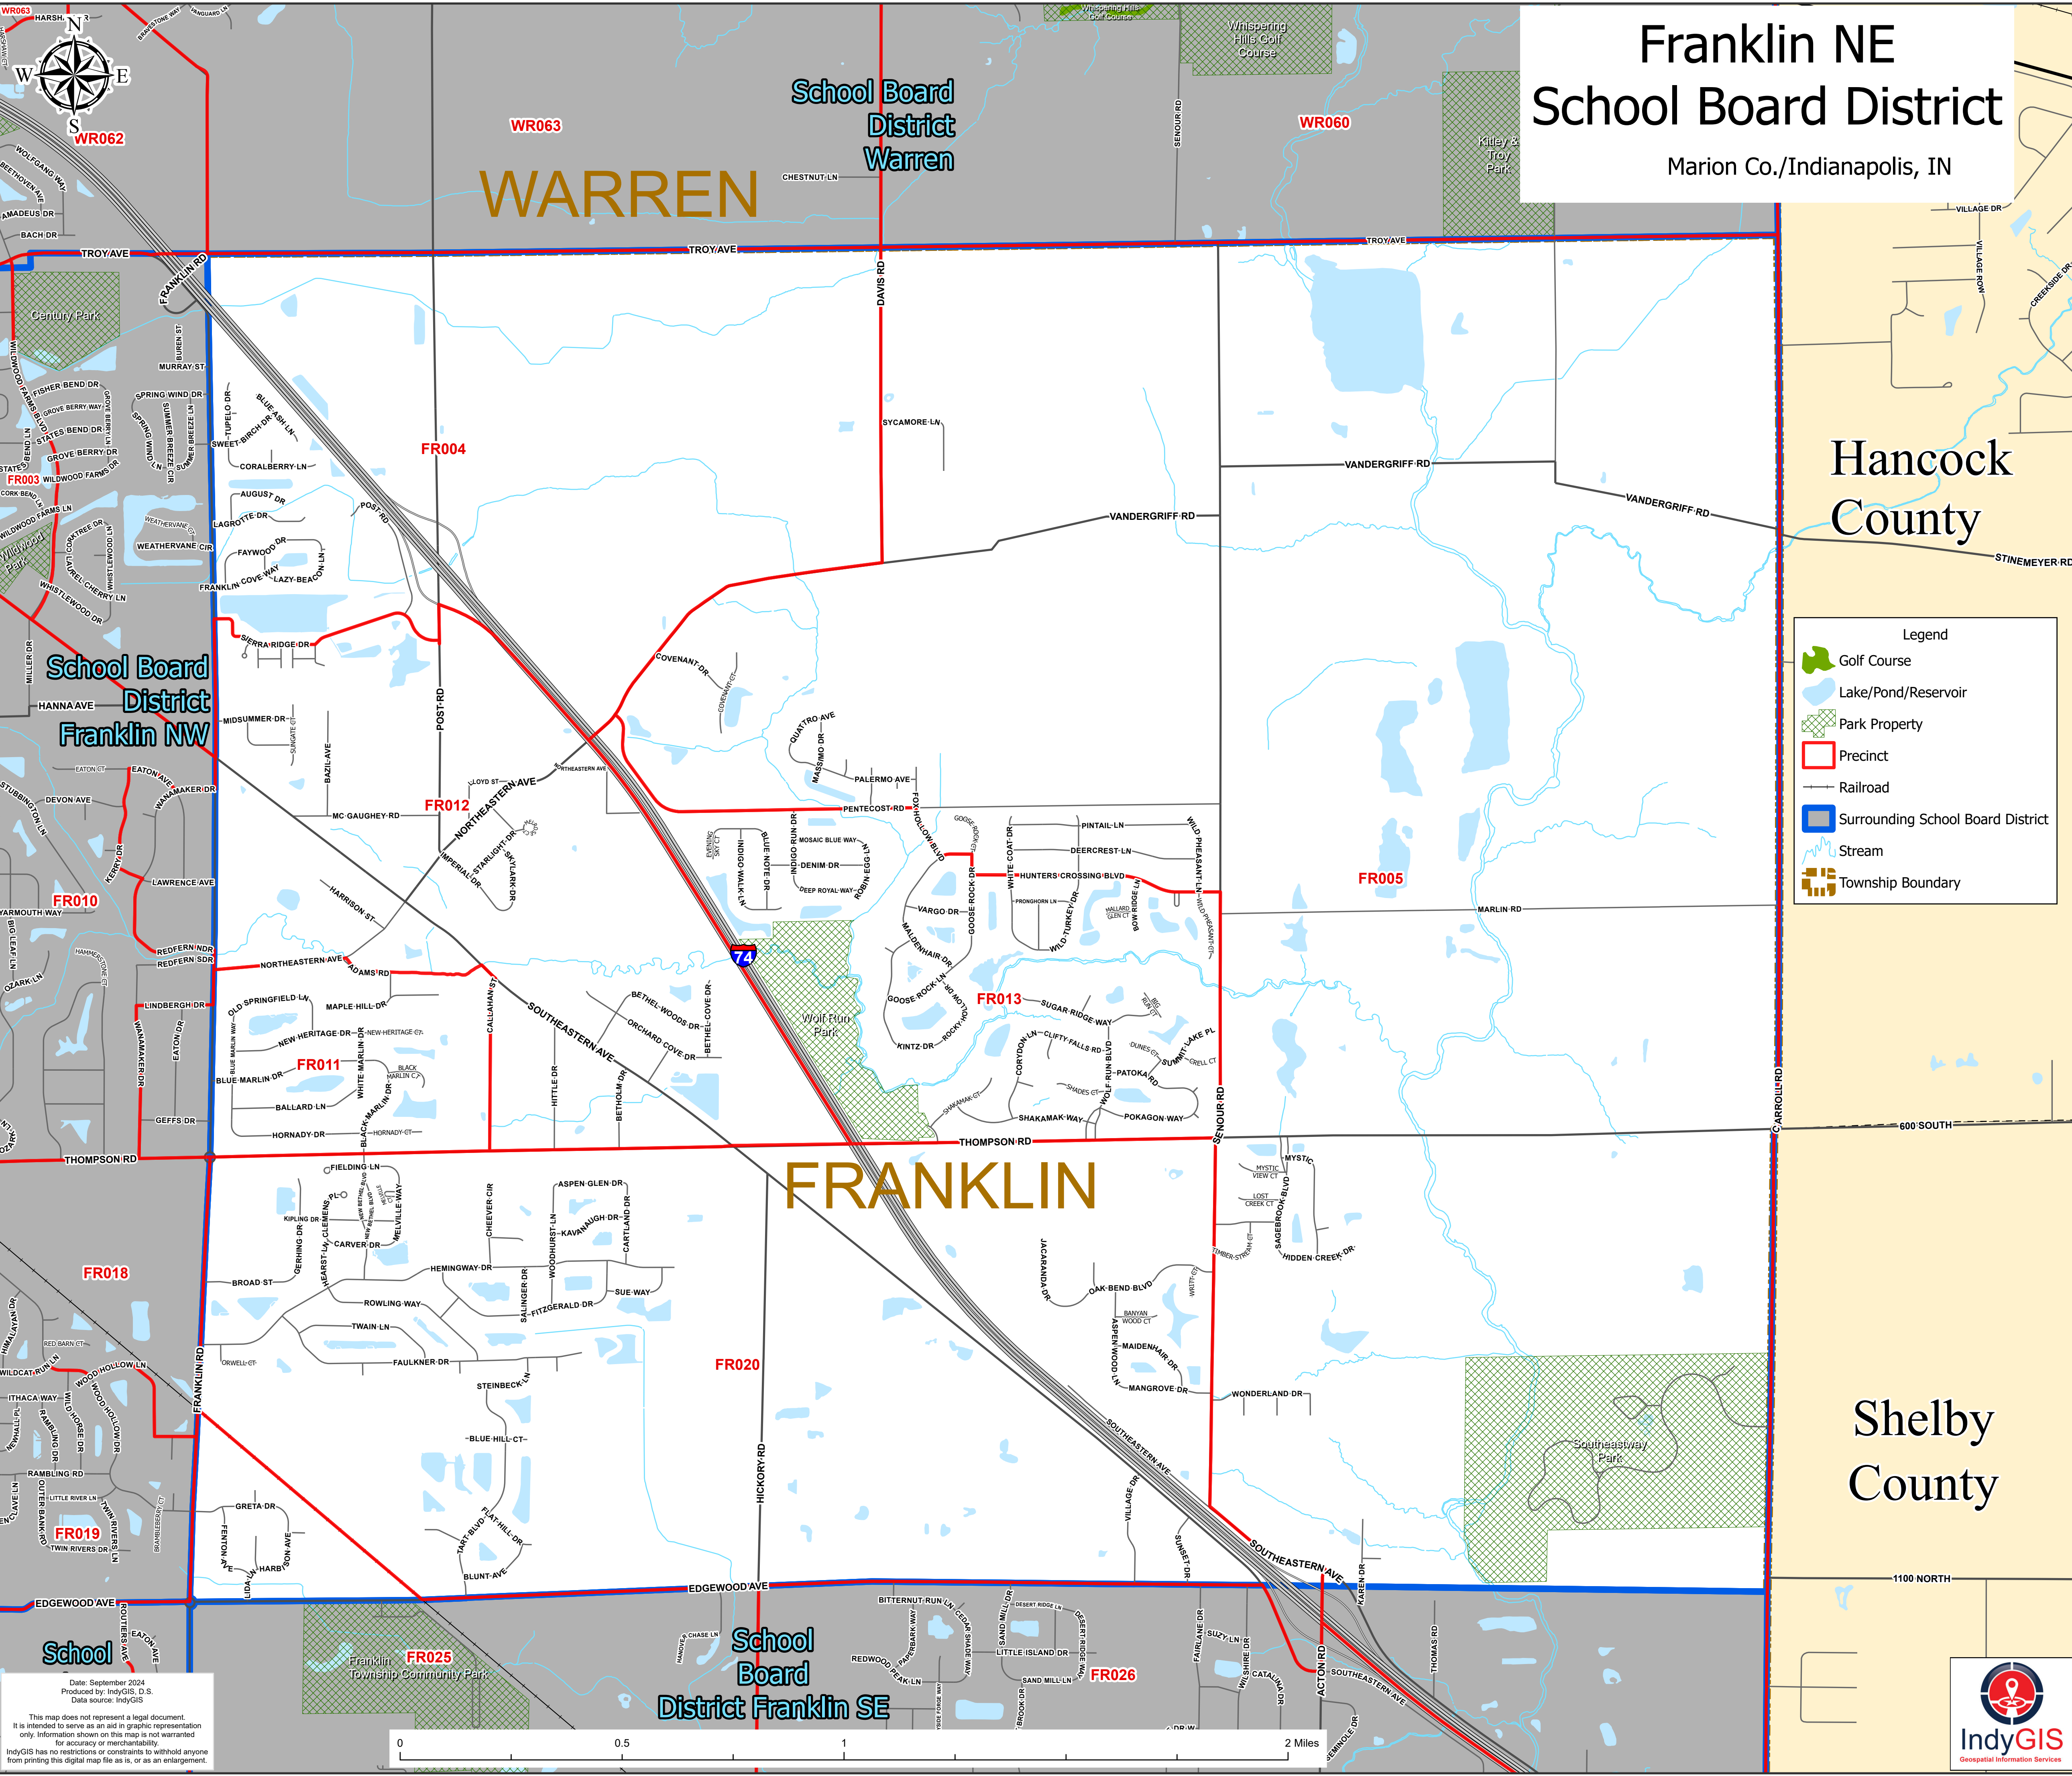

Franklin NE School Board District

Marion Co./Indianapolis, IN

Hancock County

Shelby County

School Board District Warren

School Board District Franklin SE

School Board District Franklin NW

WARREN

FRANKLIN

Legend

- Golf Course
- Lake/Pond/Reservoir
- Park Property
- Precinct
- Railroad
- Surrounding School Board District
- Stream
- Township Boundary