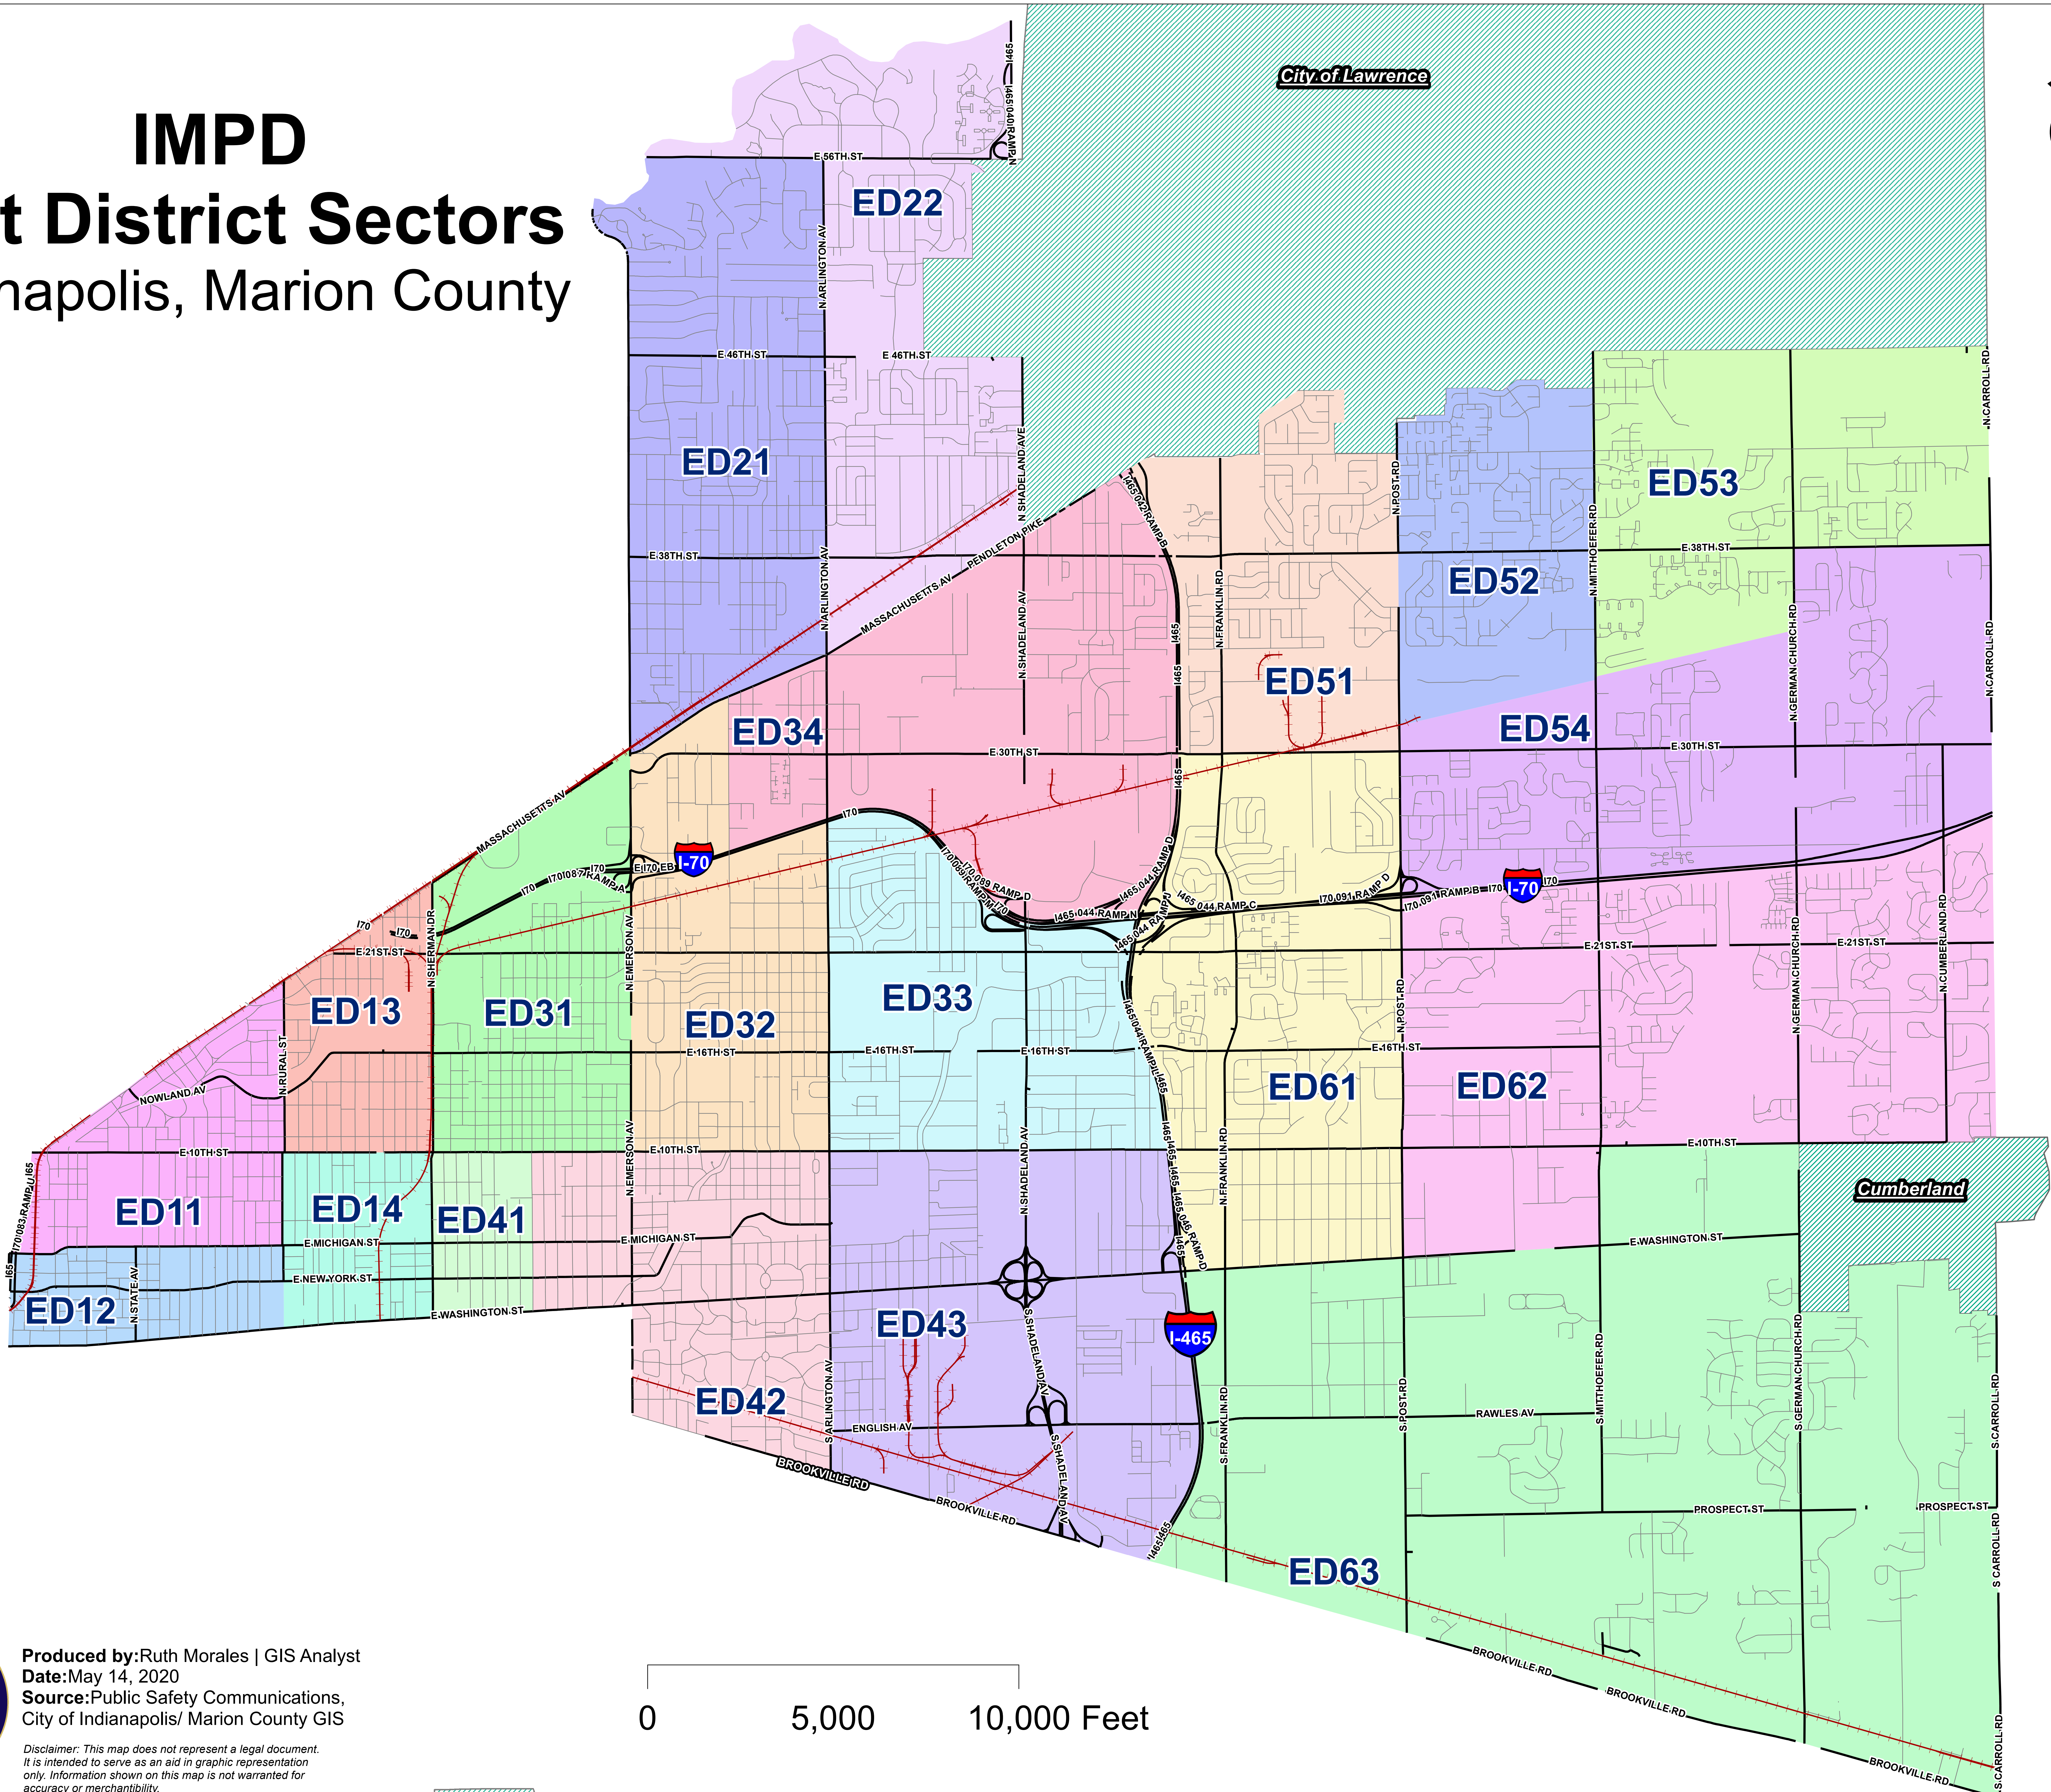

# IMPD

## East District Sectors

### Indianapolis, Marion County

City of Lawrence

Cumberland

Produced by: Ruth Morales | GIS Analyst  
 Date: May 14, 2020  
 Source: Public Safety Communications,  
 City of Indianapolis/ Marion County GIS

Disclaimer: This map does not represent a legal document. It is intended to serve as an aid in graphic representation only. Information shown on this map is not warranted for accuracy or merchantability.