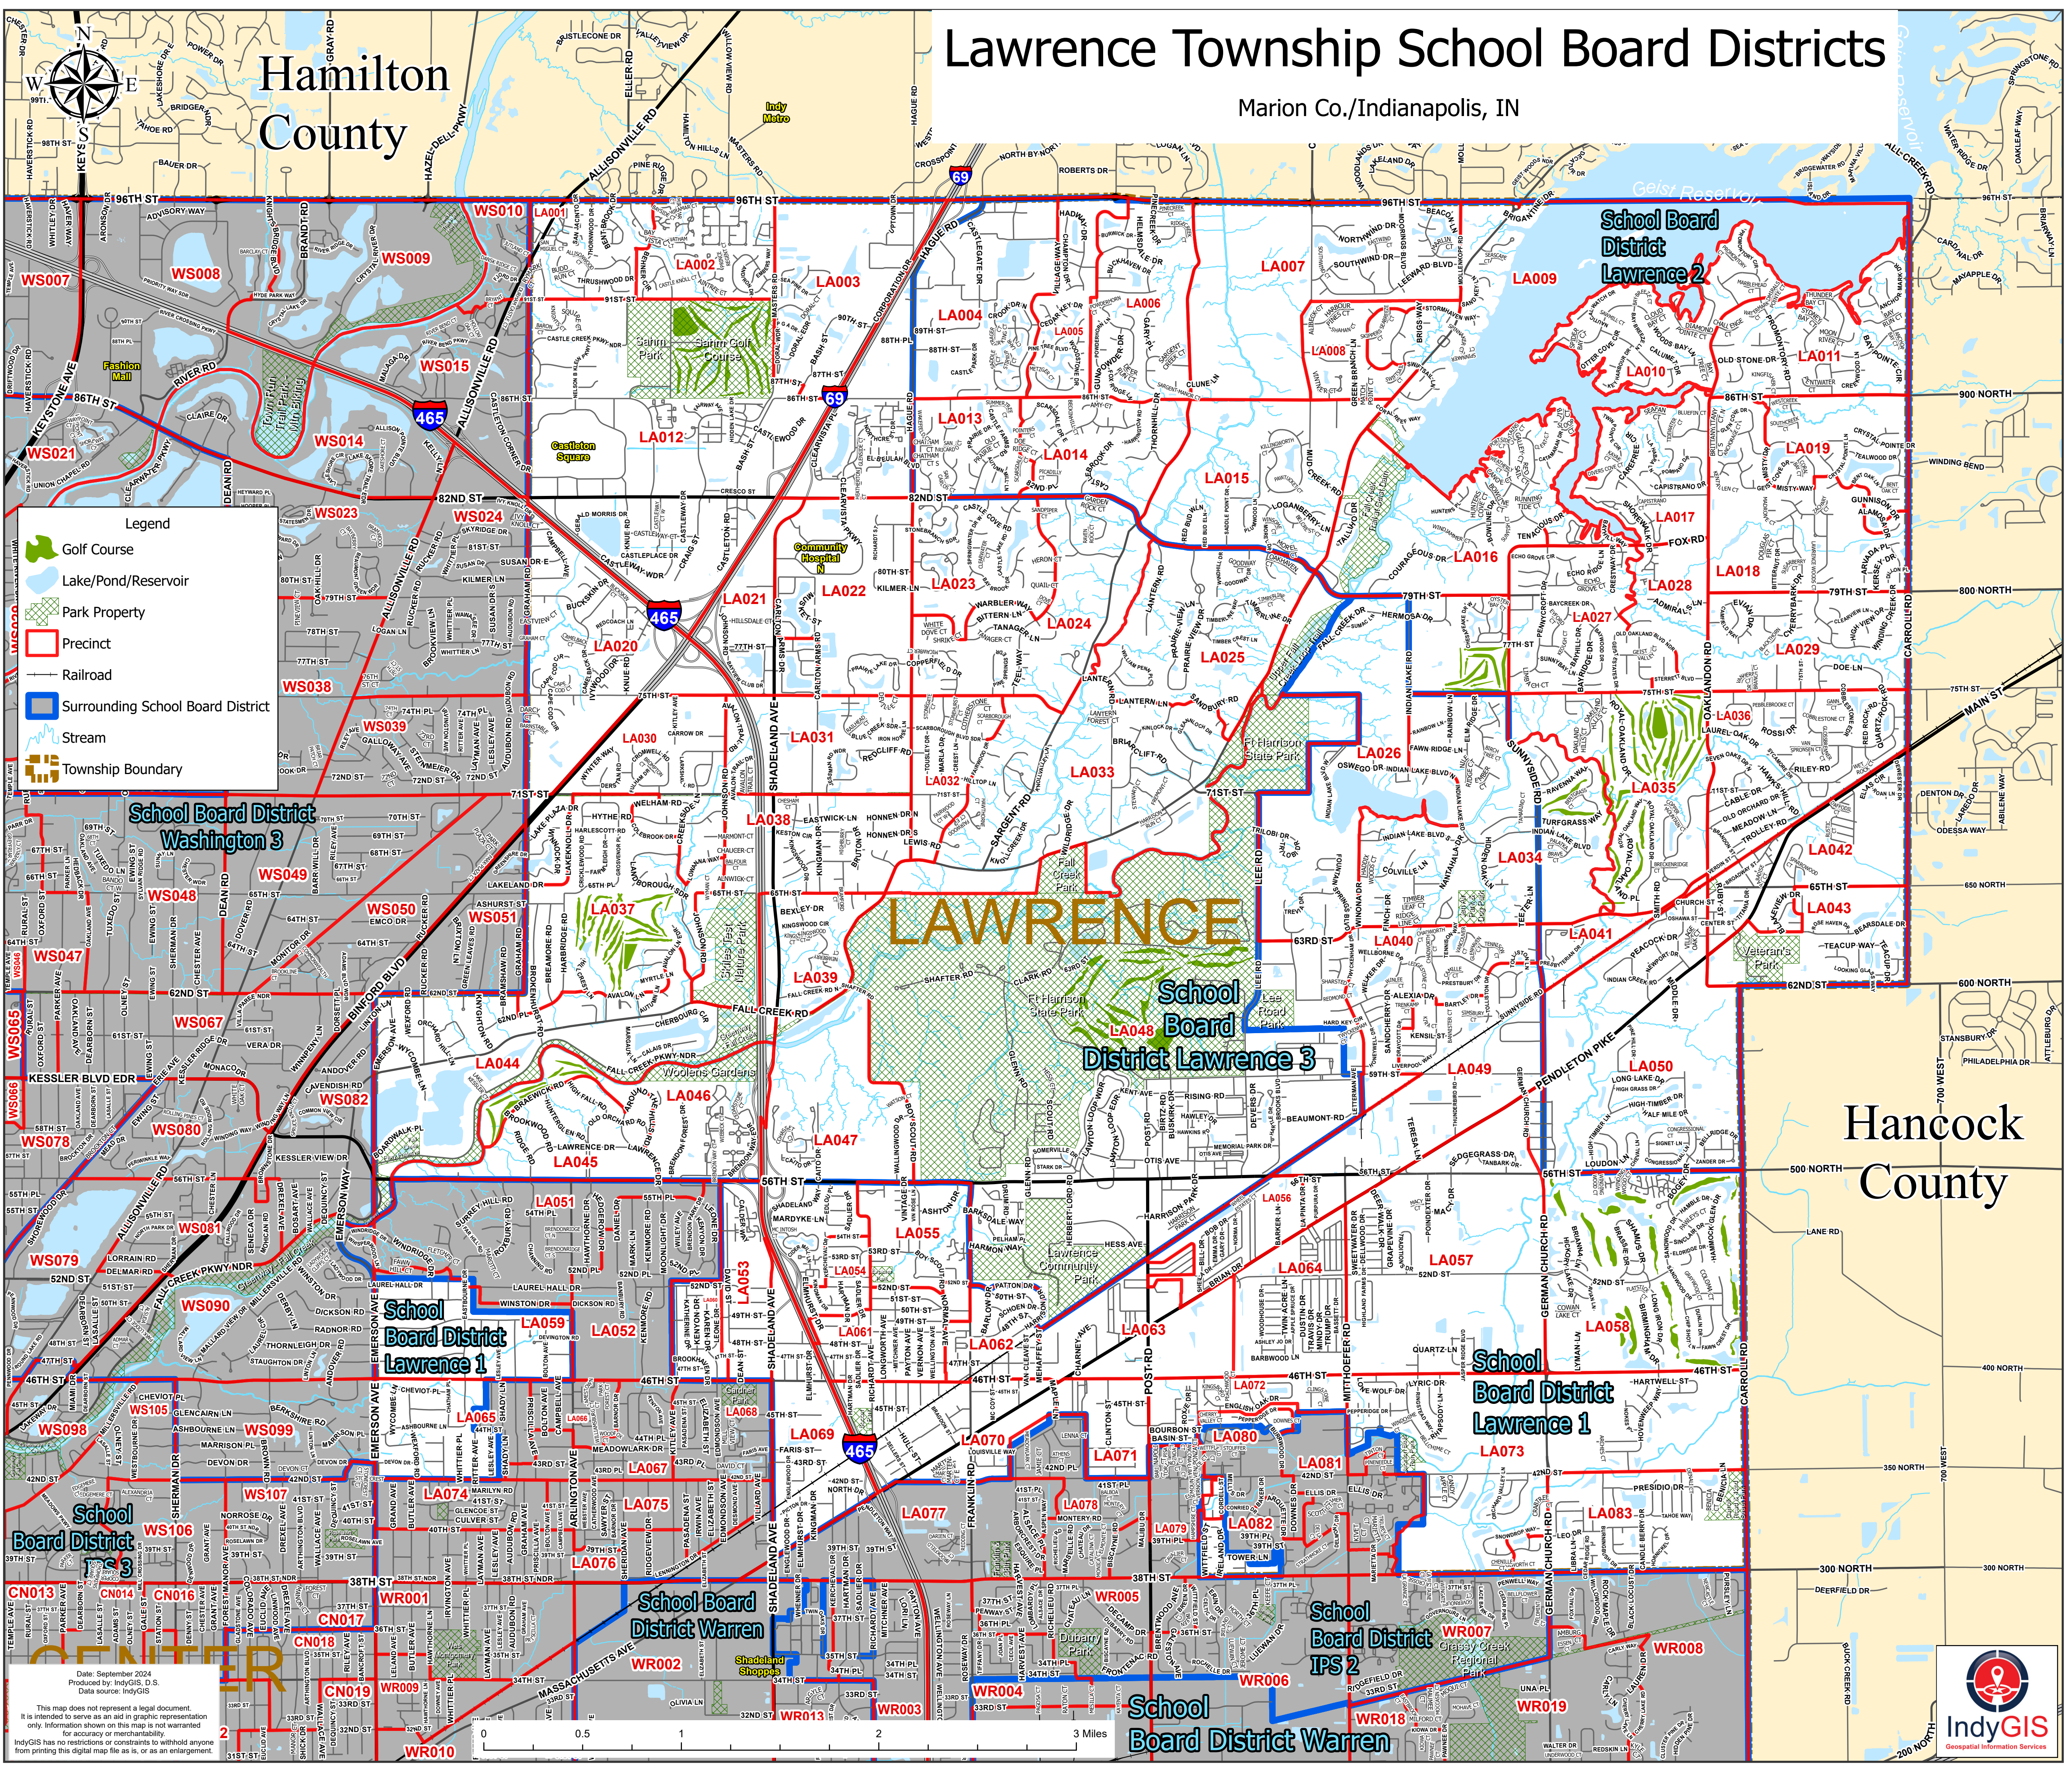

Lawrence Township School Board Districts

Marion Co./Indianapolis, IN

Hamilton County

Hancock County

Legend

- Golf Course
- Lake/Pond/Reservoir
- Park Property
- Precinct
- Railroad
- Surrounding School Board District
- Stream
- Township Boundary

Date: September 2024
Produced by: IndyGIS, D.S.
Data source: IndyGIS

This map does not represent a legal document.
It is intended to serve as an aid in graphic representation only. Information shown on this map is not warranted for accuracy or merchantability.
IndyGIS has no restrictions or constraints to withhold anyone from printing this digital map file as is, or as an enlargement.