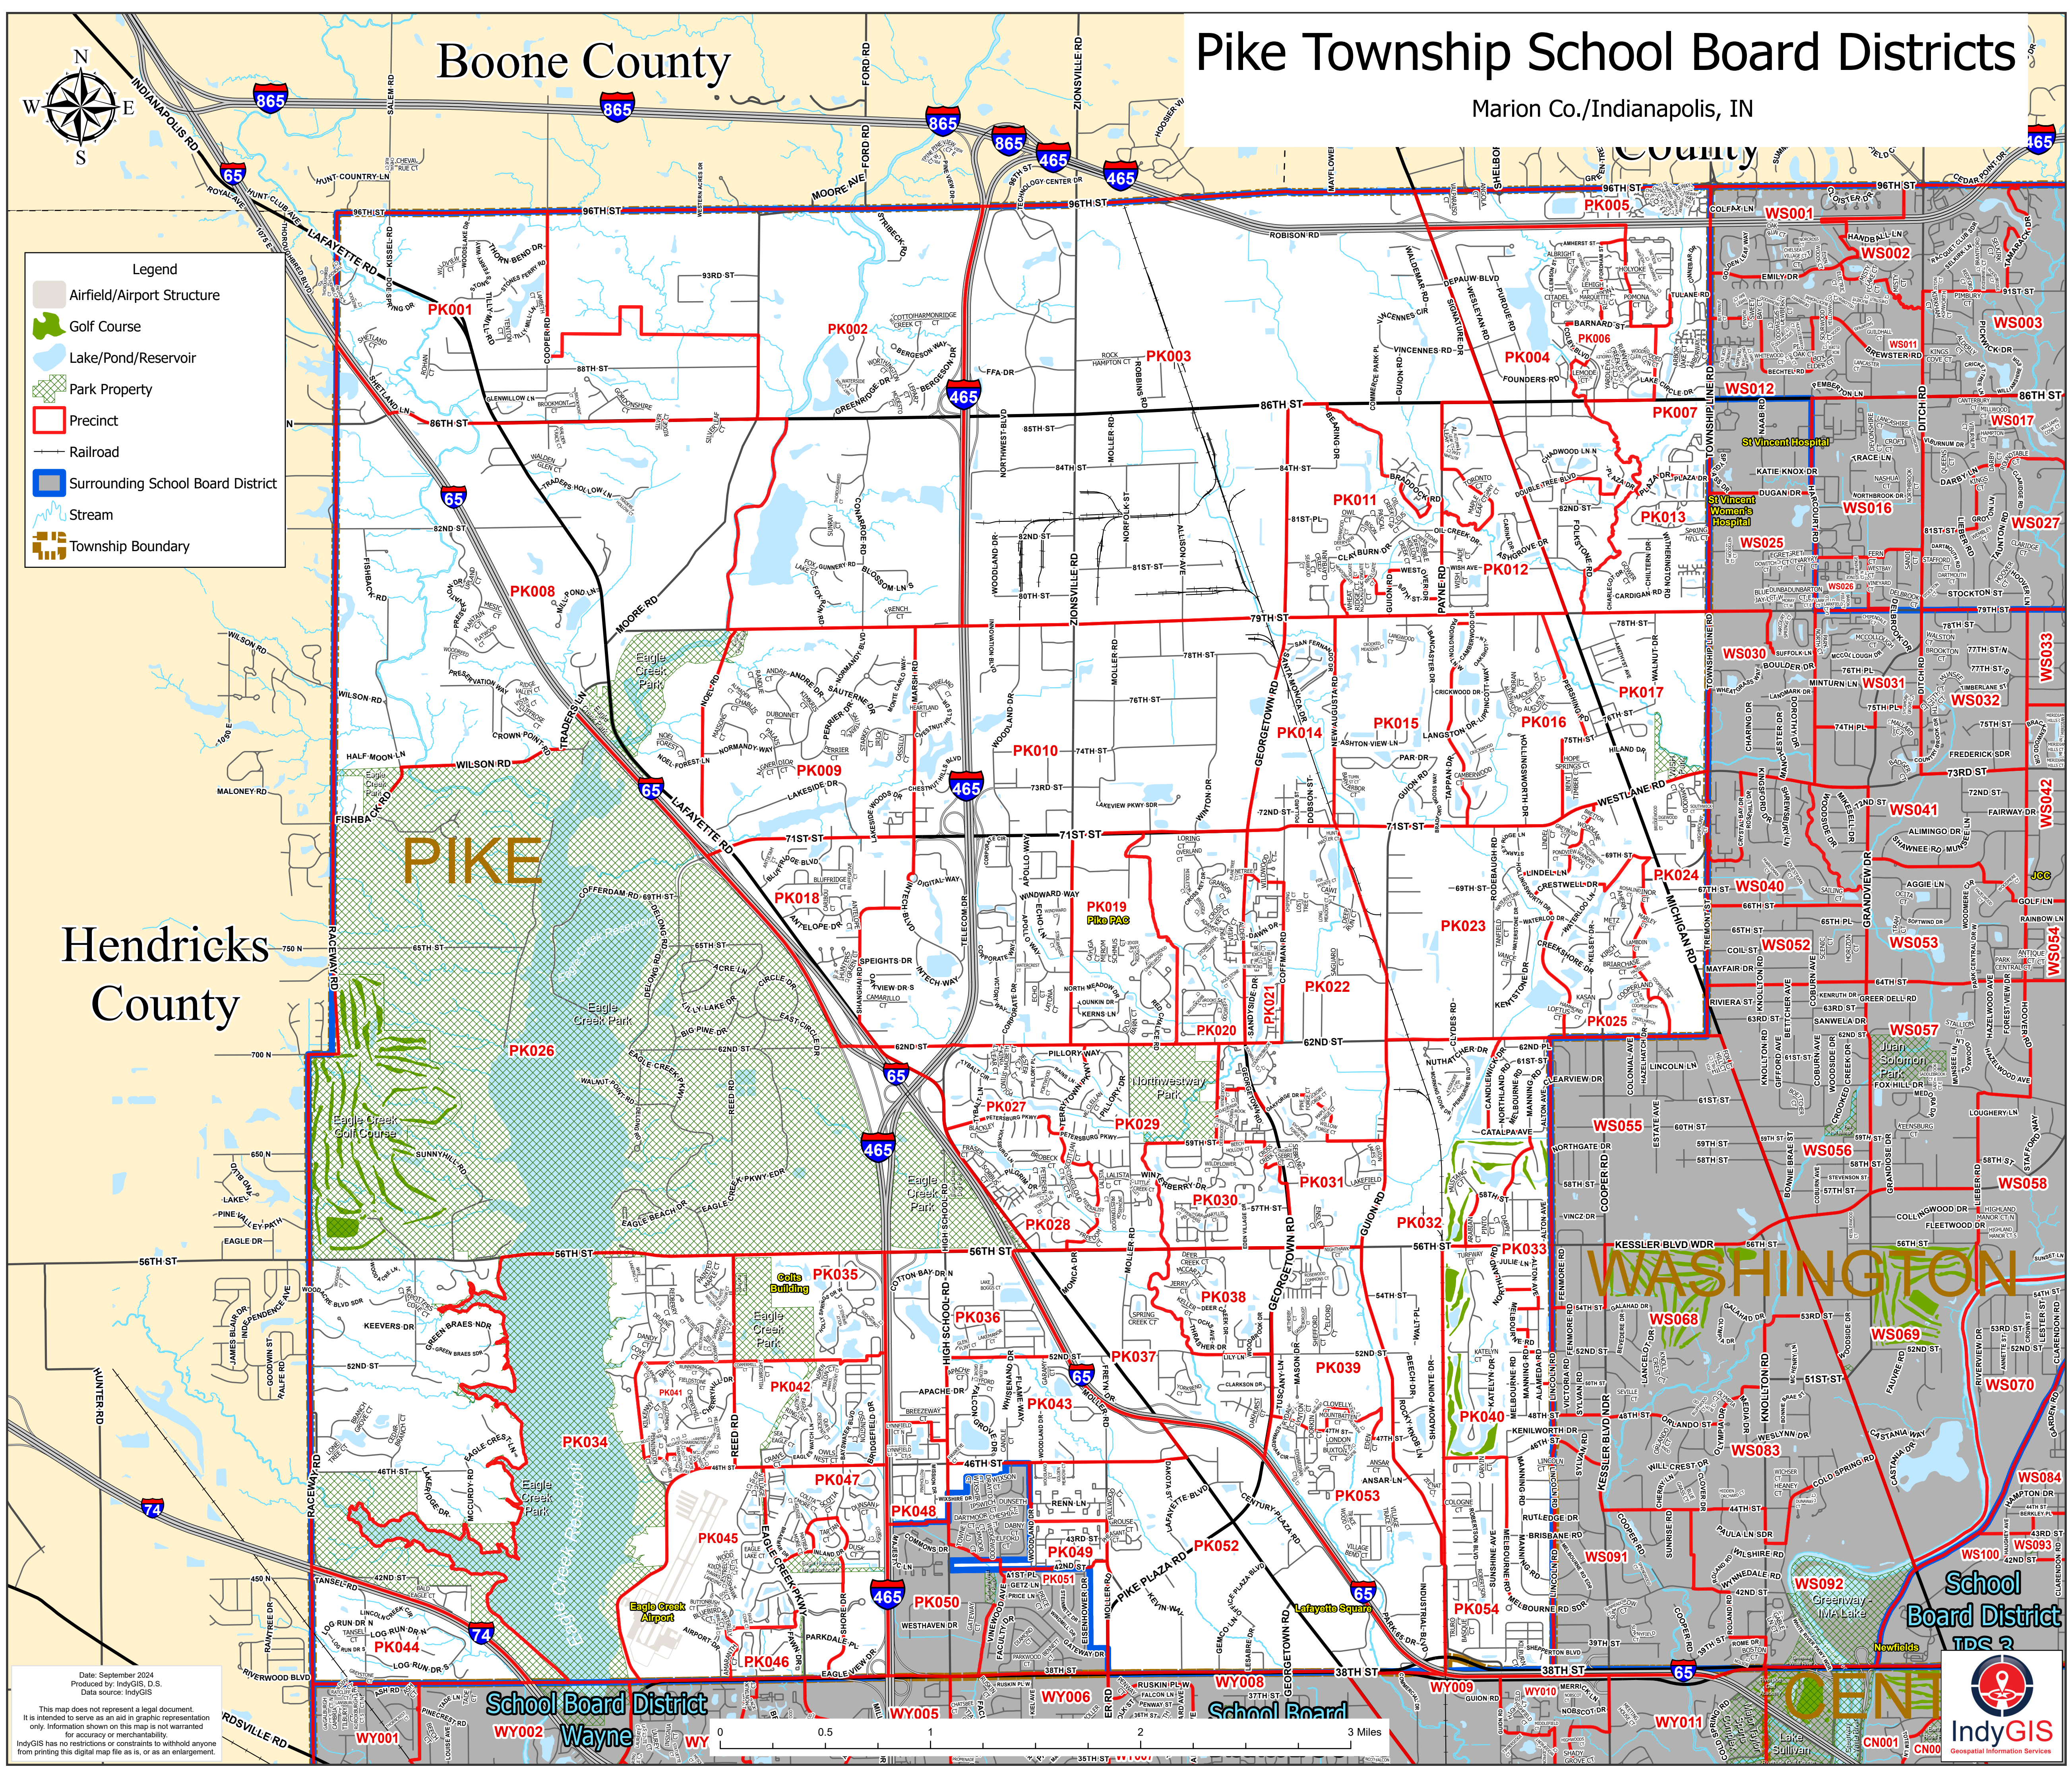

Boone County

Pike Township School Board Districts

Marion Co./Indianapolis, IN

1. **Legend**
2. Airfield/Airport Structure
   - Golf Course
   - Lake/Pond/Reservoir
   - Park Property
   - Precinct
   - Railroad
   - Surrounding School Board District
   - Stream
   - Township Boundary

Hendricks County

School Board District

Wayne WY

School Board

School Board District TDC 2

IndyGIS Geospatial Information Services