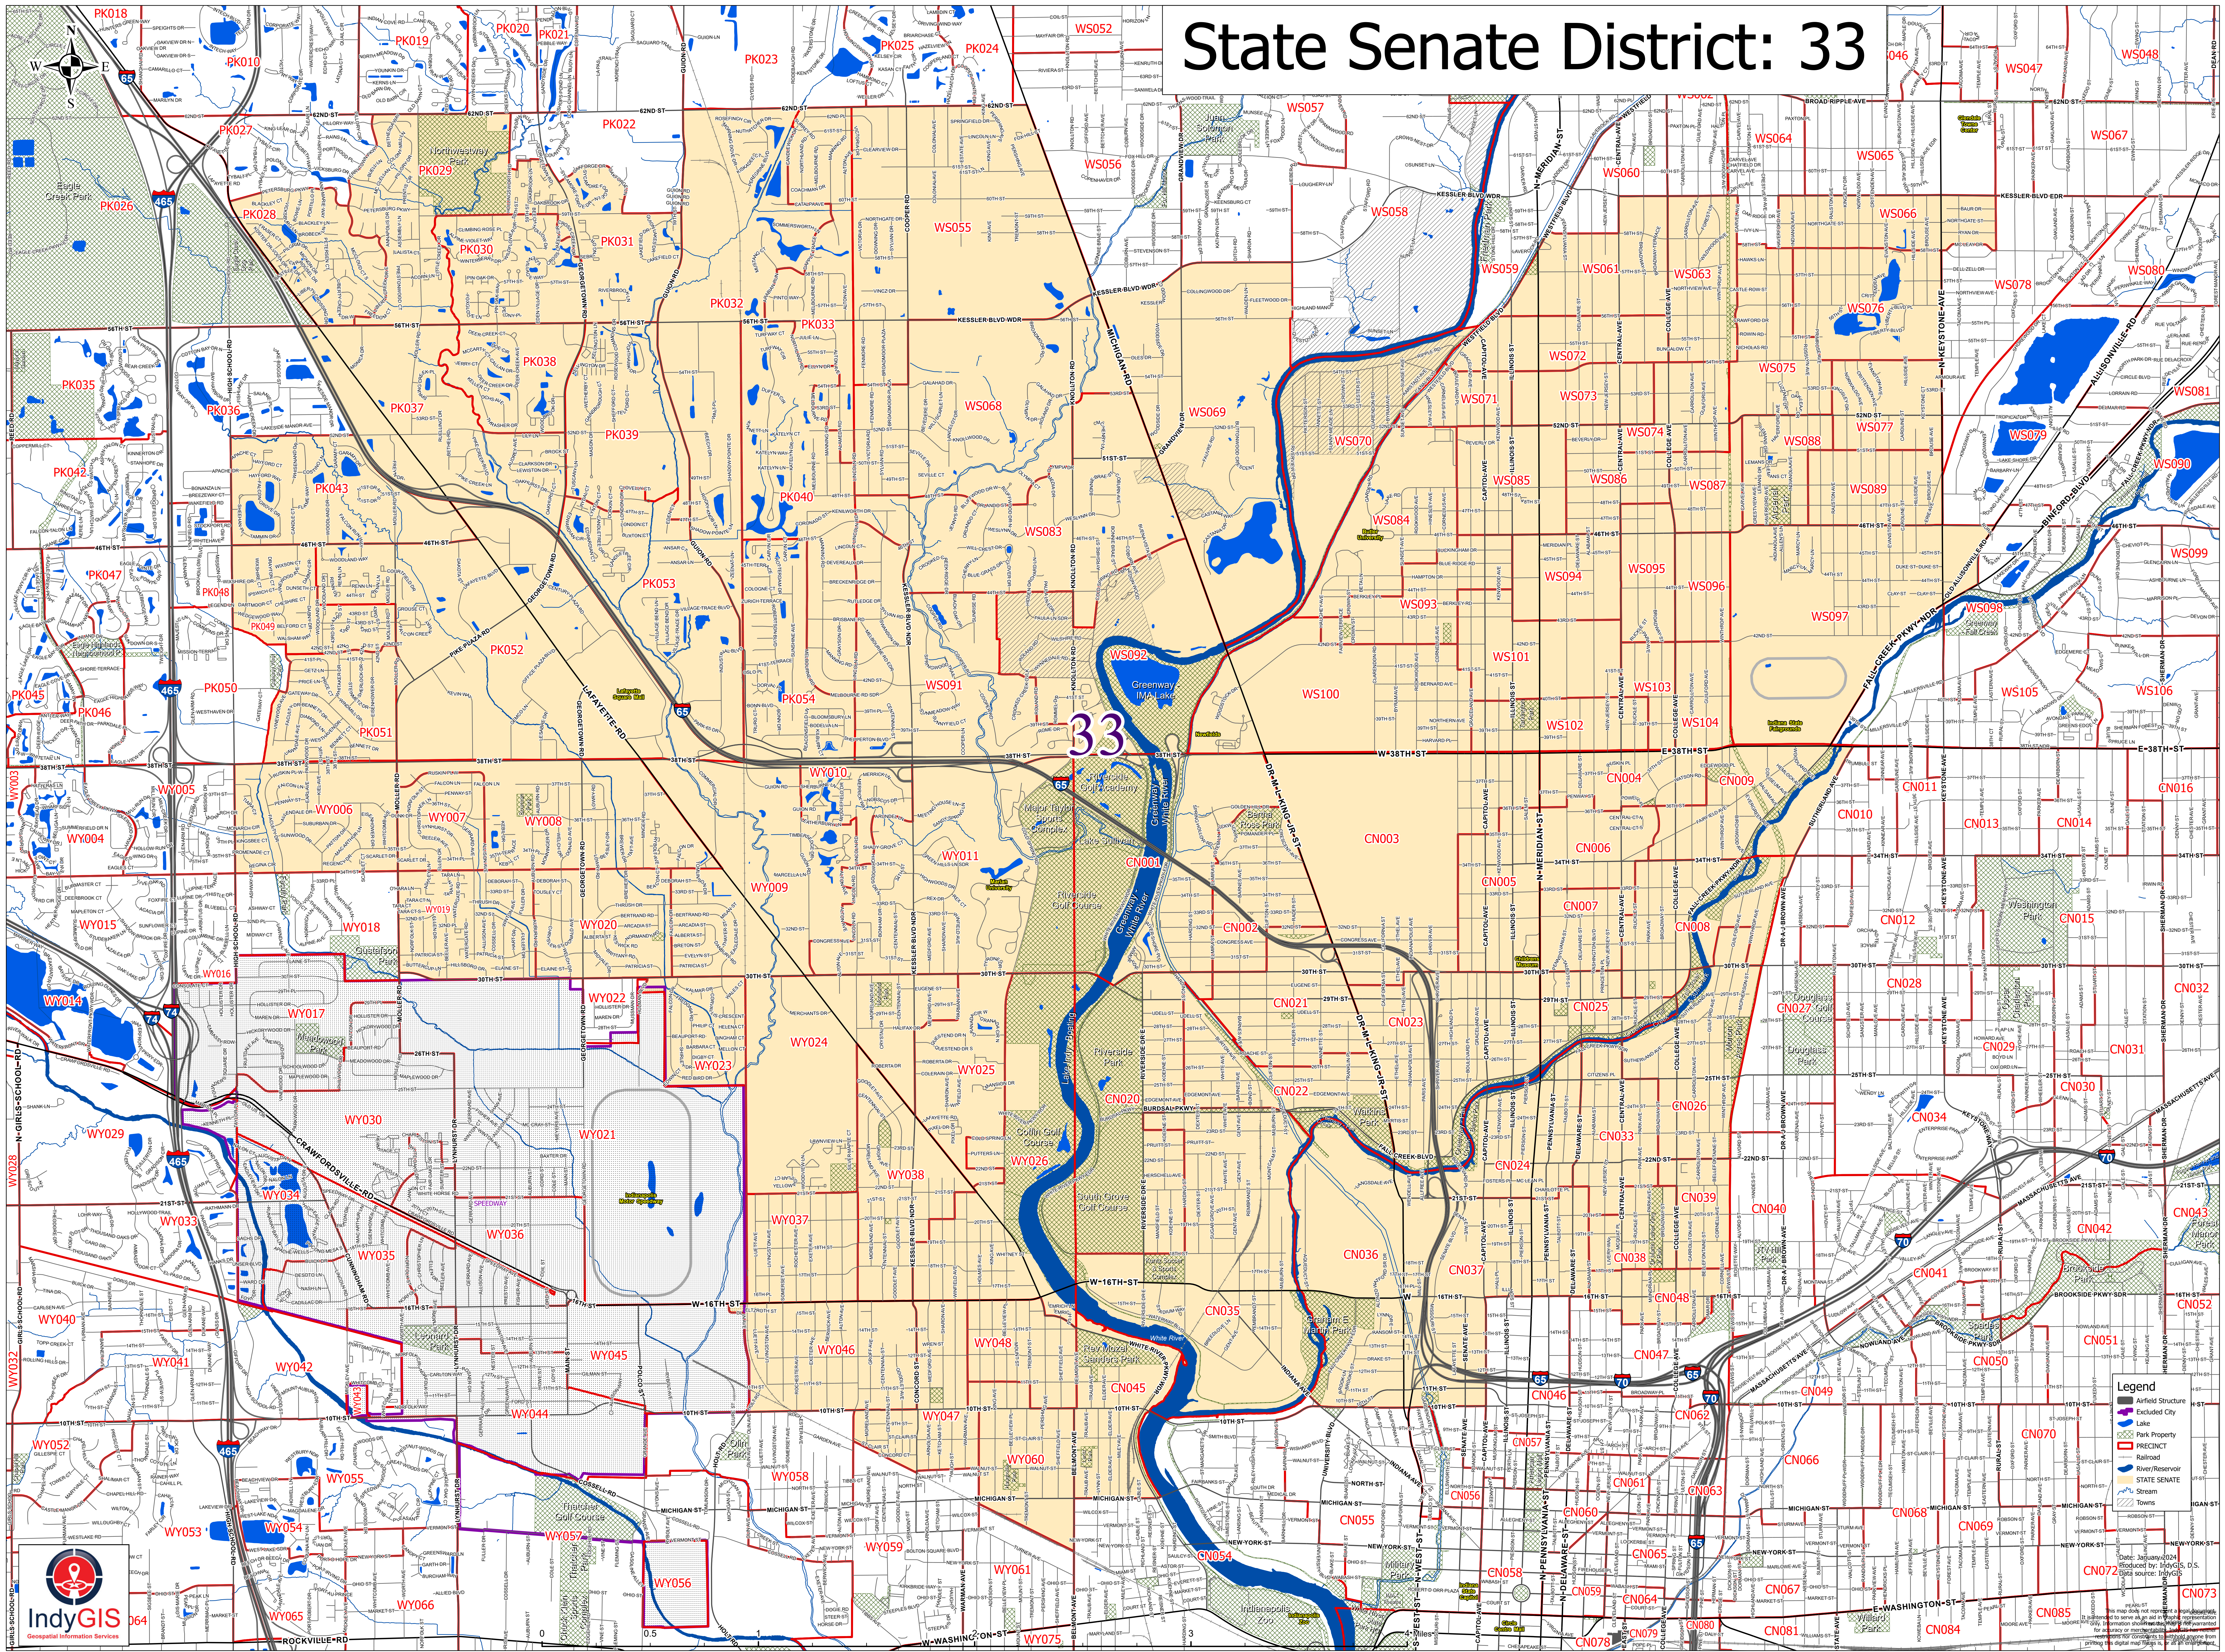

State Senate District: 33

33

Legend

- Airfield Structure
- Excluded City
- Lake
- Post Property
- PRECINCT
- Railroad
- River/Reservoir
- STATE SENATE
- Stream
- Towns

Date: January 2024
Produced by: INGIS, D.S.
Data source: INGIS

IndyGIS
Geospatial Information Services