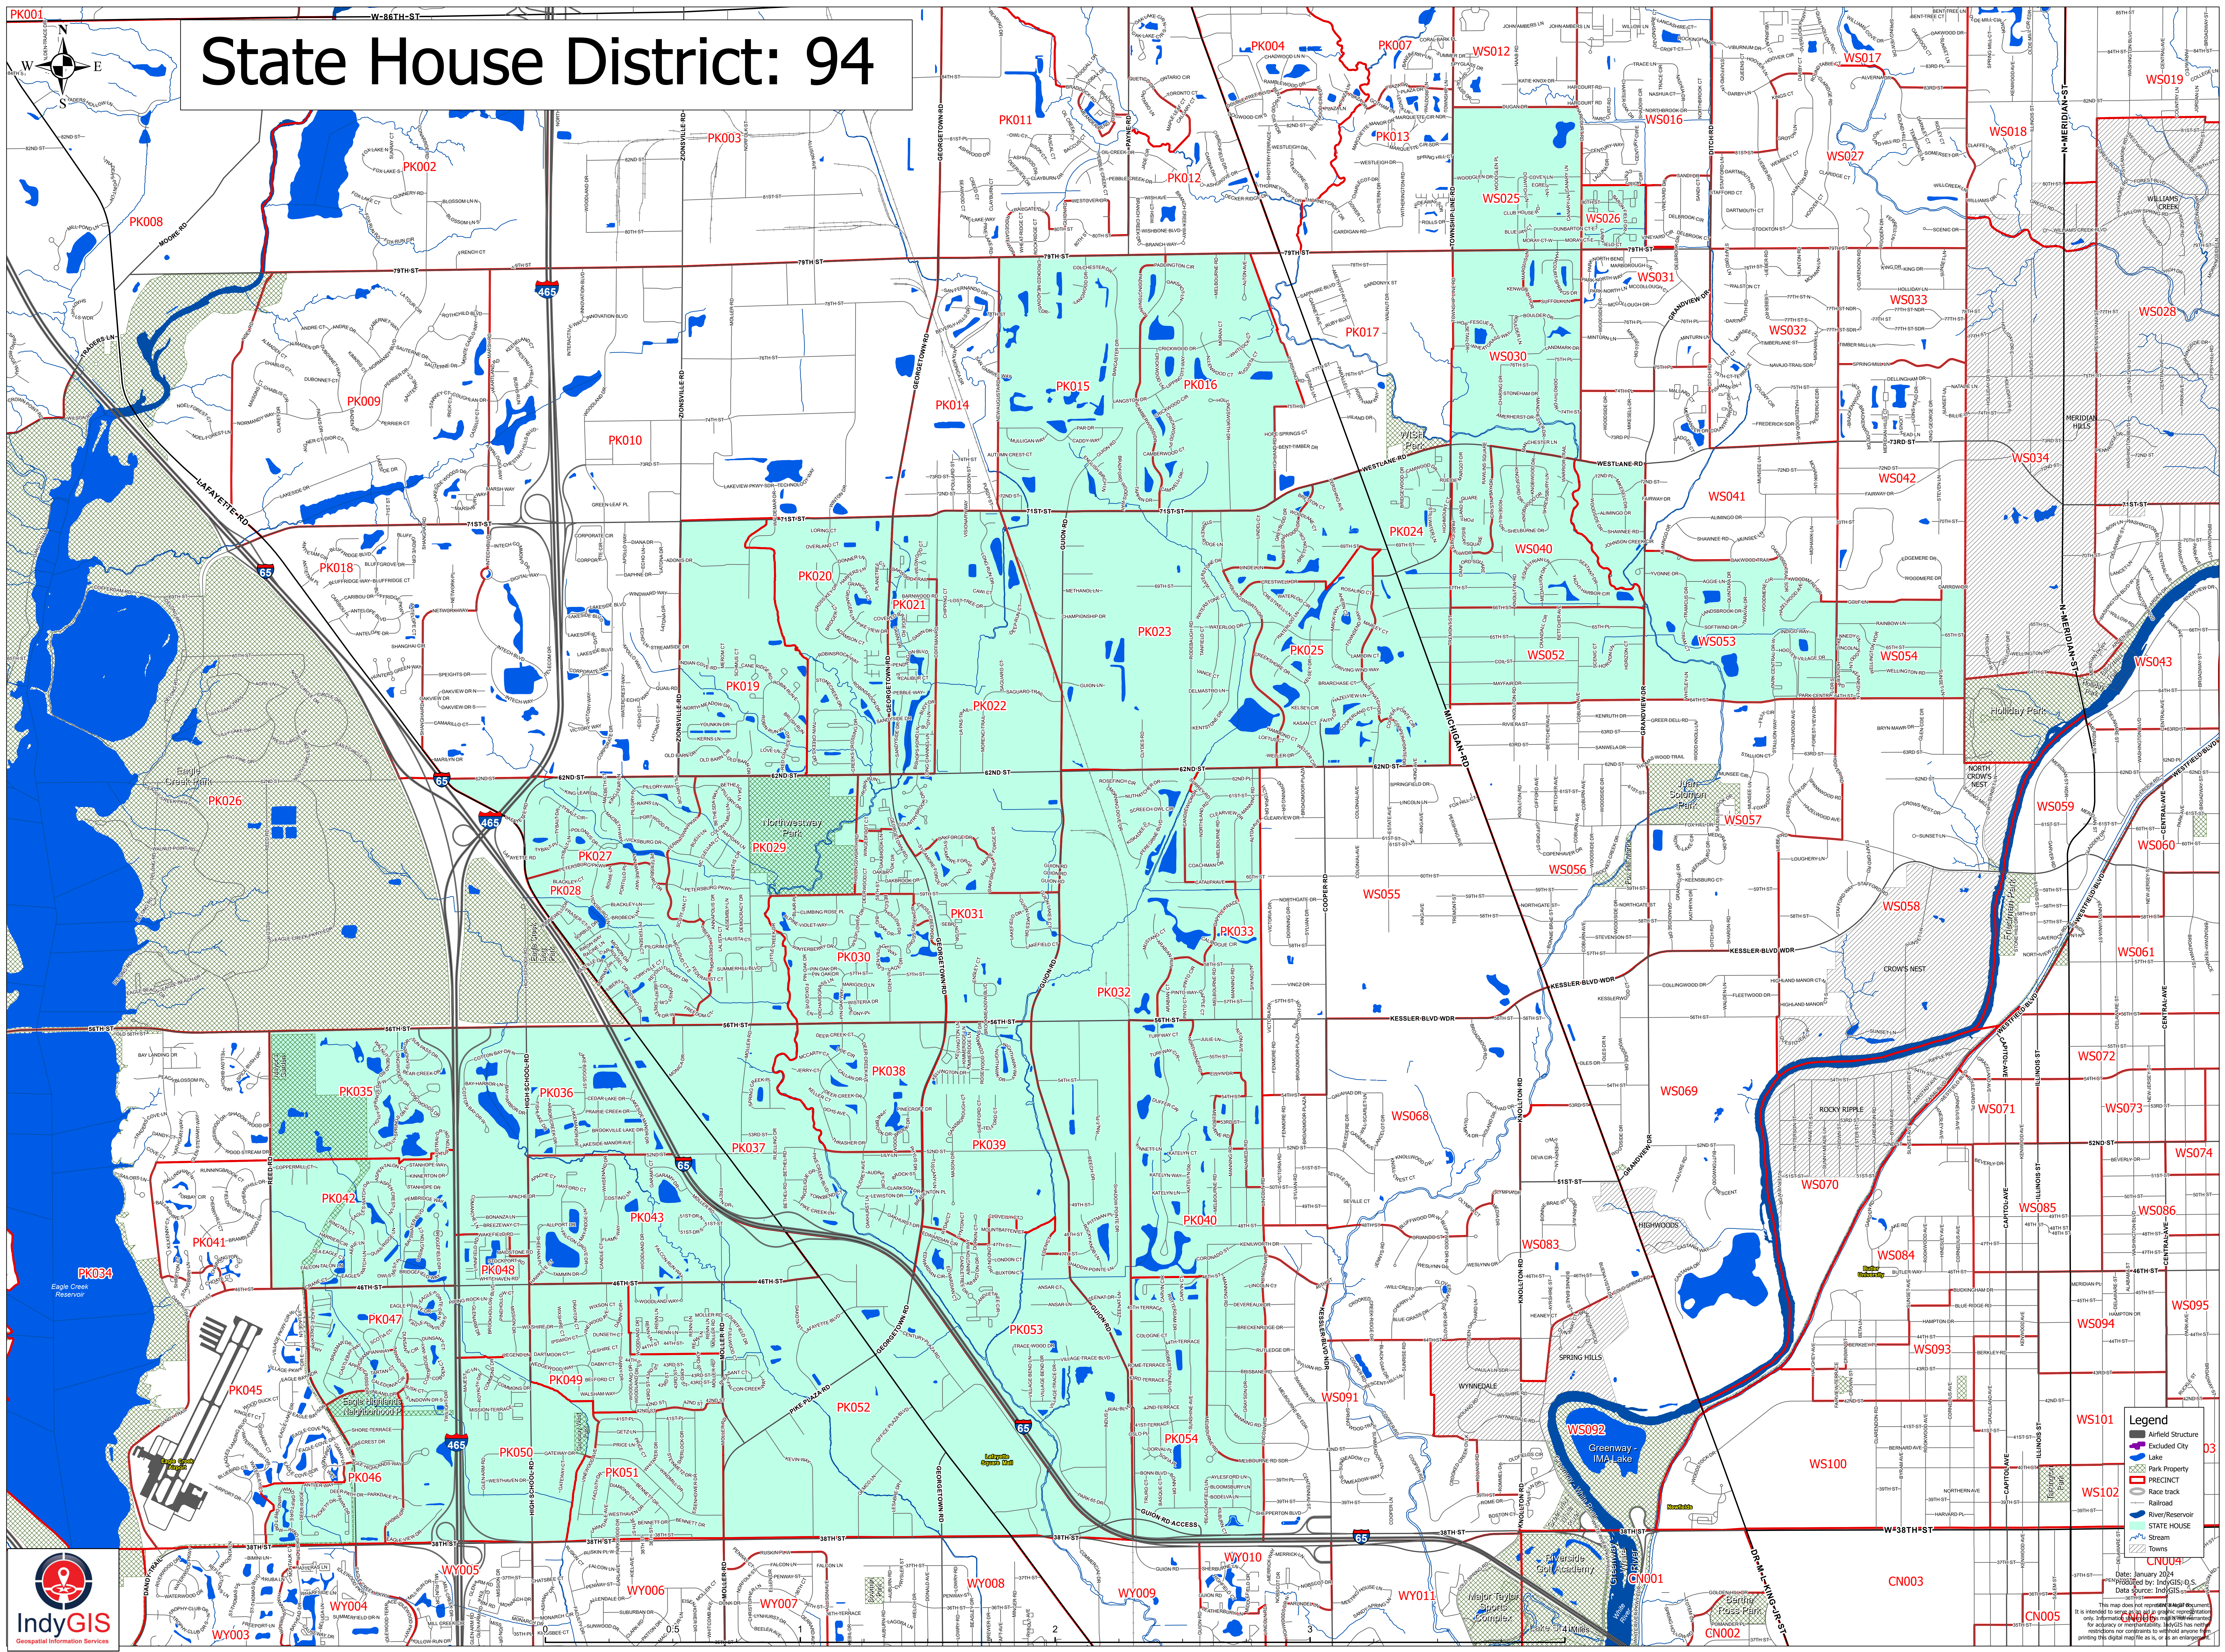

State House District: 94