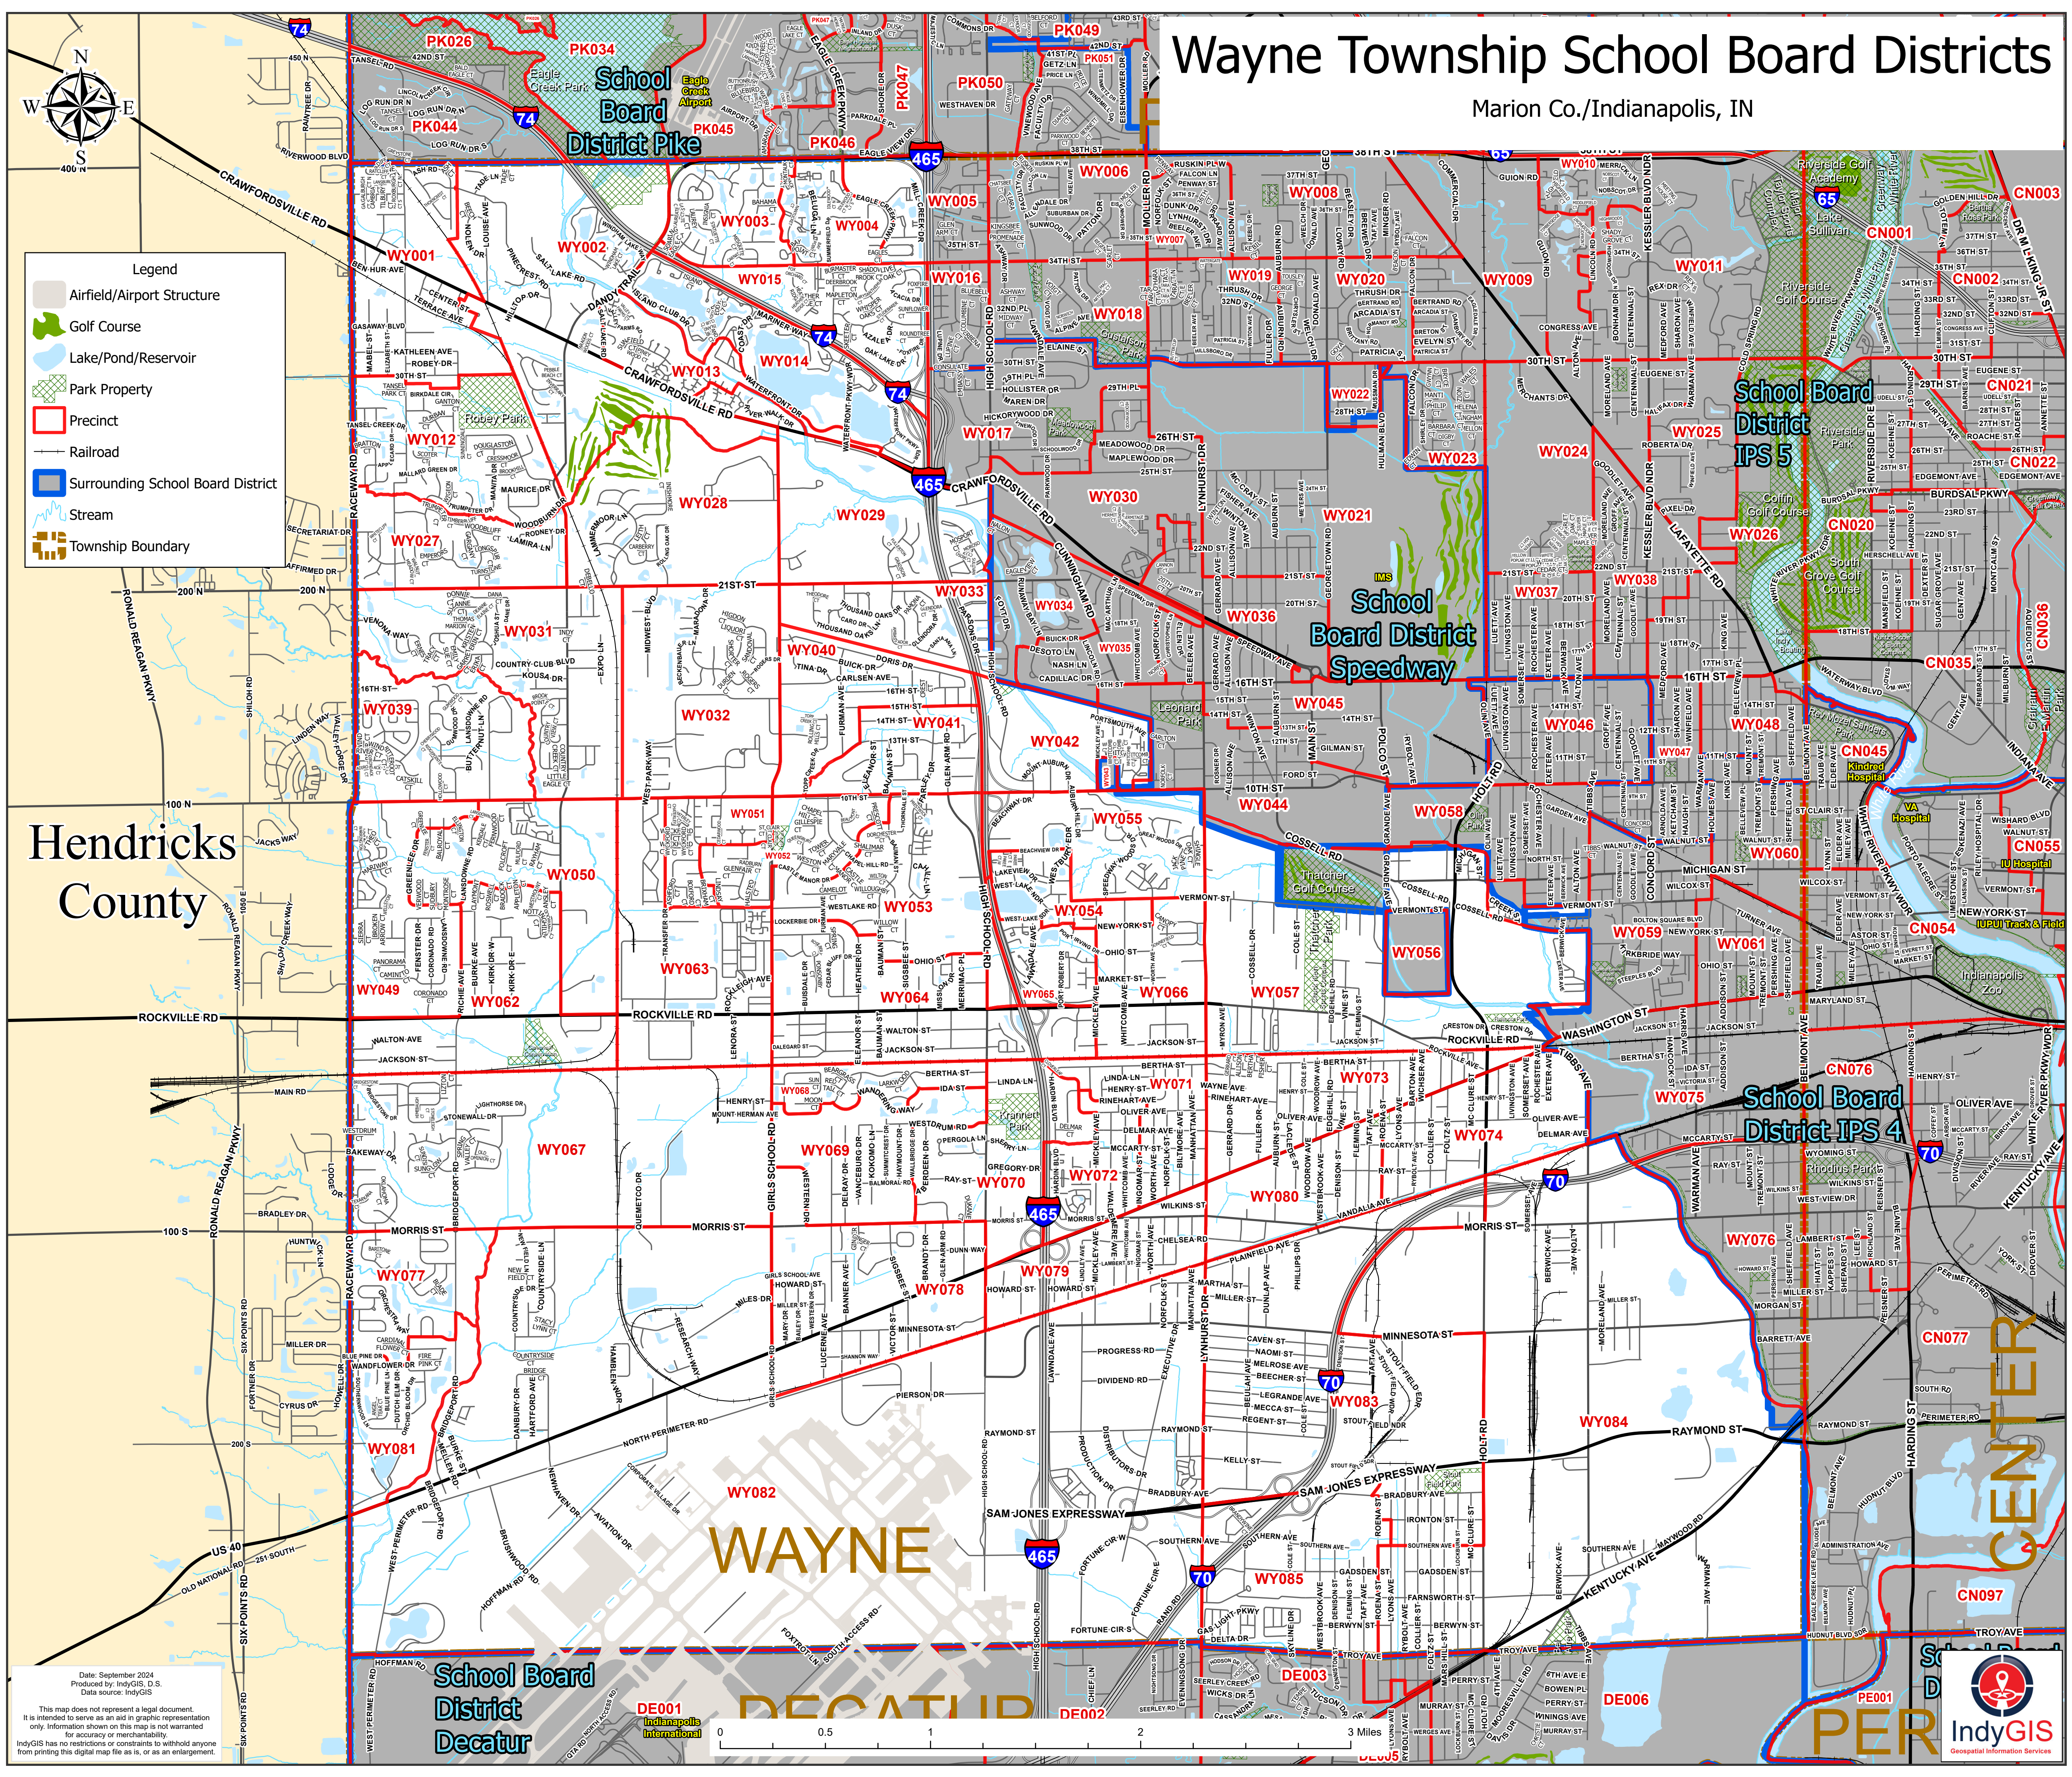

Wayne Township School Board Districts

Marion Co./Indianapolis, IN

Legend

- Airfield/Airport Structure
- Golf Course
- Lake/Pond/Reservoir
- Park Property
- Precinct
- Railroad
- Surrounding School Board District
- Stream
- Township Boundary

Hendricks County

WAYNE

DECATUR