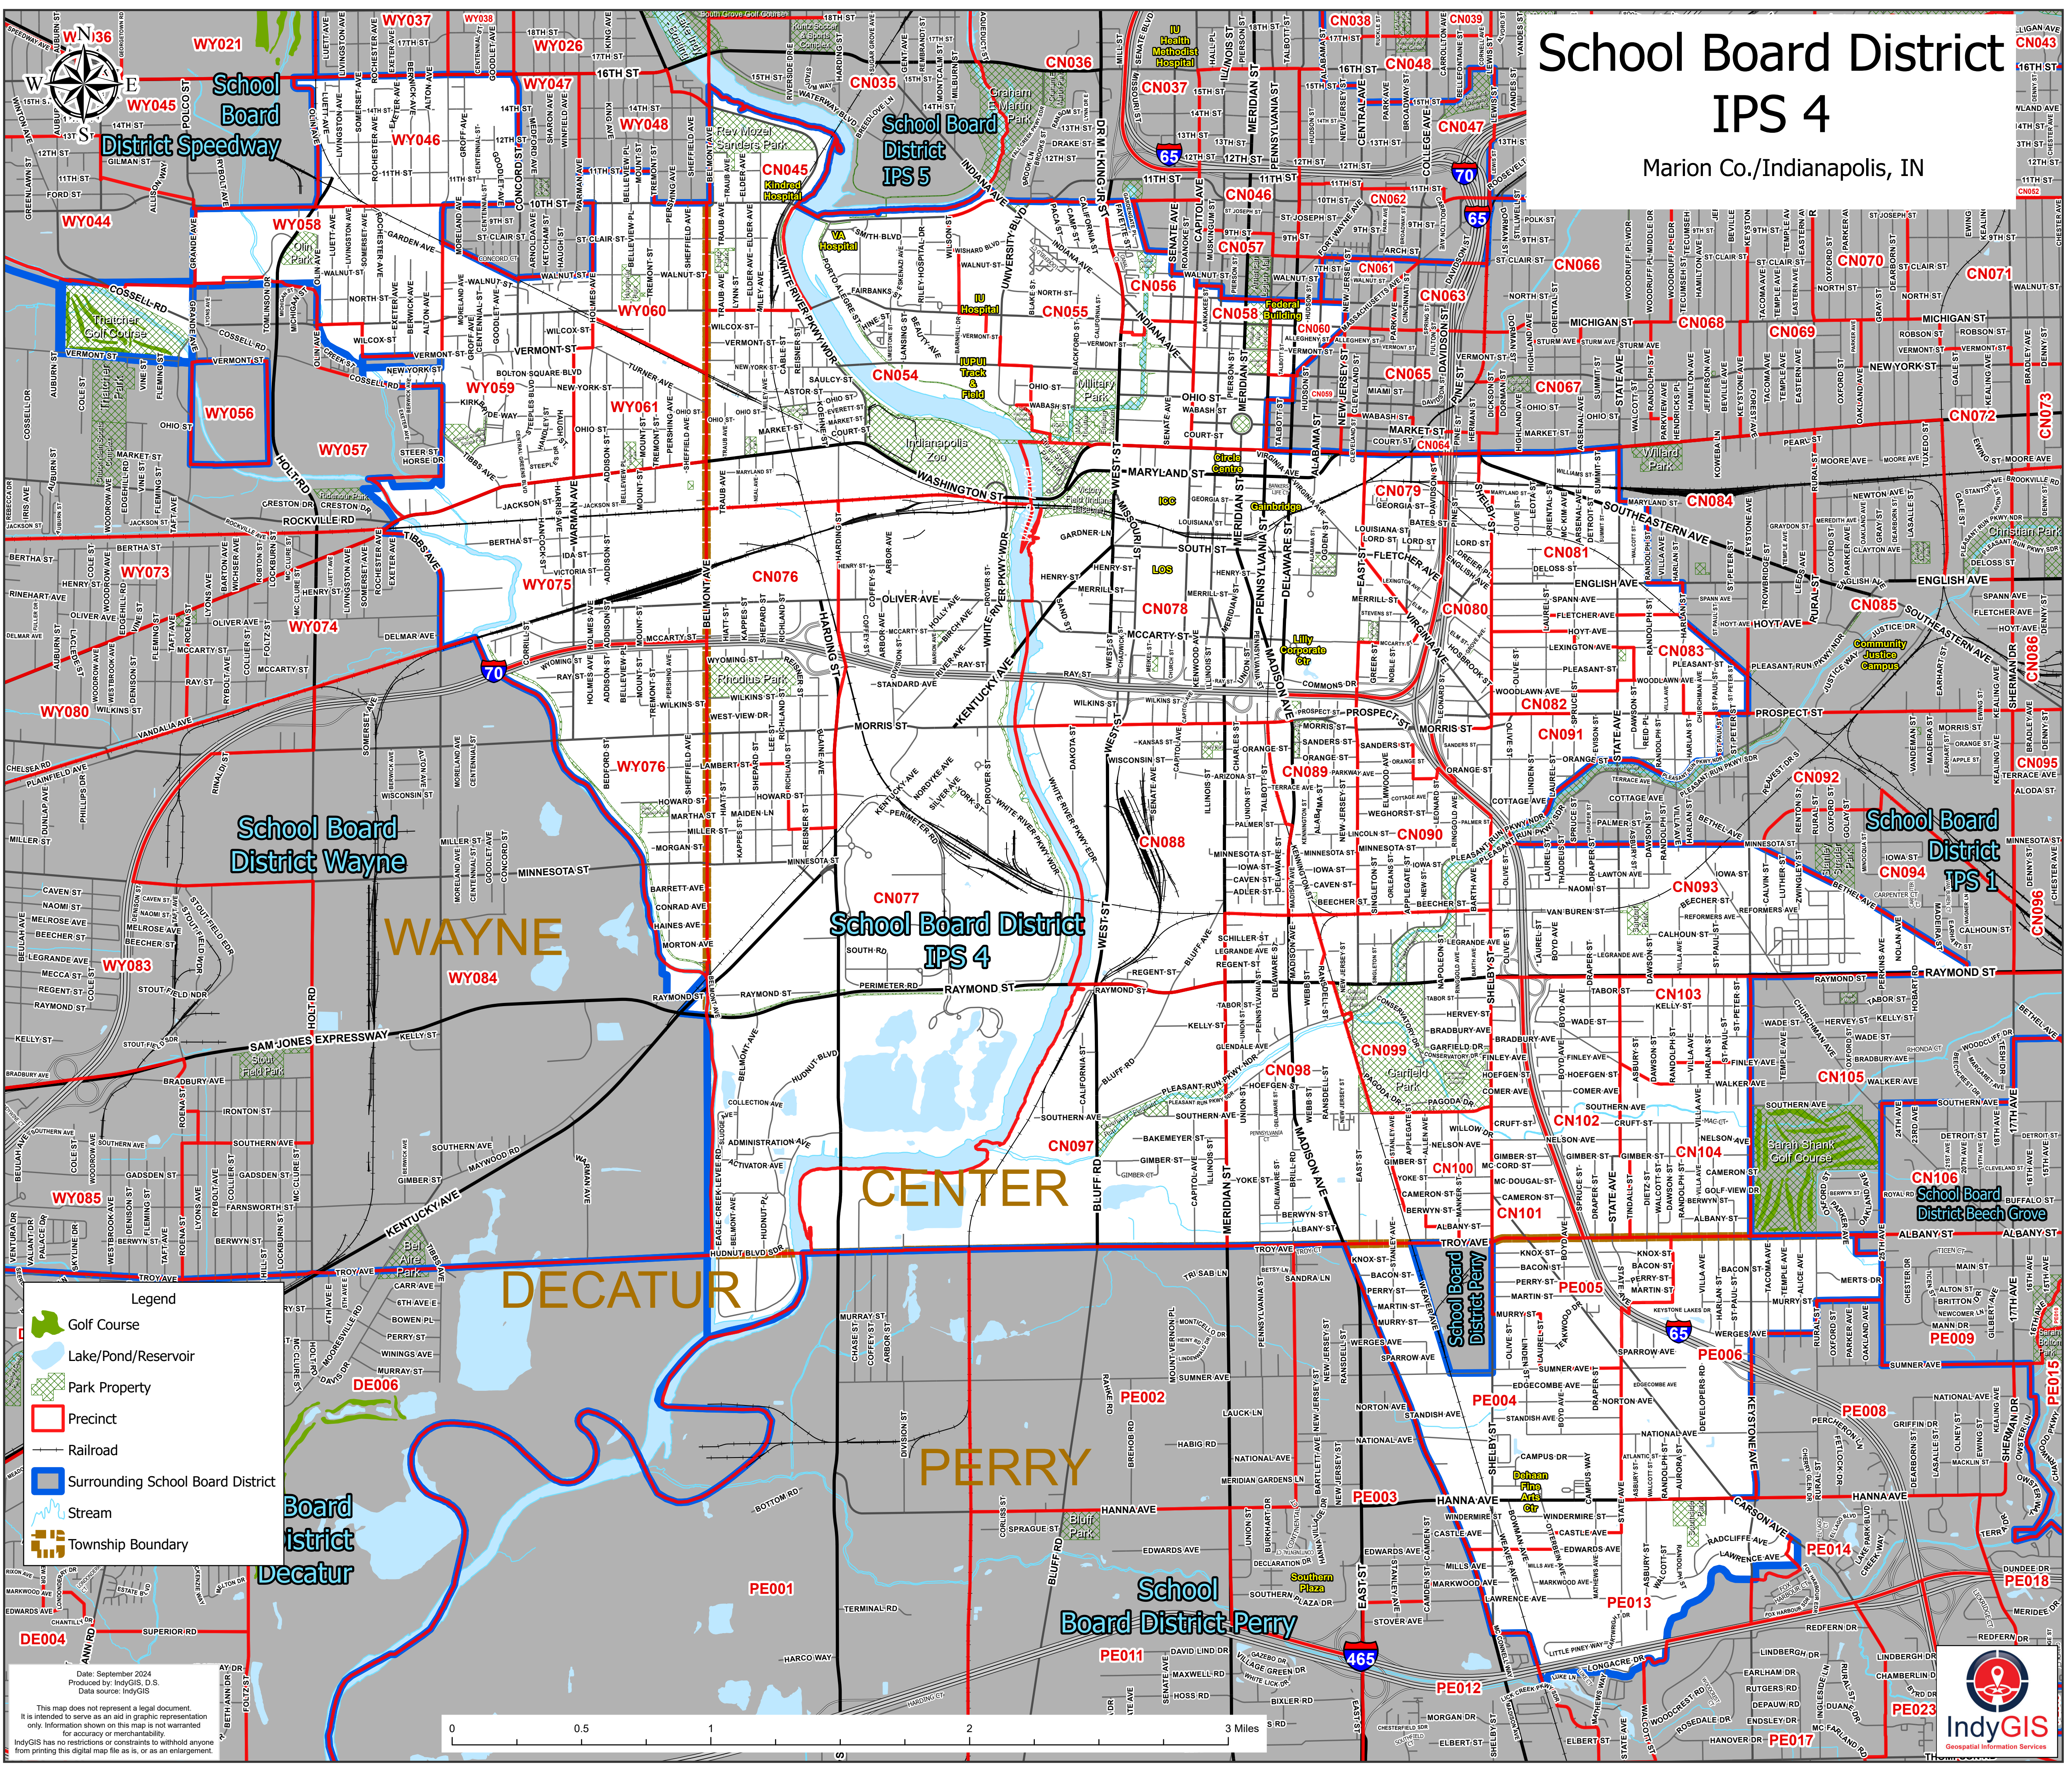

School Board District IPS 4

Marion Co./Indianapolis, IN

Legend

- Golf Course
- Lake/Pond/Reservoir
- Park Property
- Precinct
- Railroad
- Surrounding School Board District
- Stream
- Township Boundary